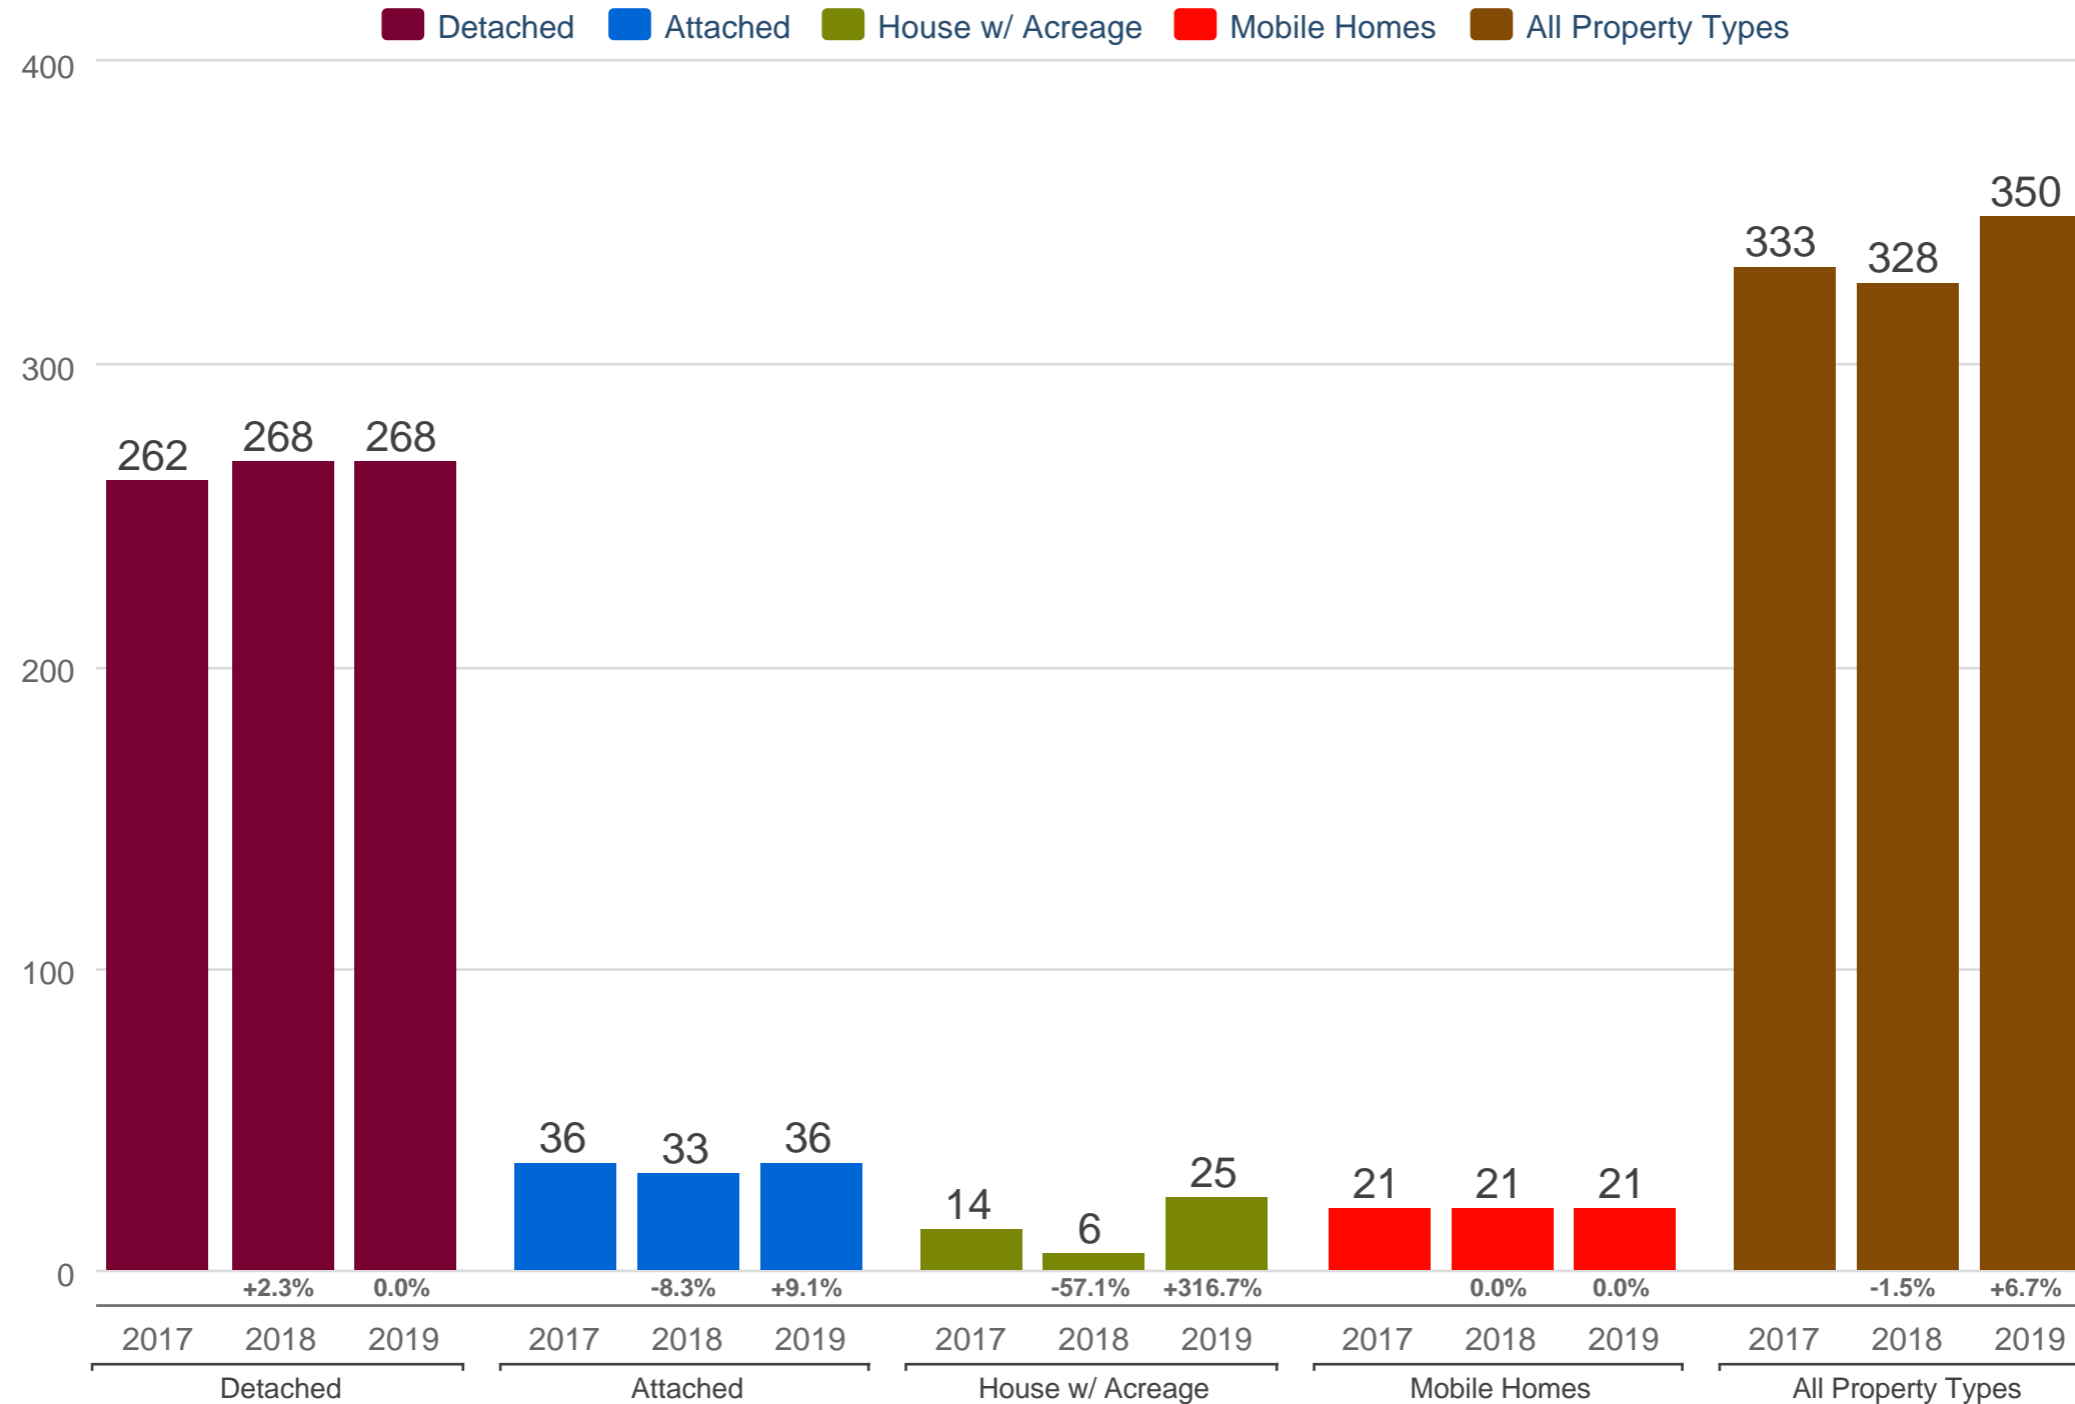

Kevin Anderson

Real Estate Agent - 2 Percent Realty Experts

2% Total Commission

Cell: 250-981-8182

kevin@sellingpg.com

www.sellingpg.com

October Sales - By Property Type

N74 - PG City South (Zone 74)

Each data point is 12 months of activity. Data is from November 20, 2019.