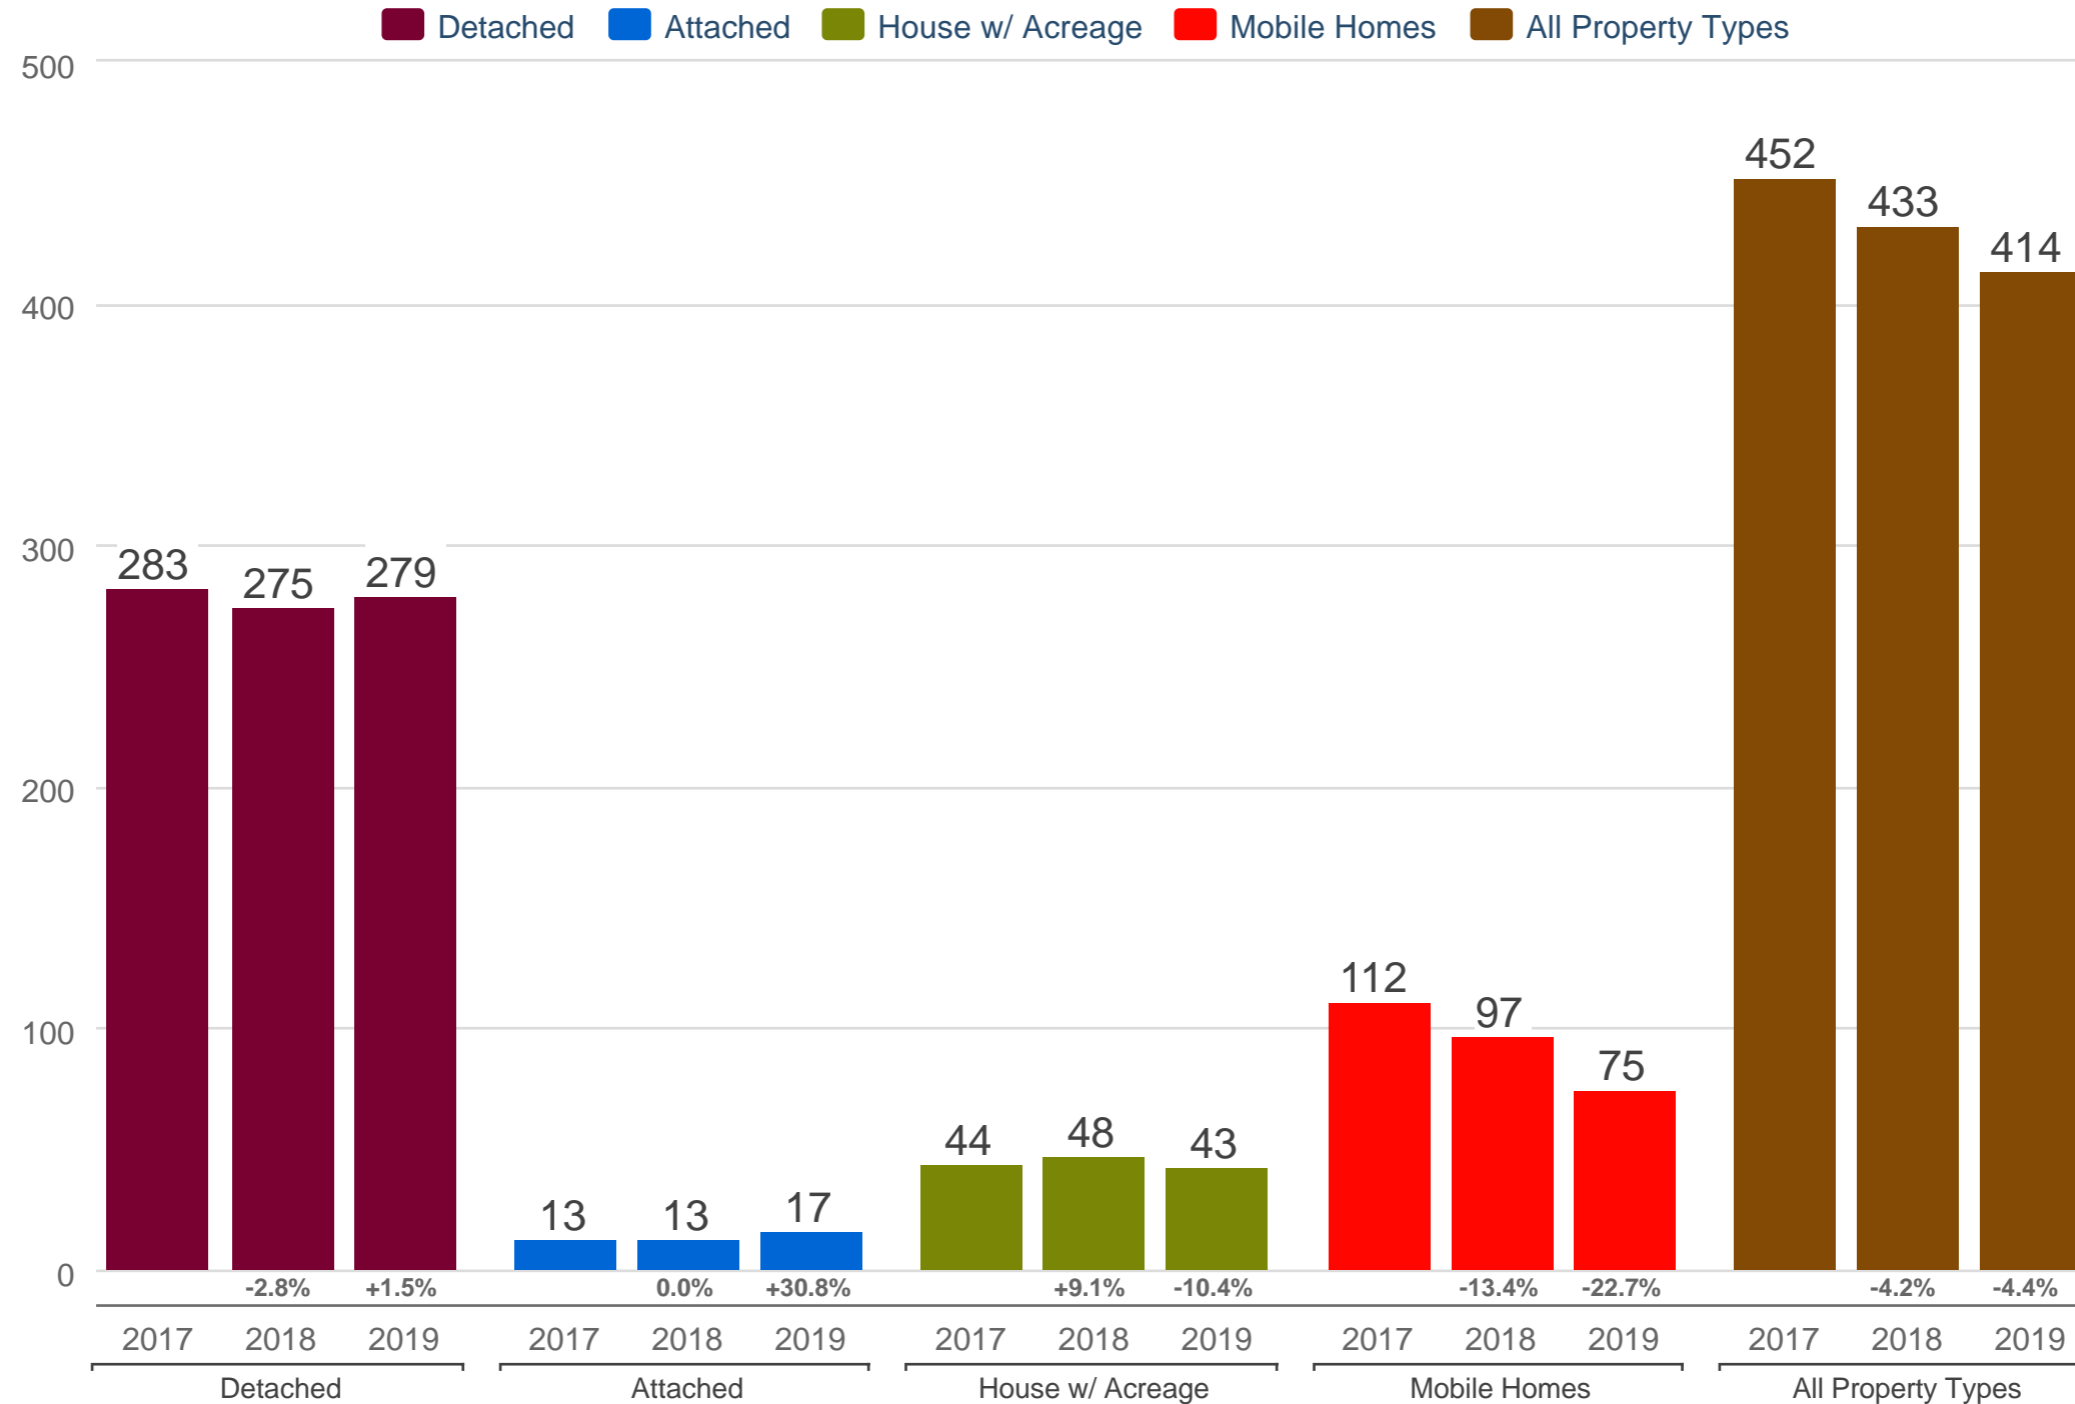

**Kevin Anderson**

Real Estate Agent - 2 Percent Realty Experts

2% Total Commission

Cell: 250-981-8182

[kevin@sellingpg.com](mailto:kevin@sellingpg.com)

[www.sellingpg.com](http://www.sellingpg.com)

### October New Listings - By Property Type

N73 - PG City North (Zone 73)

Each data point is 12 months of activity. Data is from November 20, 2019.