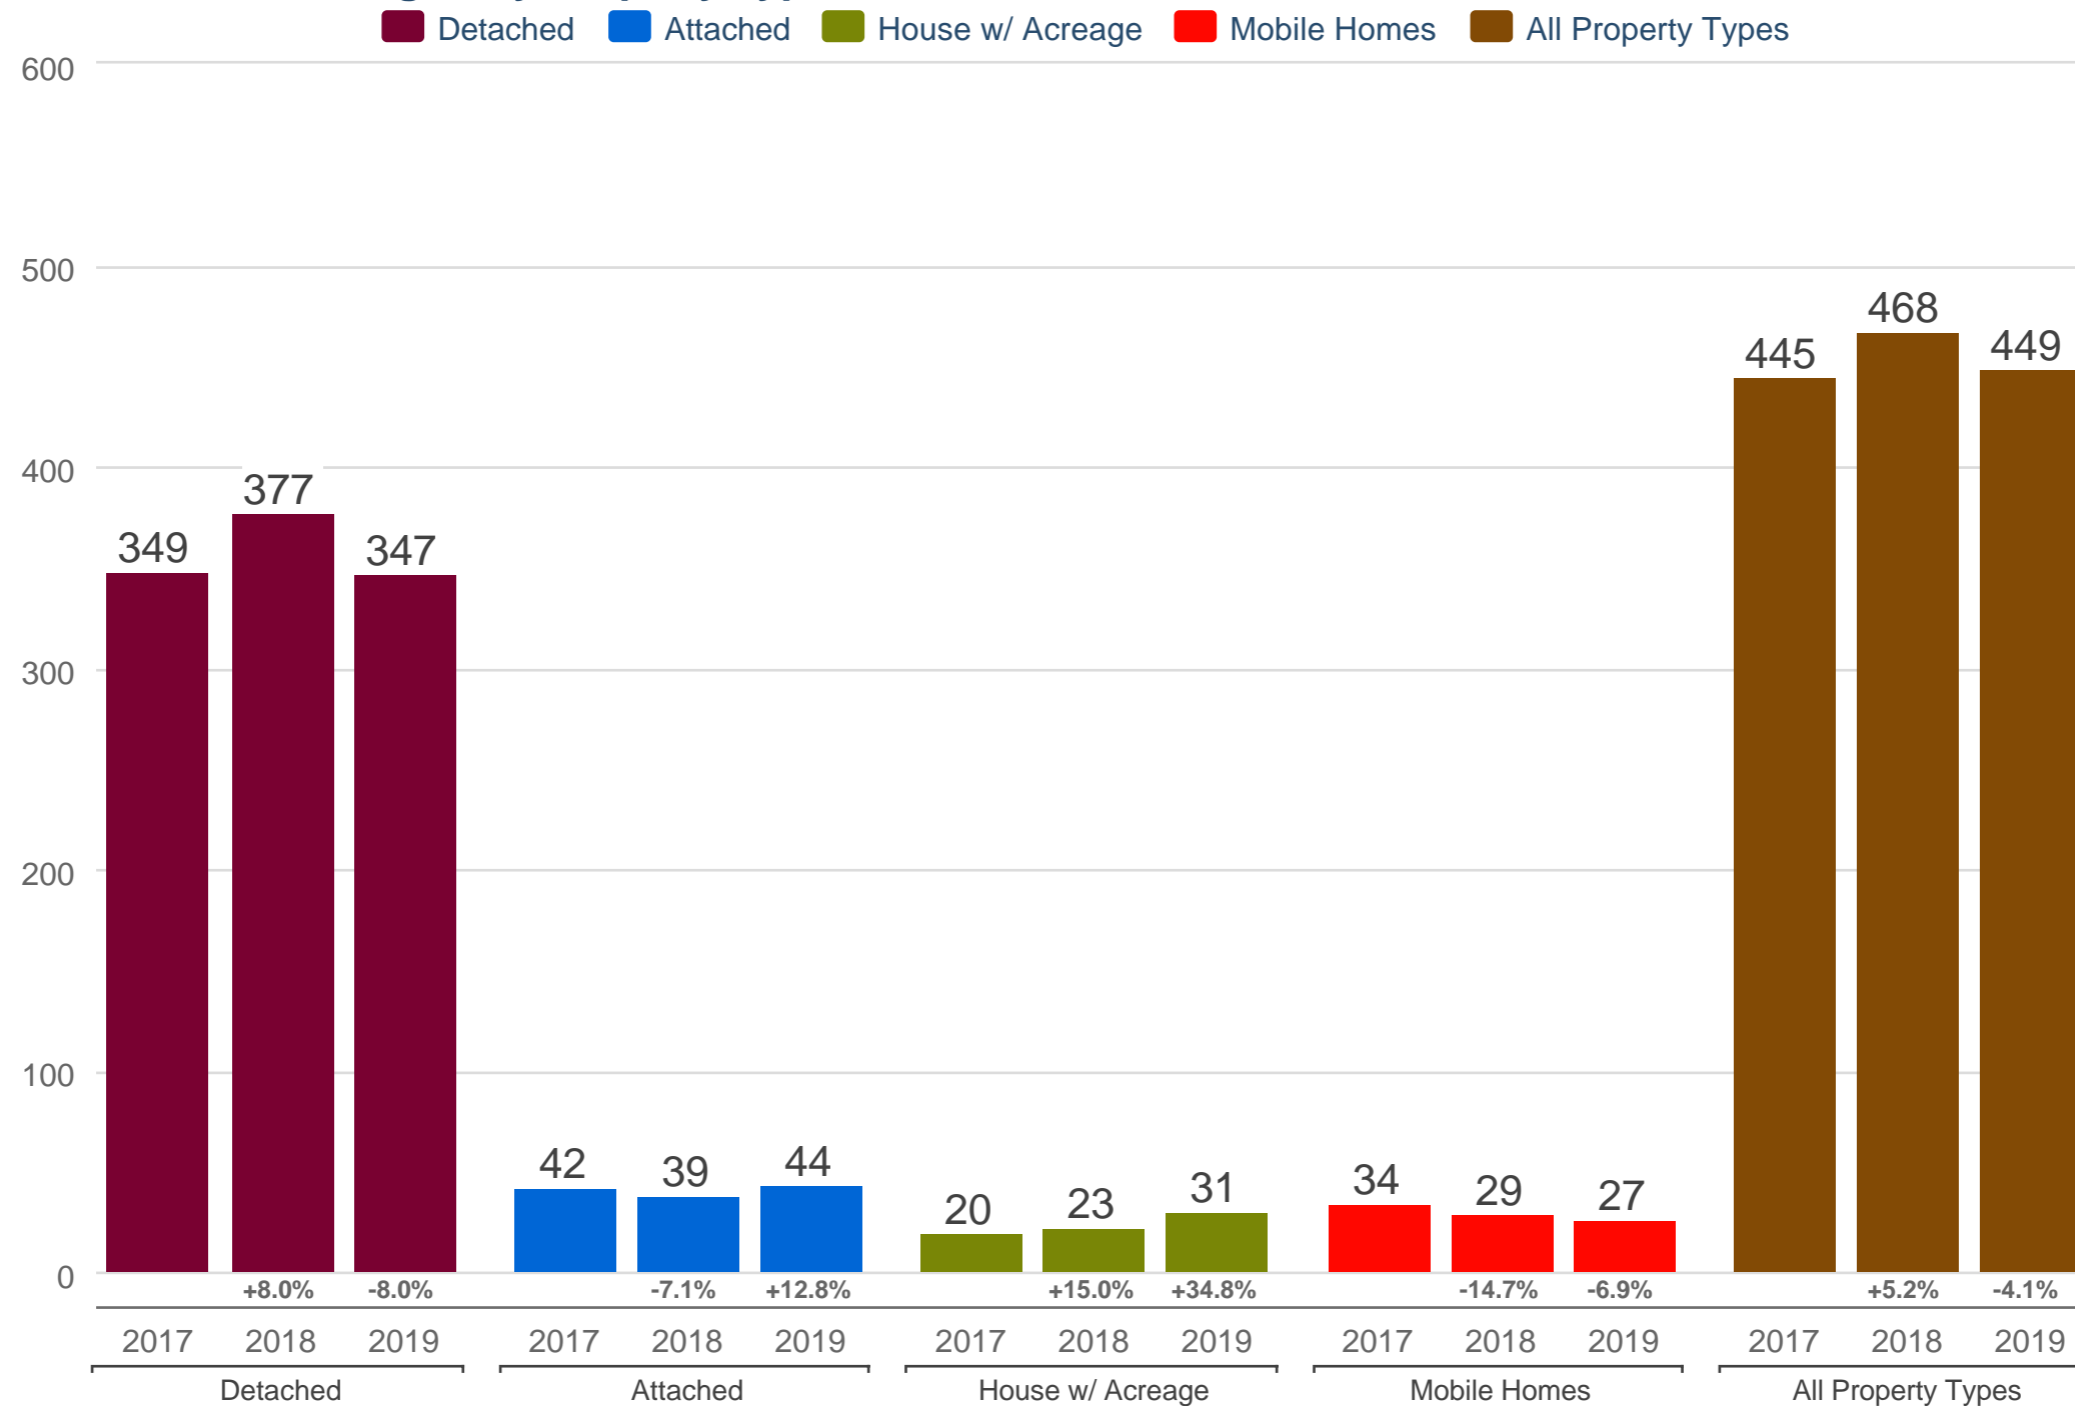

Kevin Anderson

Real Estate Agent - 2 Percent Realty Experts

2% Total Commission

Cell: 250-981-8182

kevin@sellingpg.com

www.sellingpg.com

October New Listings - By Property Type

N74 - PG City South (Zone 74)

Each data point is 12 months of activity. Data is from November 20, 2019.