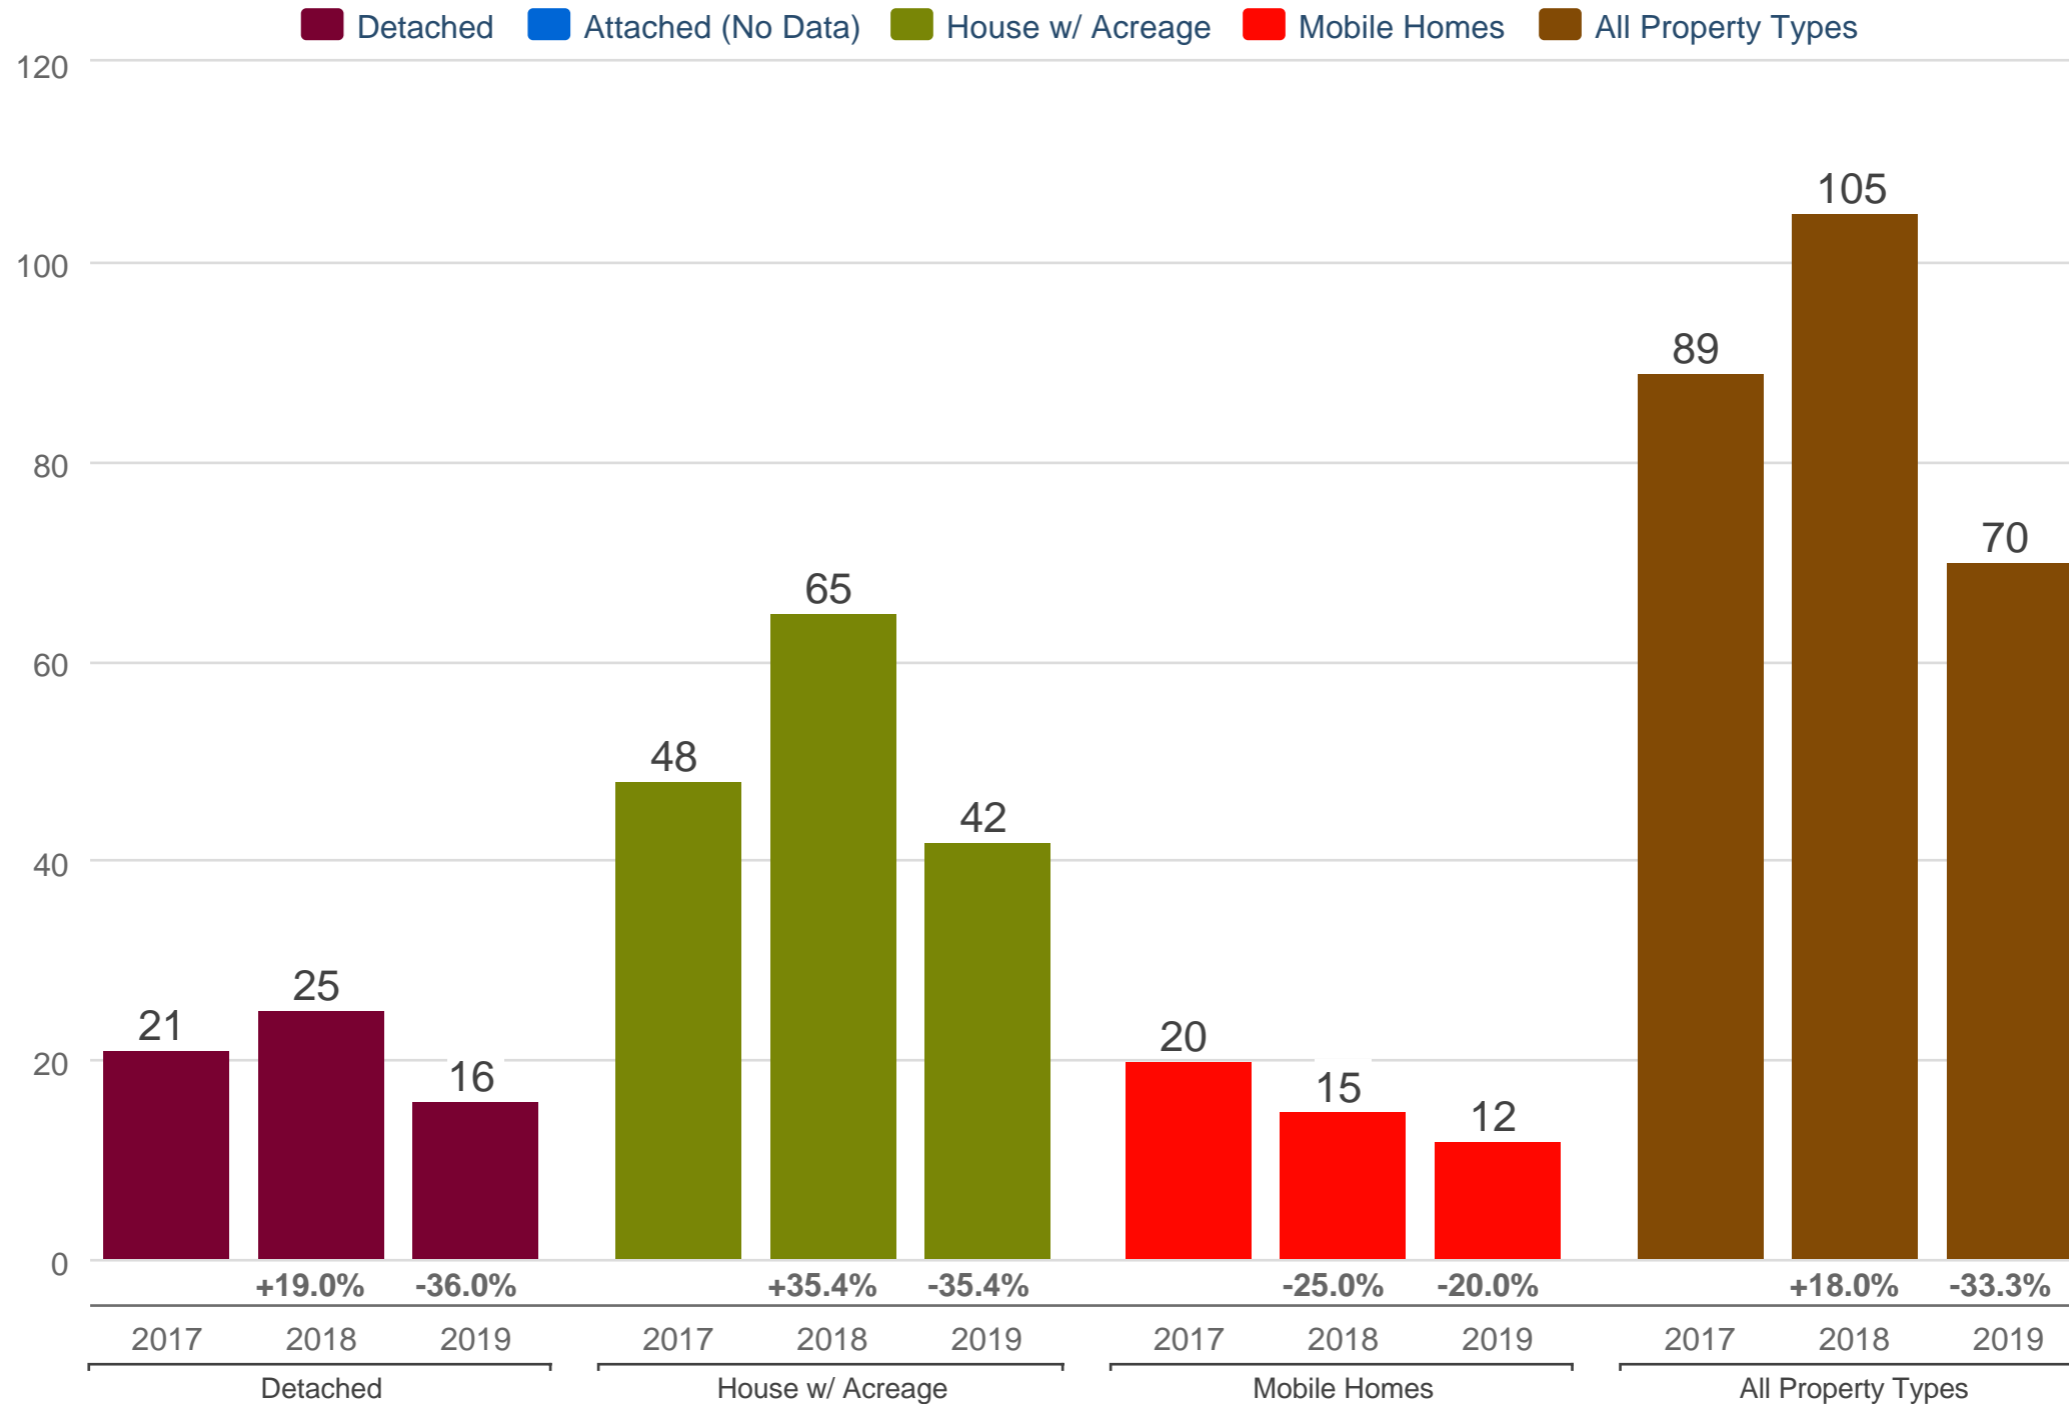

Kevin Anderson

Real Estate Agent - 2 Percent Realty Experts

2% Total Commission

Cell: 250-981-8182

kevin@sellingpg.com

www.sellingpg.com

October New Listings - By Property Type

N76 - PG Rural North (Zone 76)

Each data point is 12 months of activity. Data is from November 12, 2019.