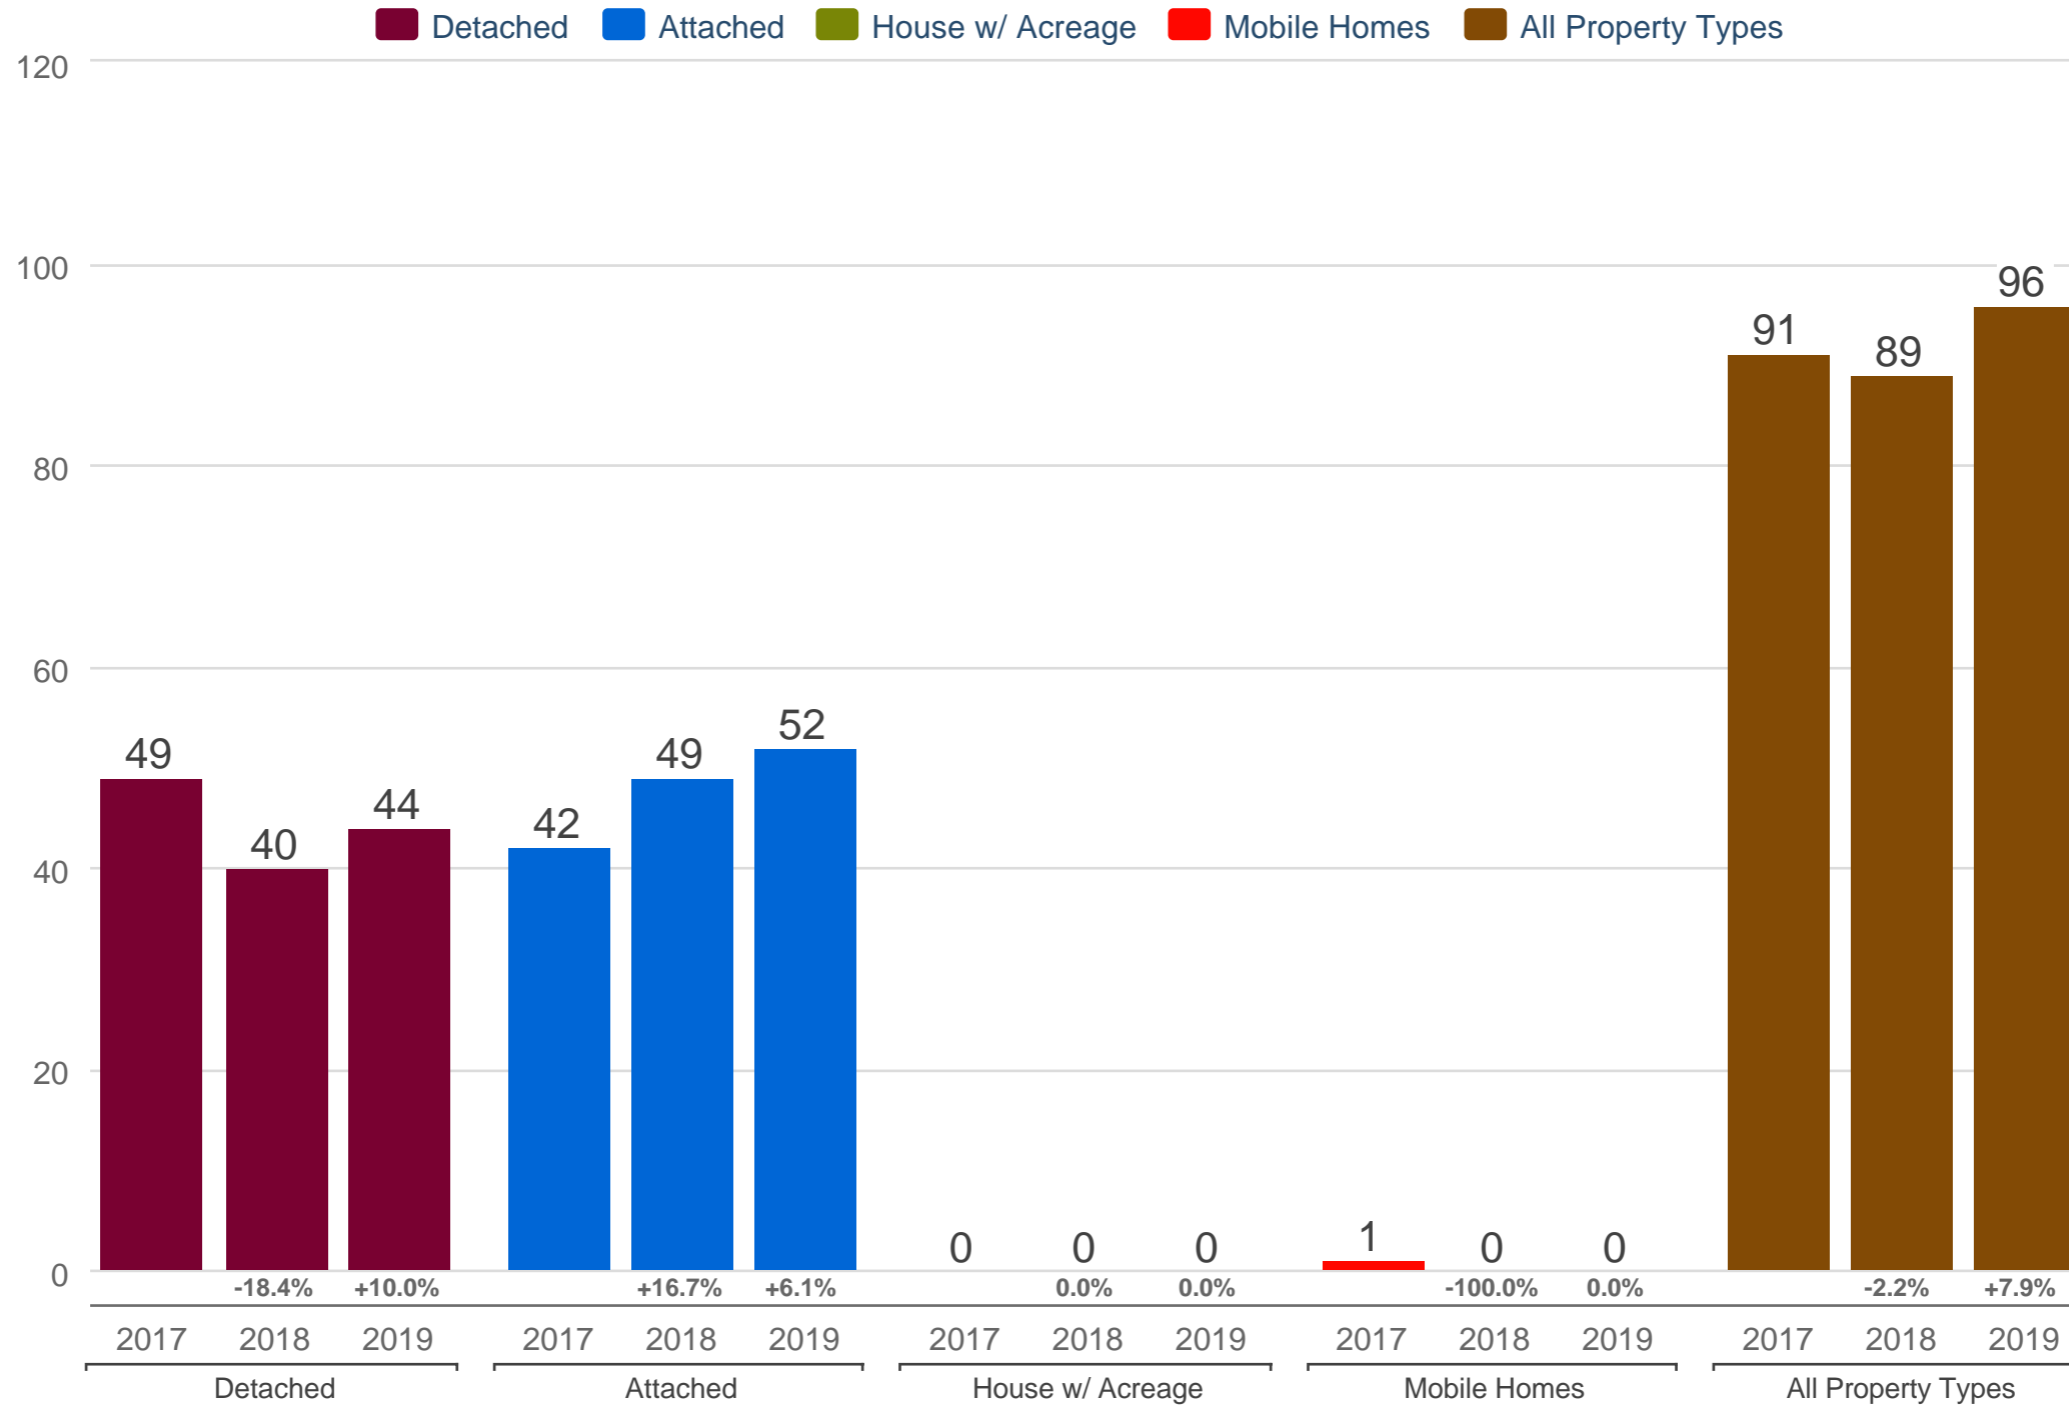

**Kevin Anderson**

Real Estate Agent - 2 Percent Realty Experts

2% Total Commission

Cell: 250-981-8182

[kevin@sellingpg.com](mailto:kevin@sellingpg.com)

[www.sellingpg.com](http://www.sellingpg.com)

### October Active Listings - By Property Type

N72 - PG City Central (Zone 72)

Each data point is 12 months of activity. Data is from November 20, 2019.