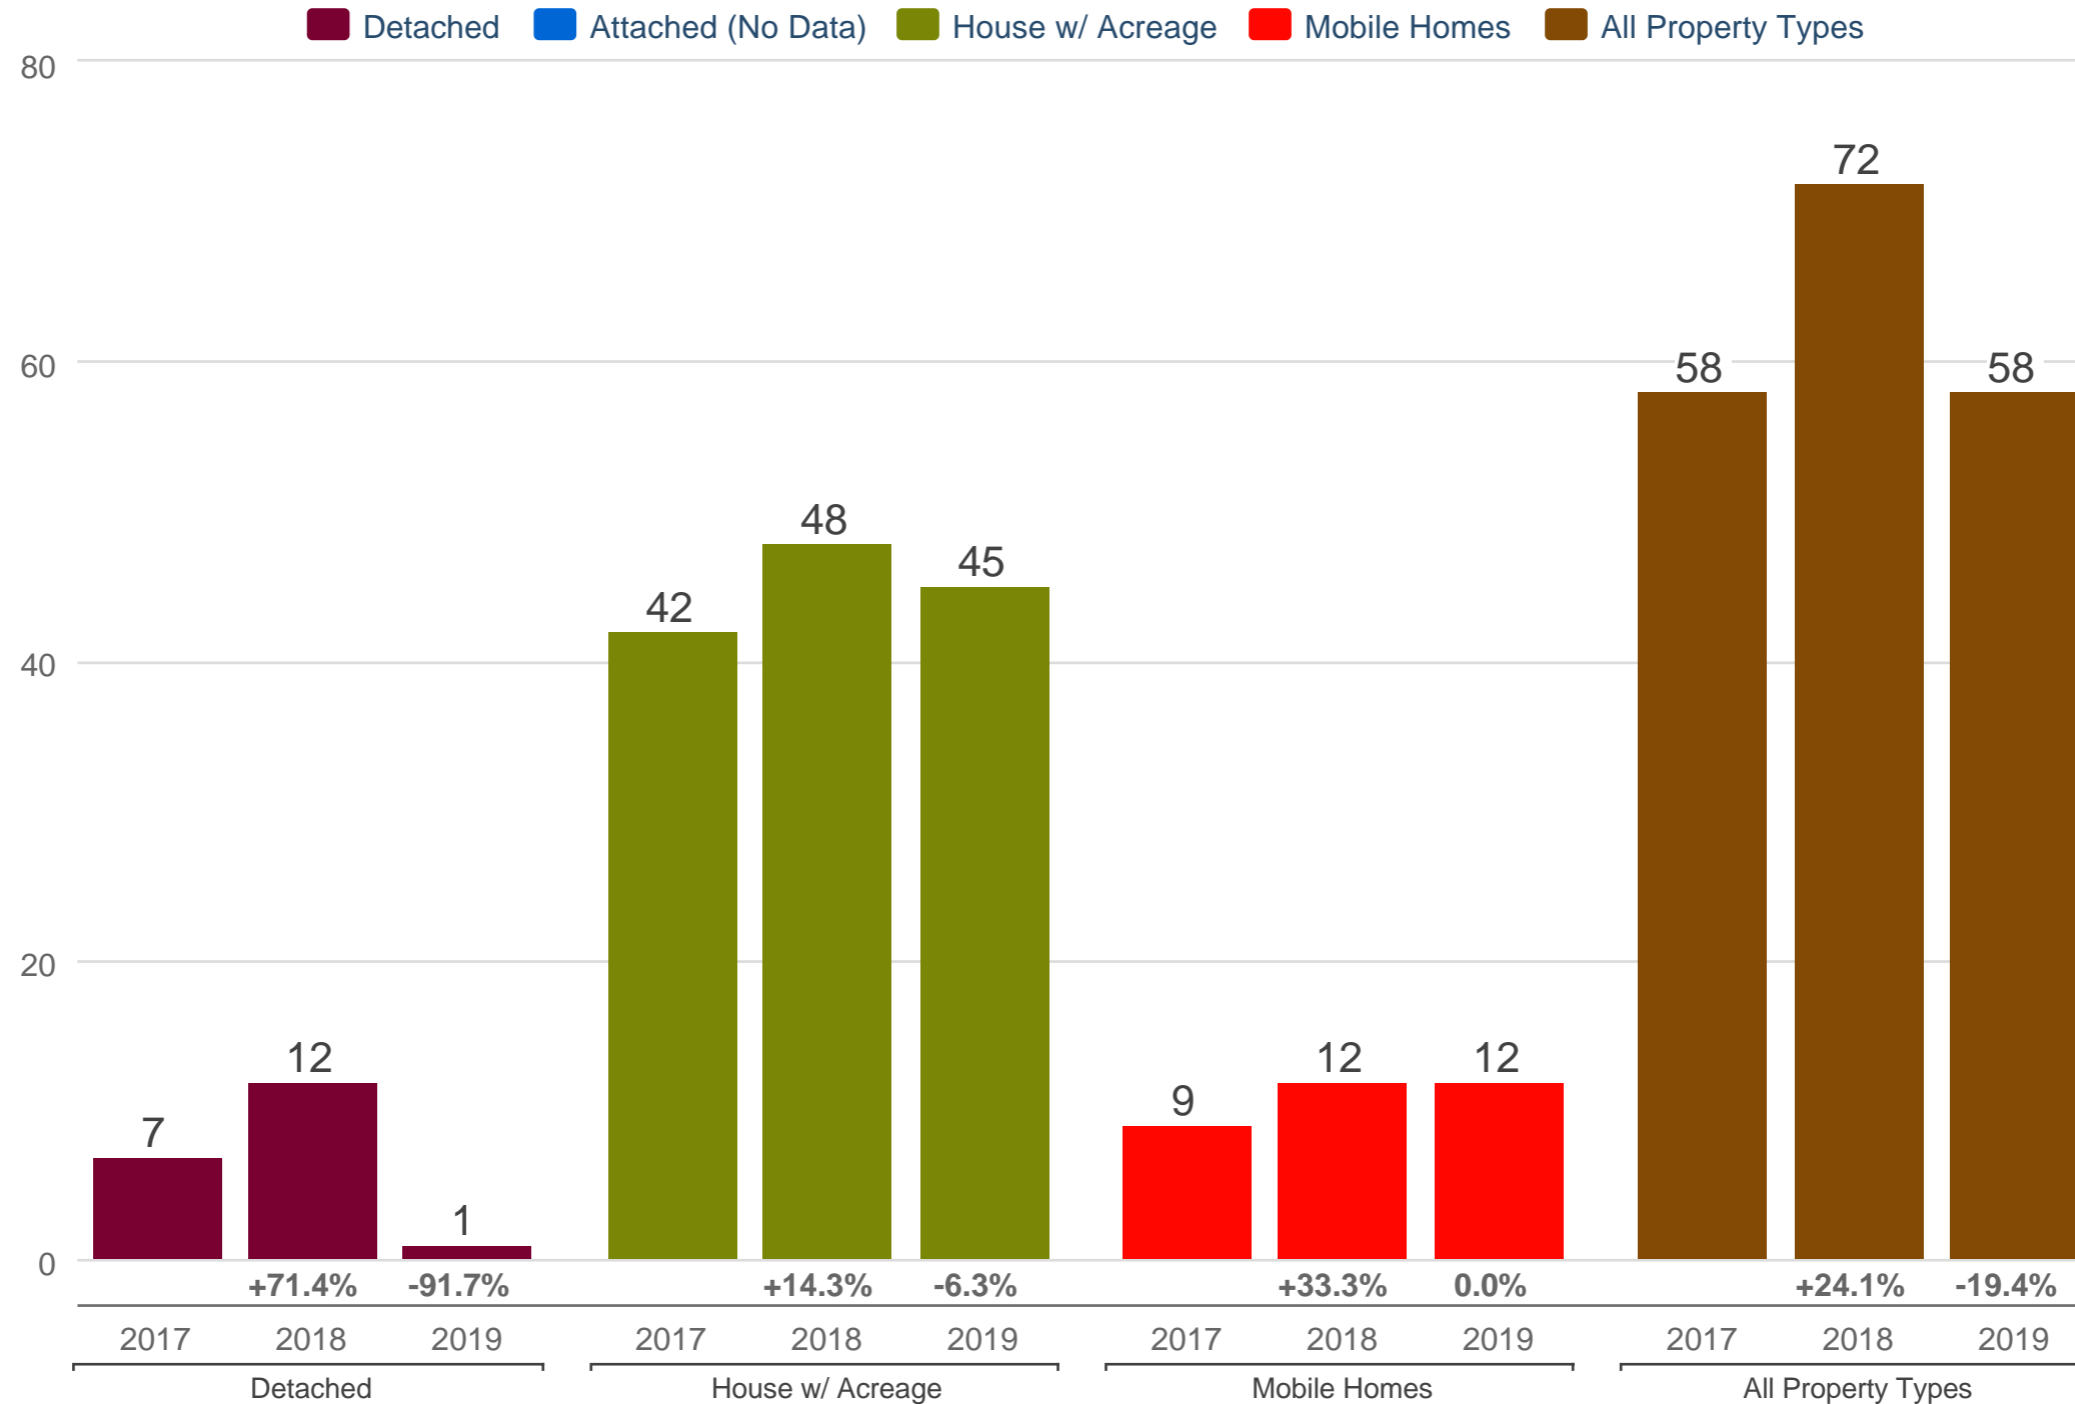

Kevin Anderson

Real Estate Agent - 2 Percent Realty Experts

2% Total Commission

Cell: 250-981-8182

kevin@sellingpg.com

www.sellingpg.com

October New Listings - By Property Type

N78 - PG Rural South (Zone 78)

Each data point is 12 months of activity. Data is from November 20, 2019.