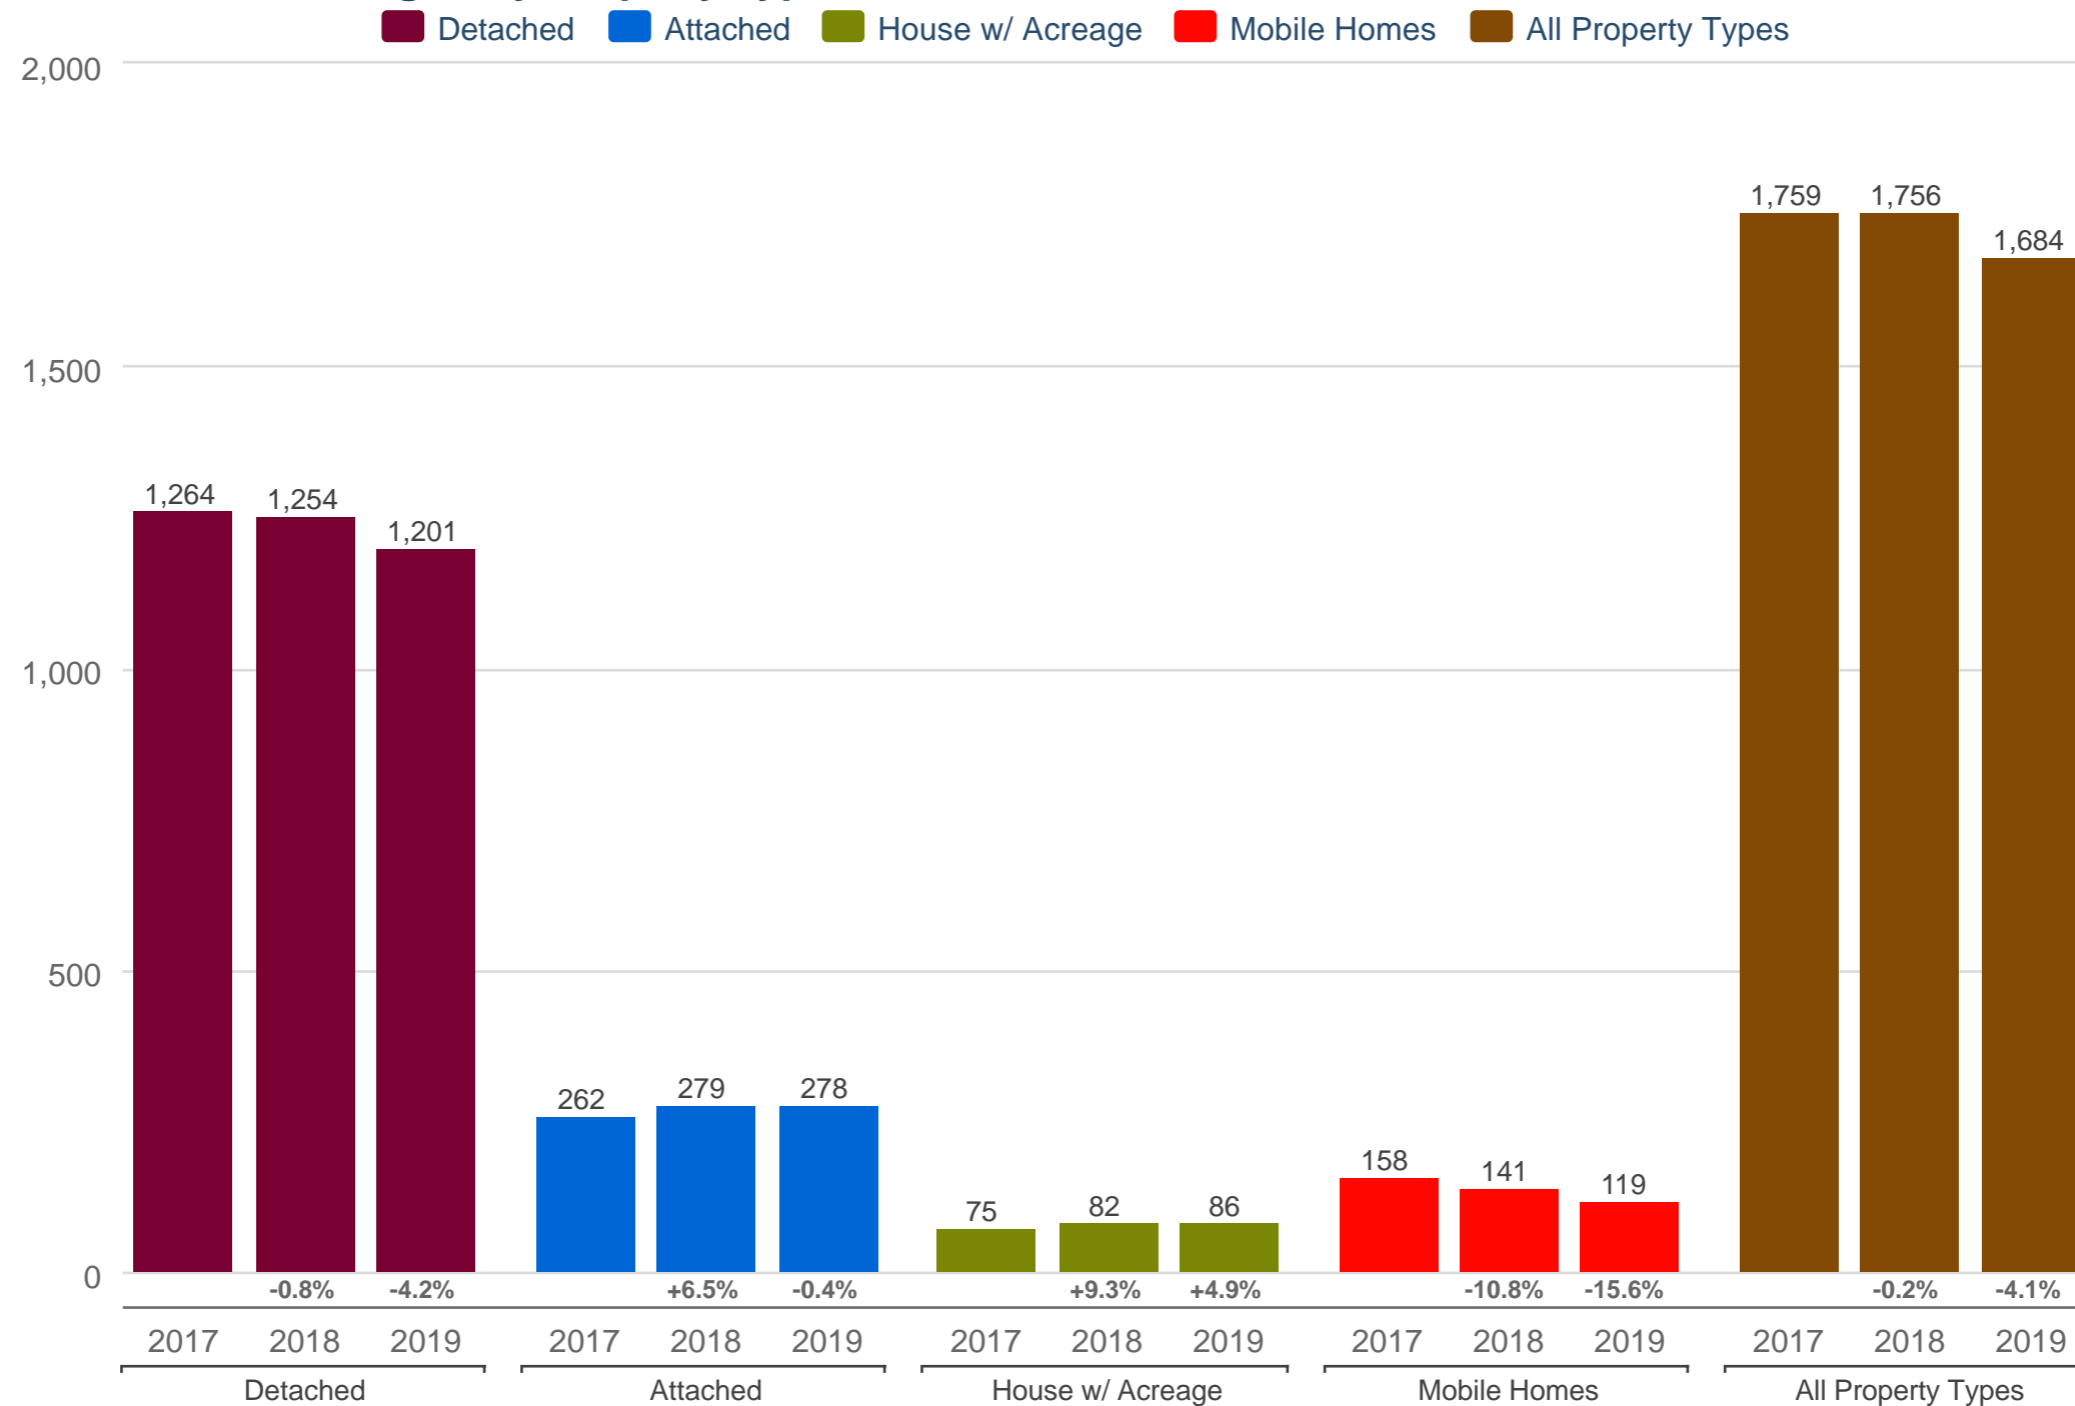

Kevin Anderson

Real Estate Agent - 2 Percent Realty Experts

2% Total Commission

Cell: 250-981-8182

kevin@sellingpg.com

www.sellingpg.com

October New Listings - By Property Type

N - PG City Areas

Each data point is 12 months of activity. Data is from November 20, 2019.