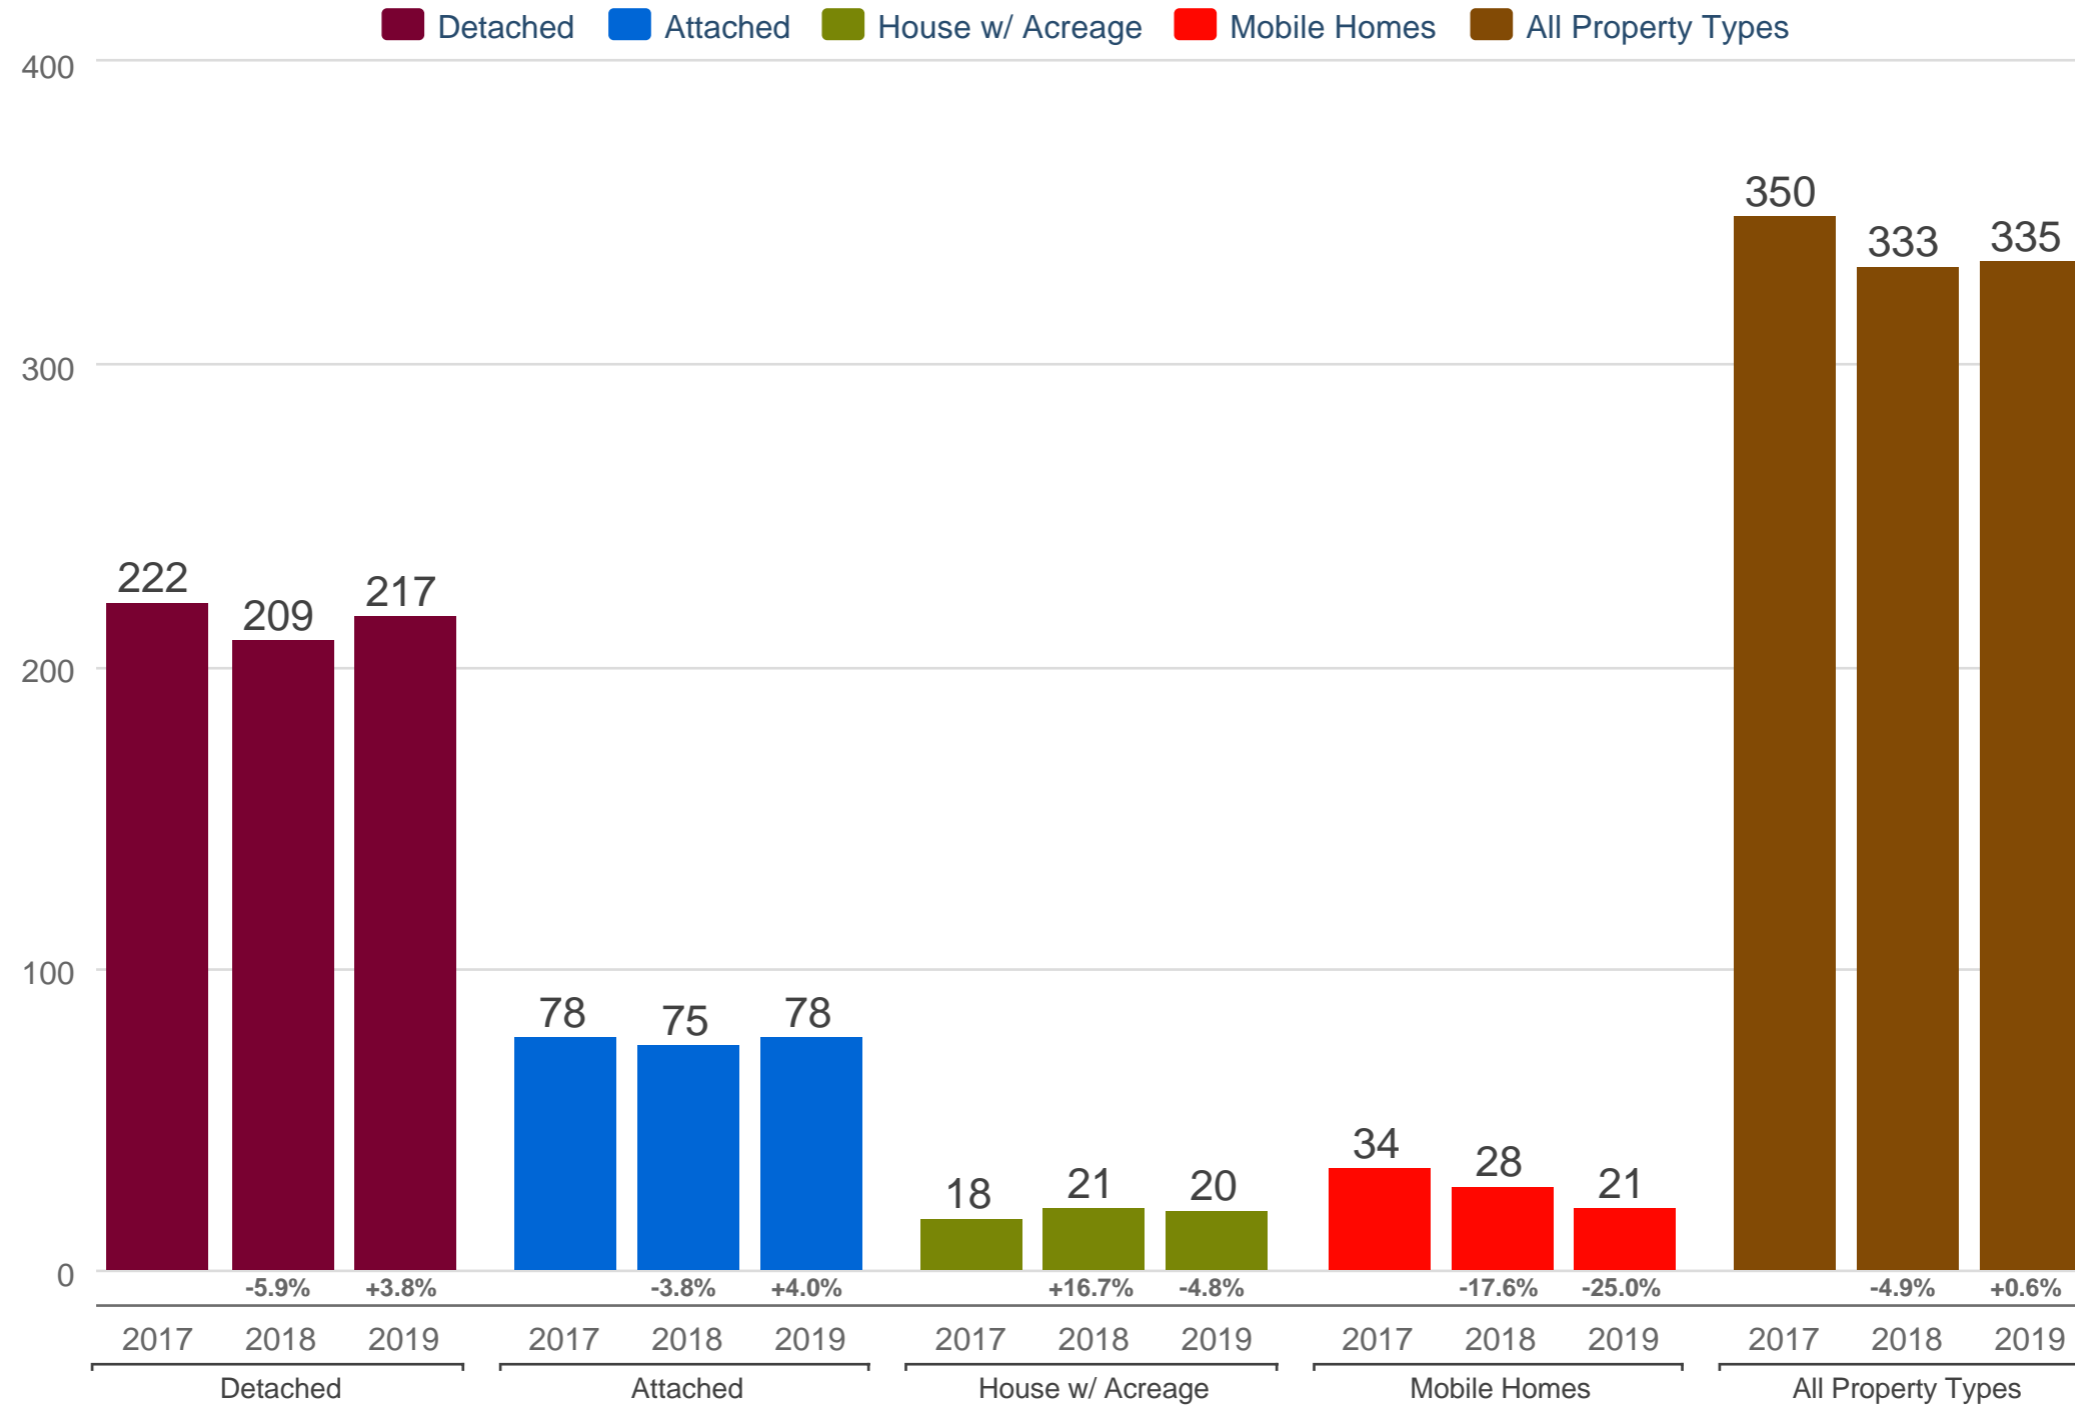

**Kevin Anderson**

Real Estate Agent - 2 Percent Realty Experts

2% Total Commission

Cell: 250-981-8182

[kevin@sellingpg.com](mailto:kevin@sellingpg.com)

[www.sellingpg.com](http://www.sellingpg.com)

### October Active Listings - By Property Type

N - PG City Areas

Each data point is 12 months of activity. Data is from November 12, 2019.