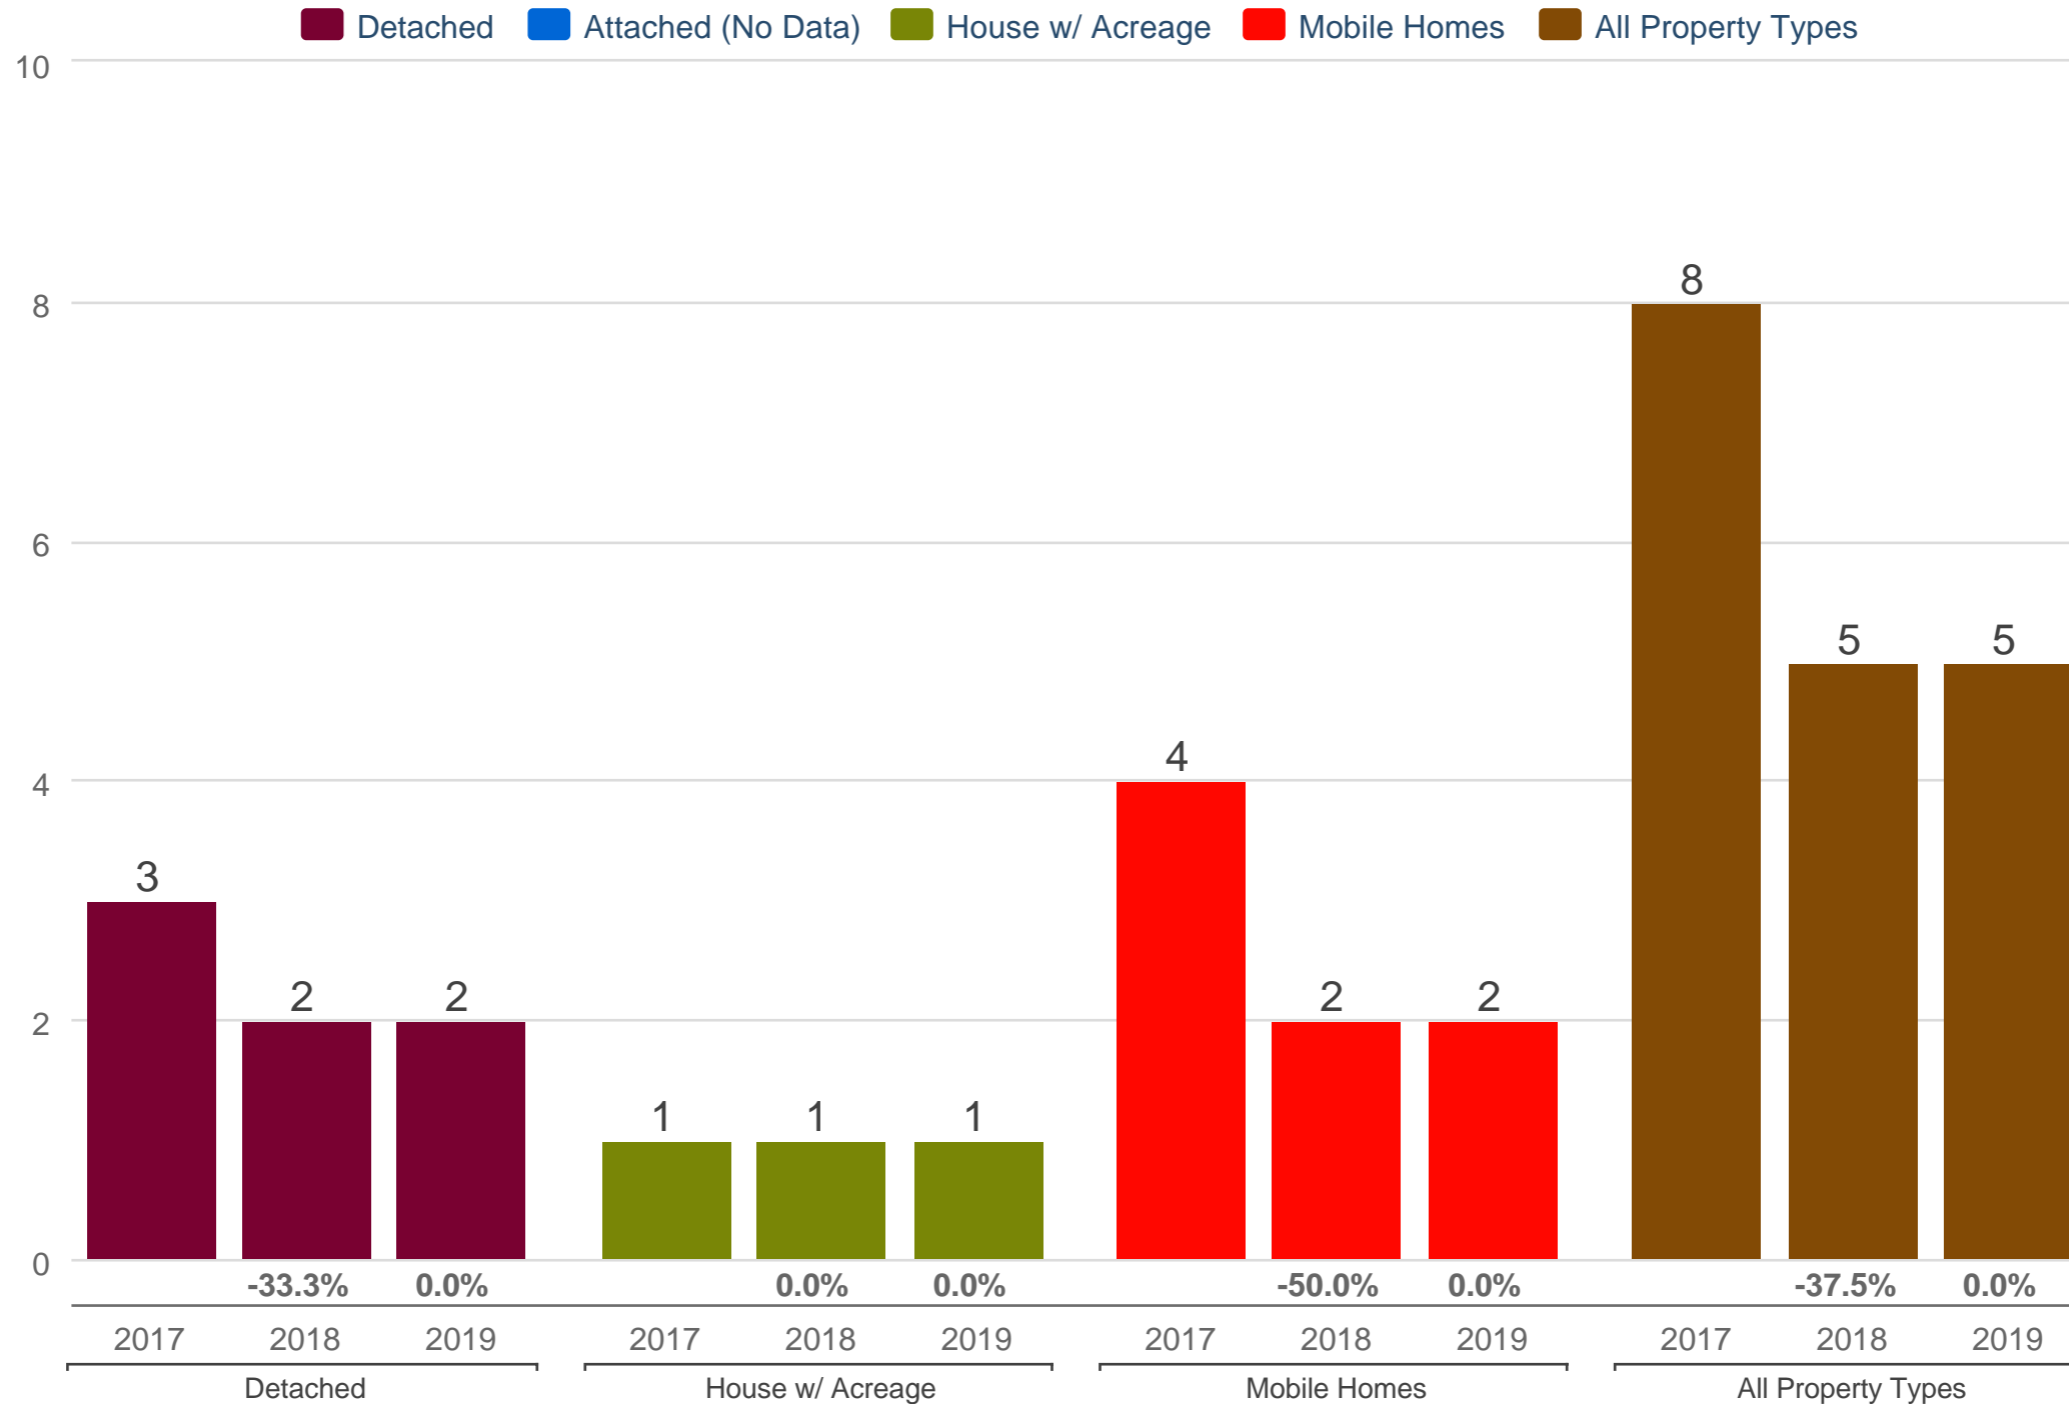

Kevin Anderson

Real Estate Agent - 2 Percent Realty Experts

2% Total Commission

Cell: 250-981-8182

kevin@sellingpg.com

www.sellingpg.com

October Active Listings - By Property Type

N75 - PG City South East (Zone 75)

Each data point is 12 months of activity. Data is from November 20, 2019.