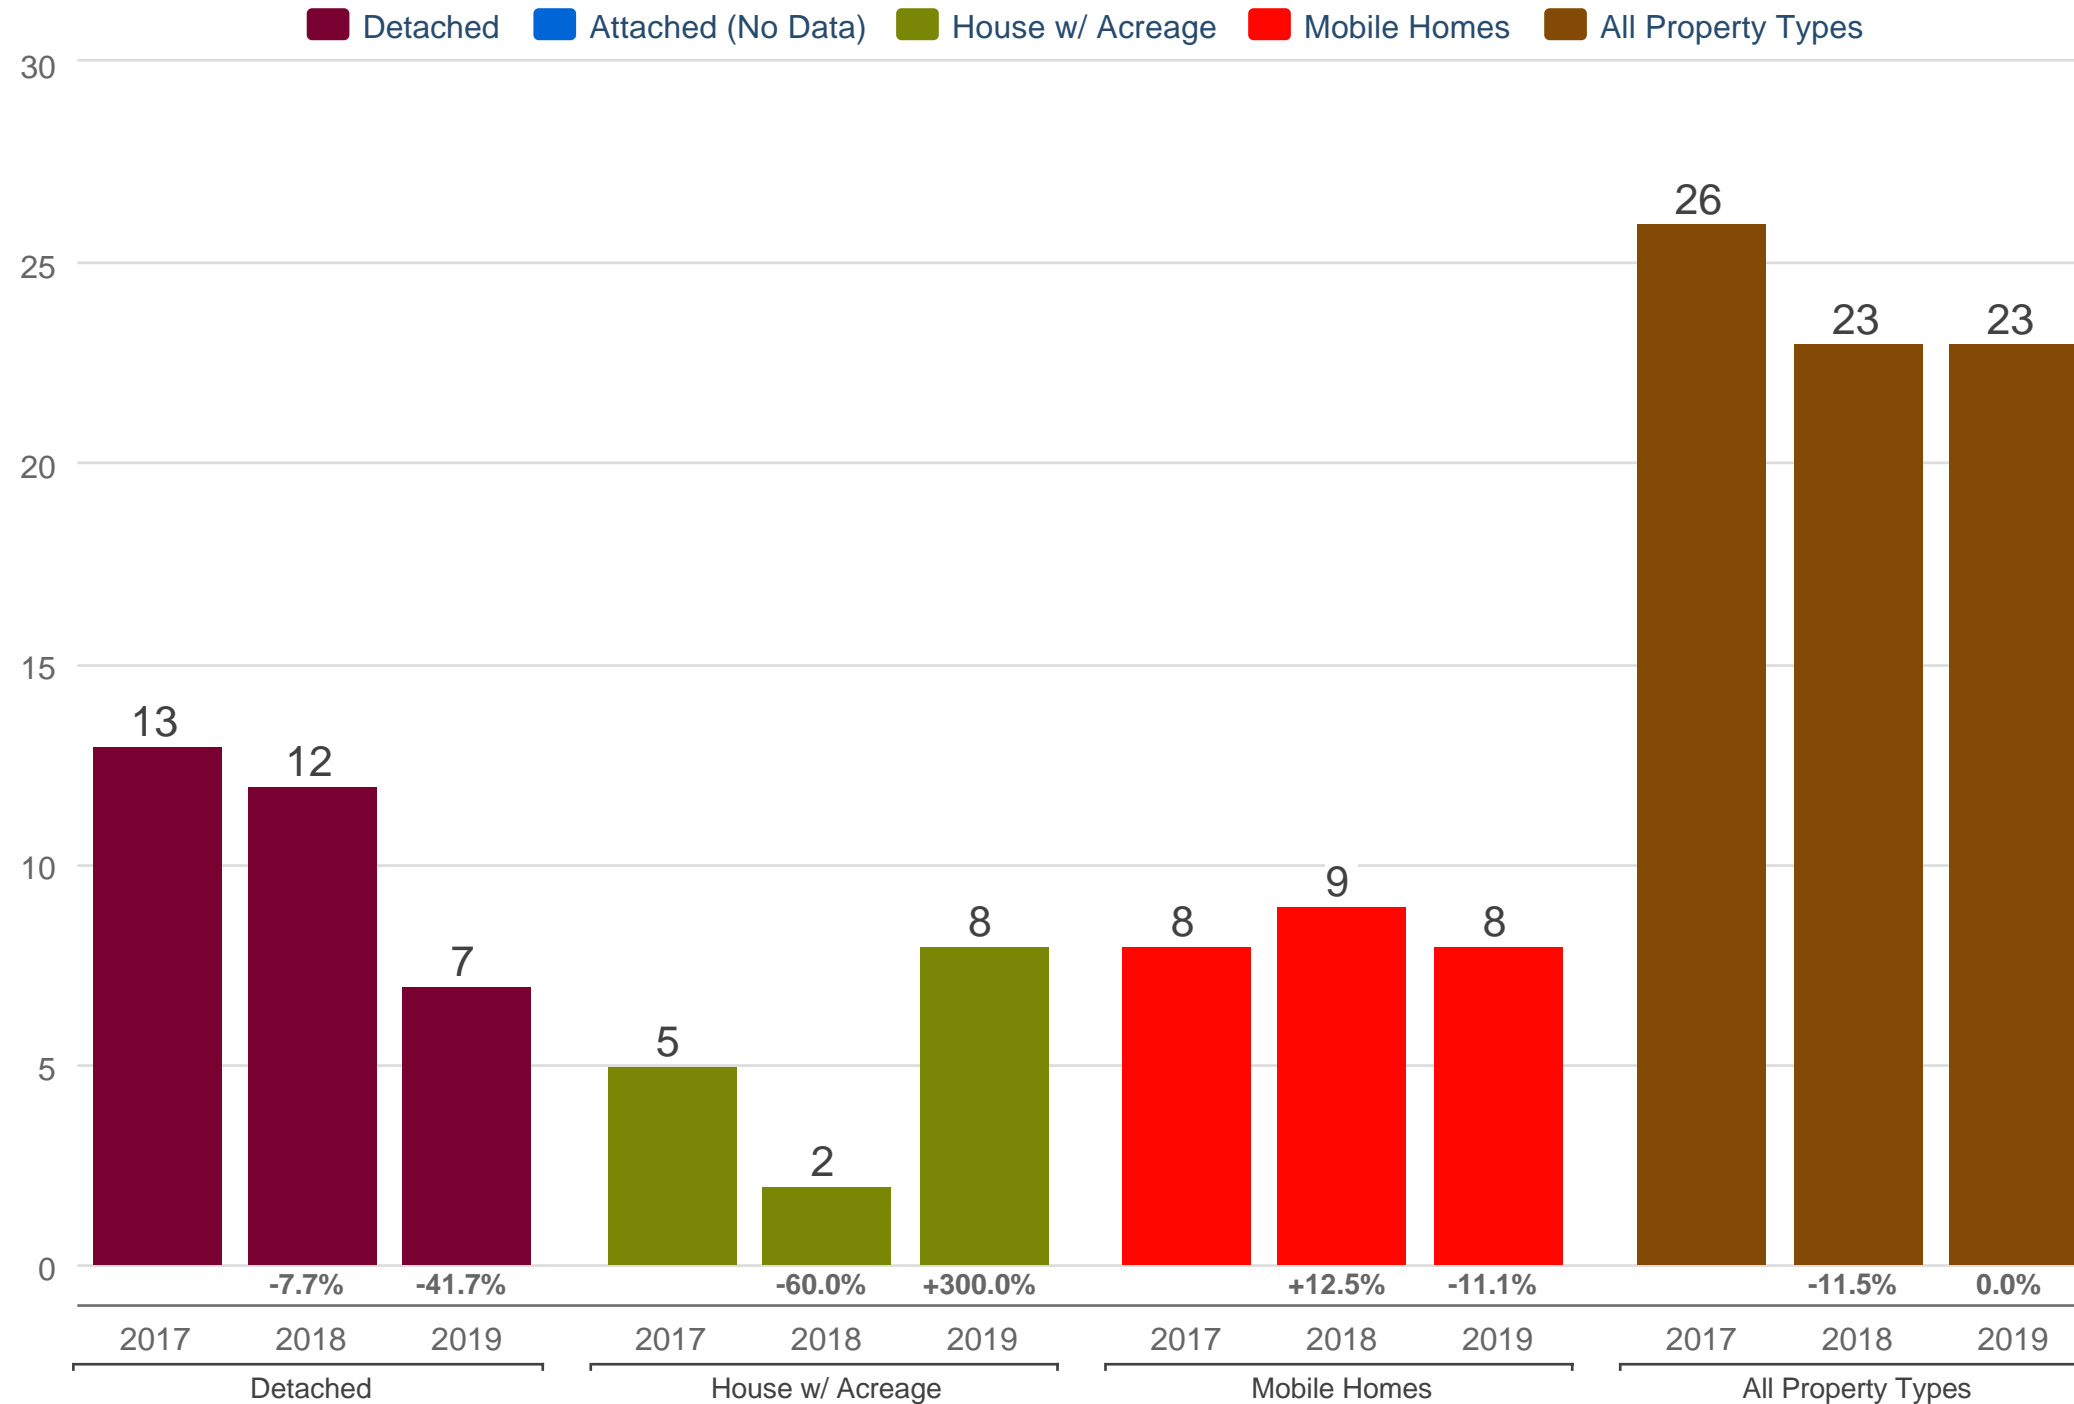

Kevin Anderson

Real Estate Agent - 2 Percent Realty Experts

2% Total Commission

Cell: 250-981-8182

kevin@sellingpg.com

www.sellingpg.com

October Sales - By Property Type

N75 - PG City South East (Zone 75)

Each data point is 12 months of activity. Data is from November 20, 2019.