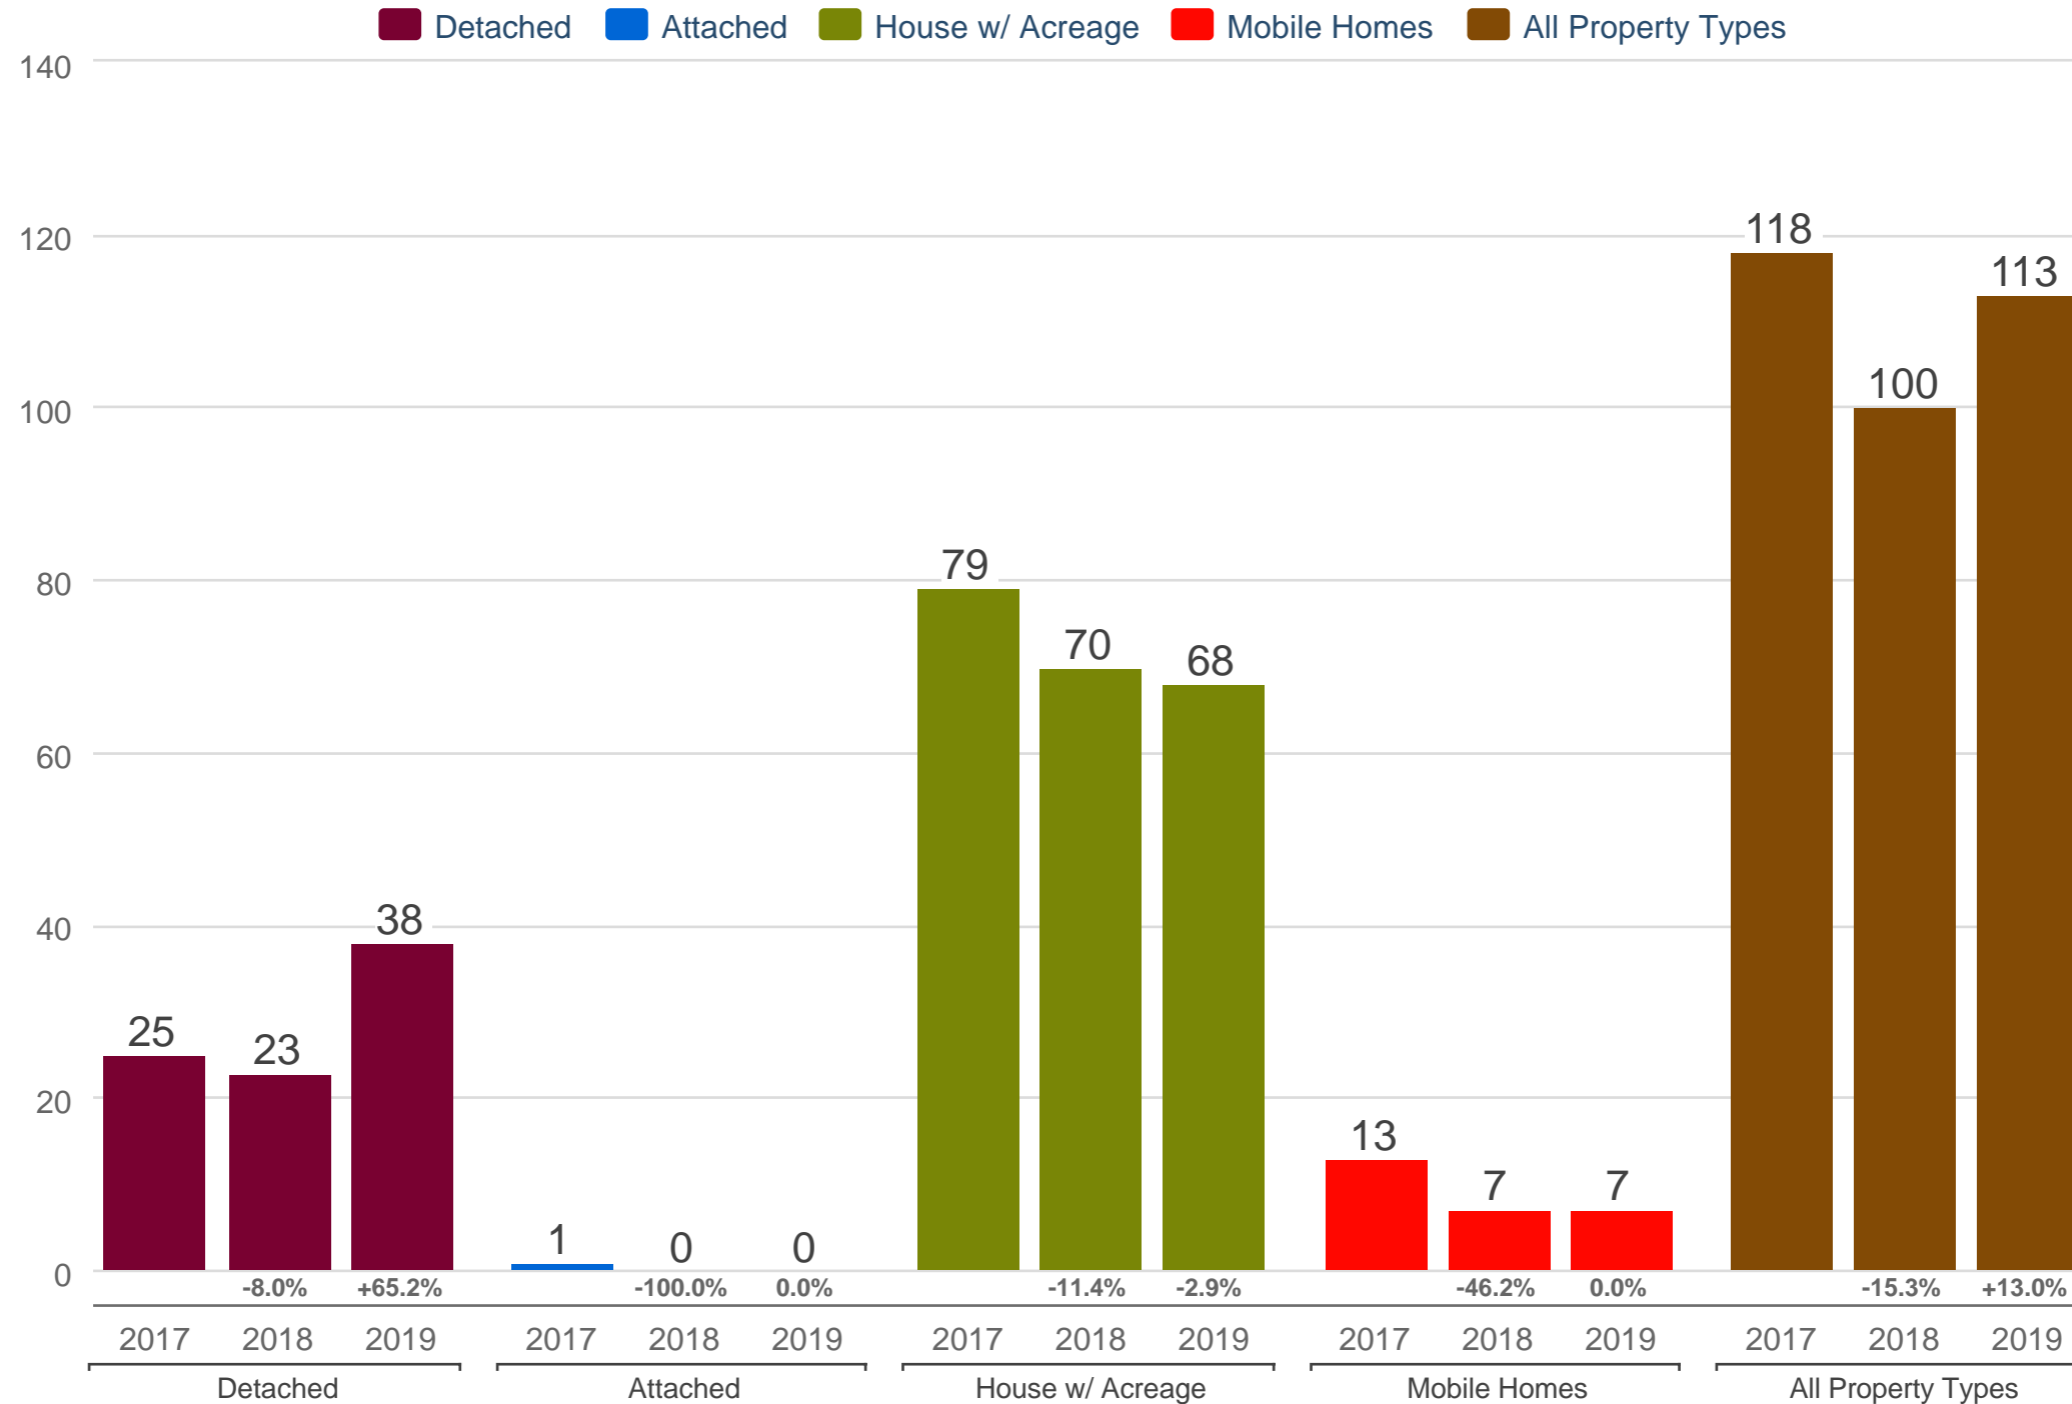

Kevin Anderson

Real Estate Agent - 2 Percent Realty Experts

2% Total Commission

Cell: 250-981-8182

kevin@sellingpg.com

www.sellingpg.com

October New Listings - By Property Type

N77 - PG Rural West (Zone 77)

Each data point is 12 months of activity. Data is from November 20, 2019.