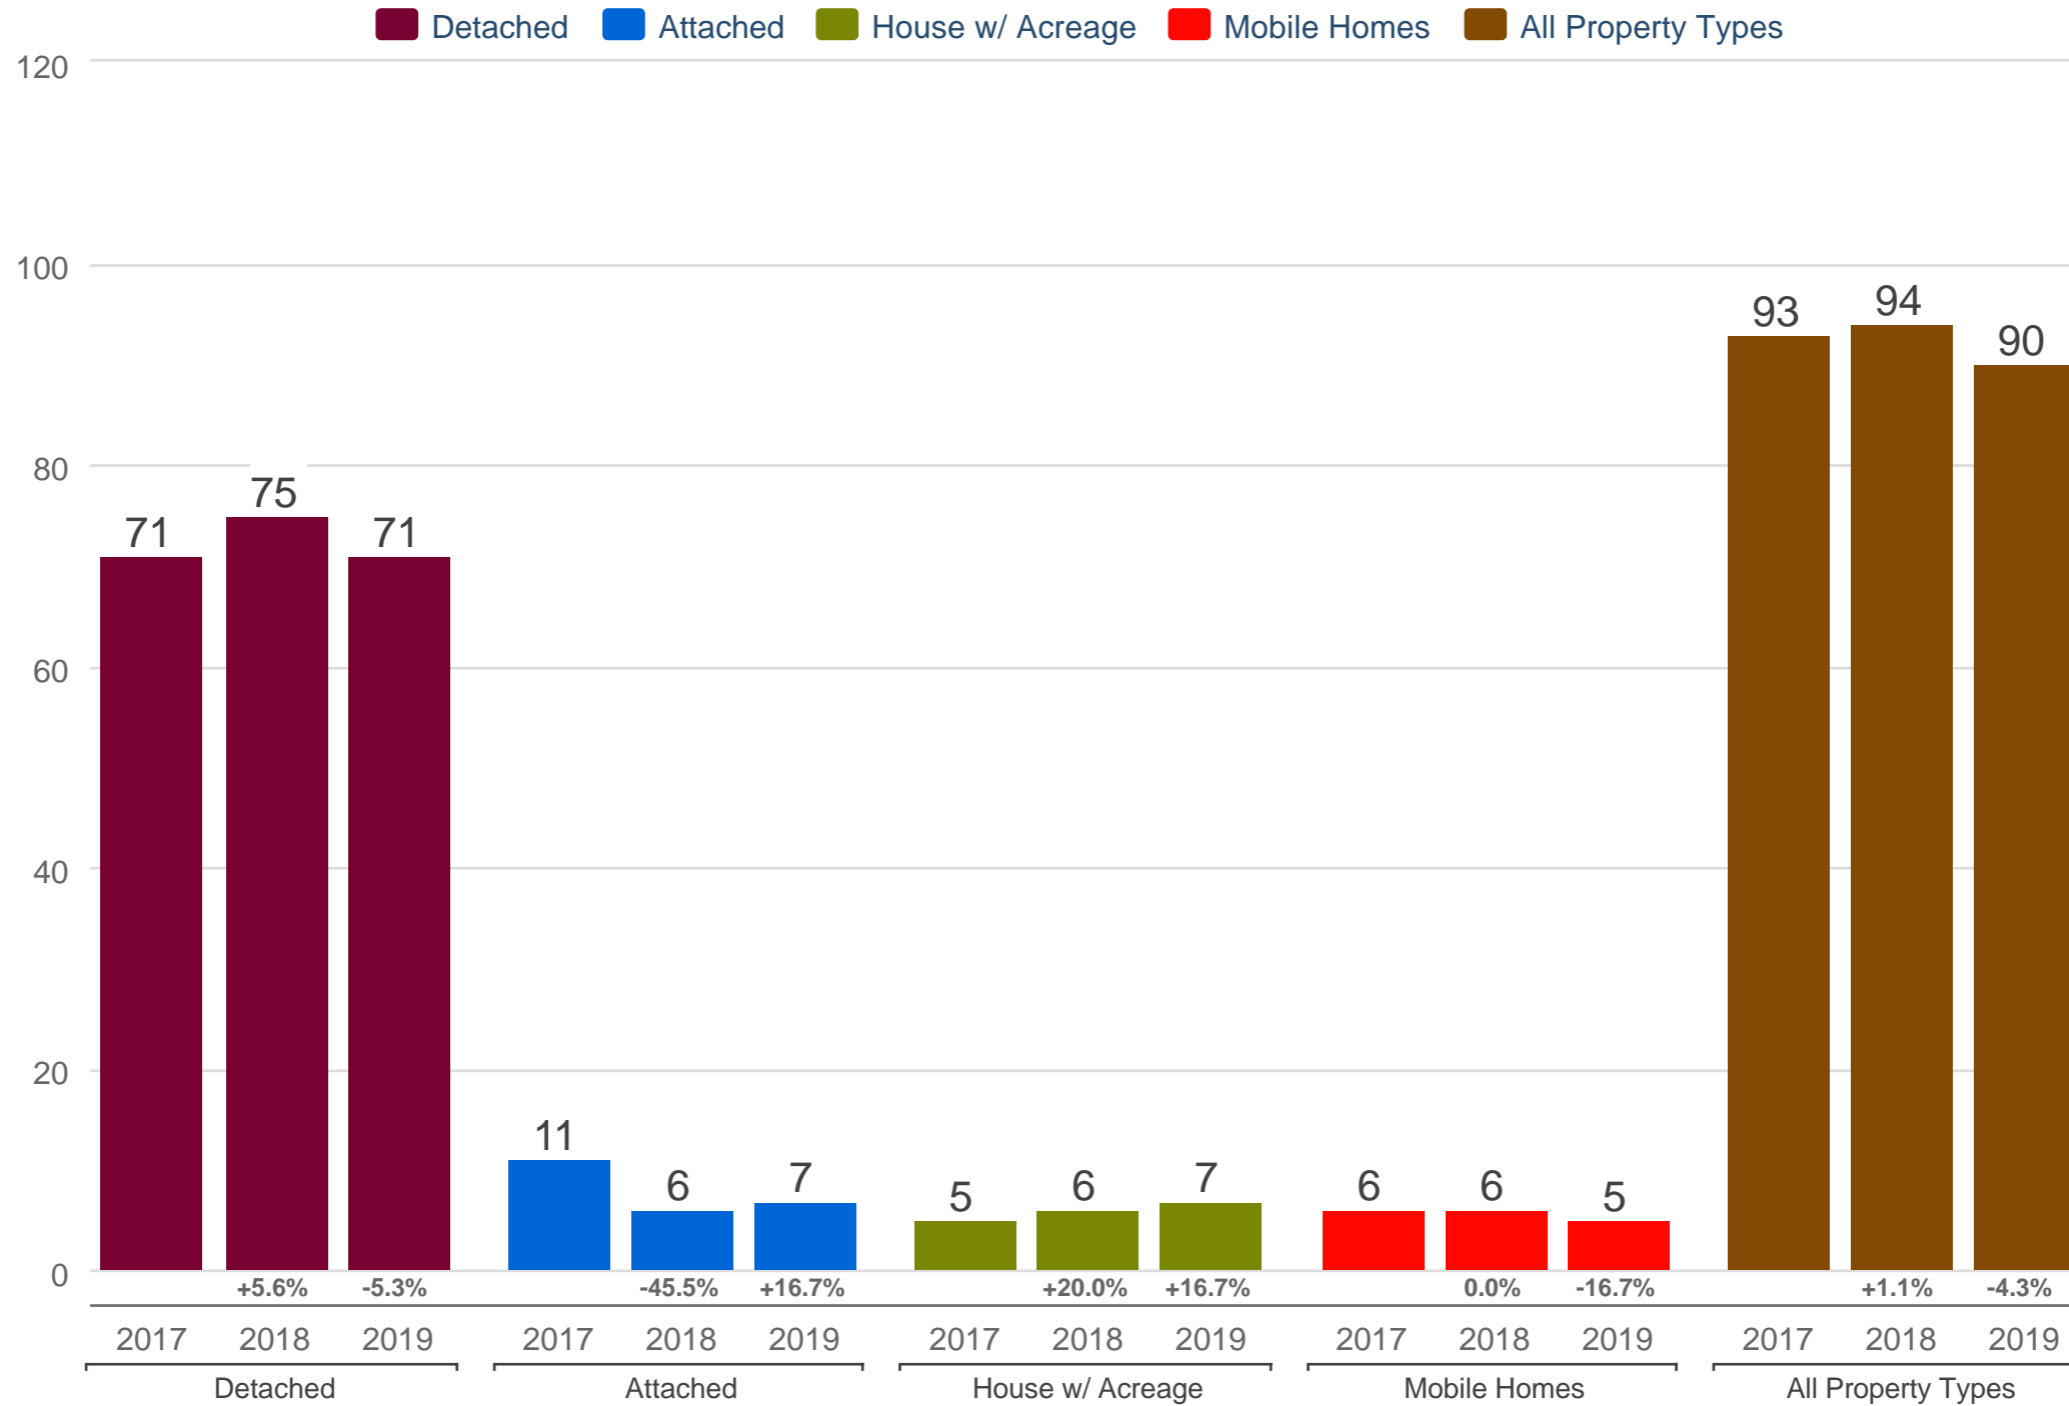

Kevin Anderson

Real Estate Agent - 2 Percent Realty Experts

2% Total Commission

Cell: 250-981-8182

kevin@sellingpg.com

www.sellingpg.com

October Active Listings - By Property Type

N74 - PG City South (Zone 74)

Each data point is 12 months of activity. Data is from November 20, 2019.