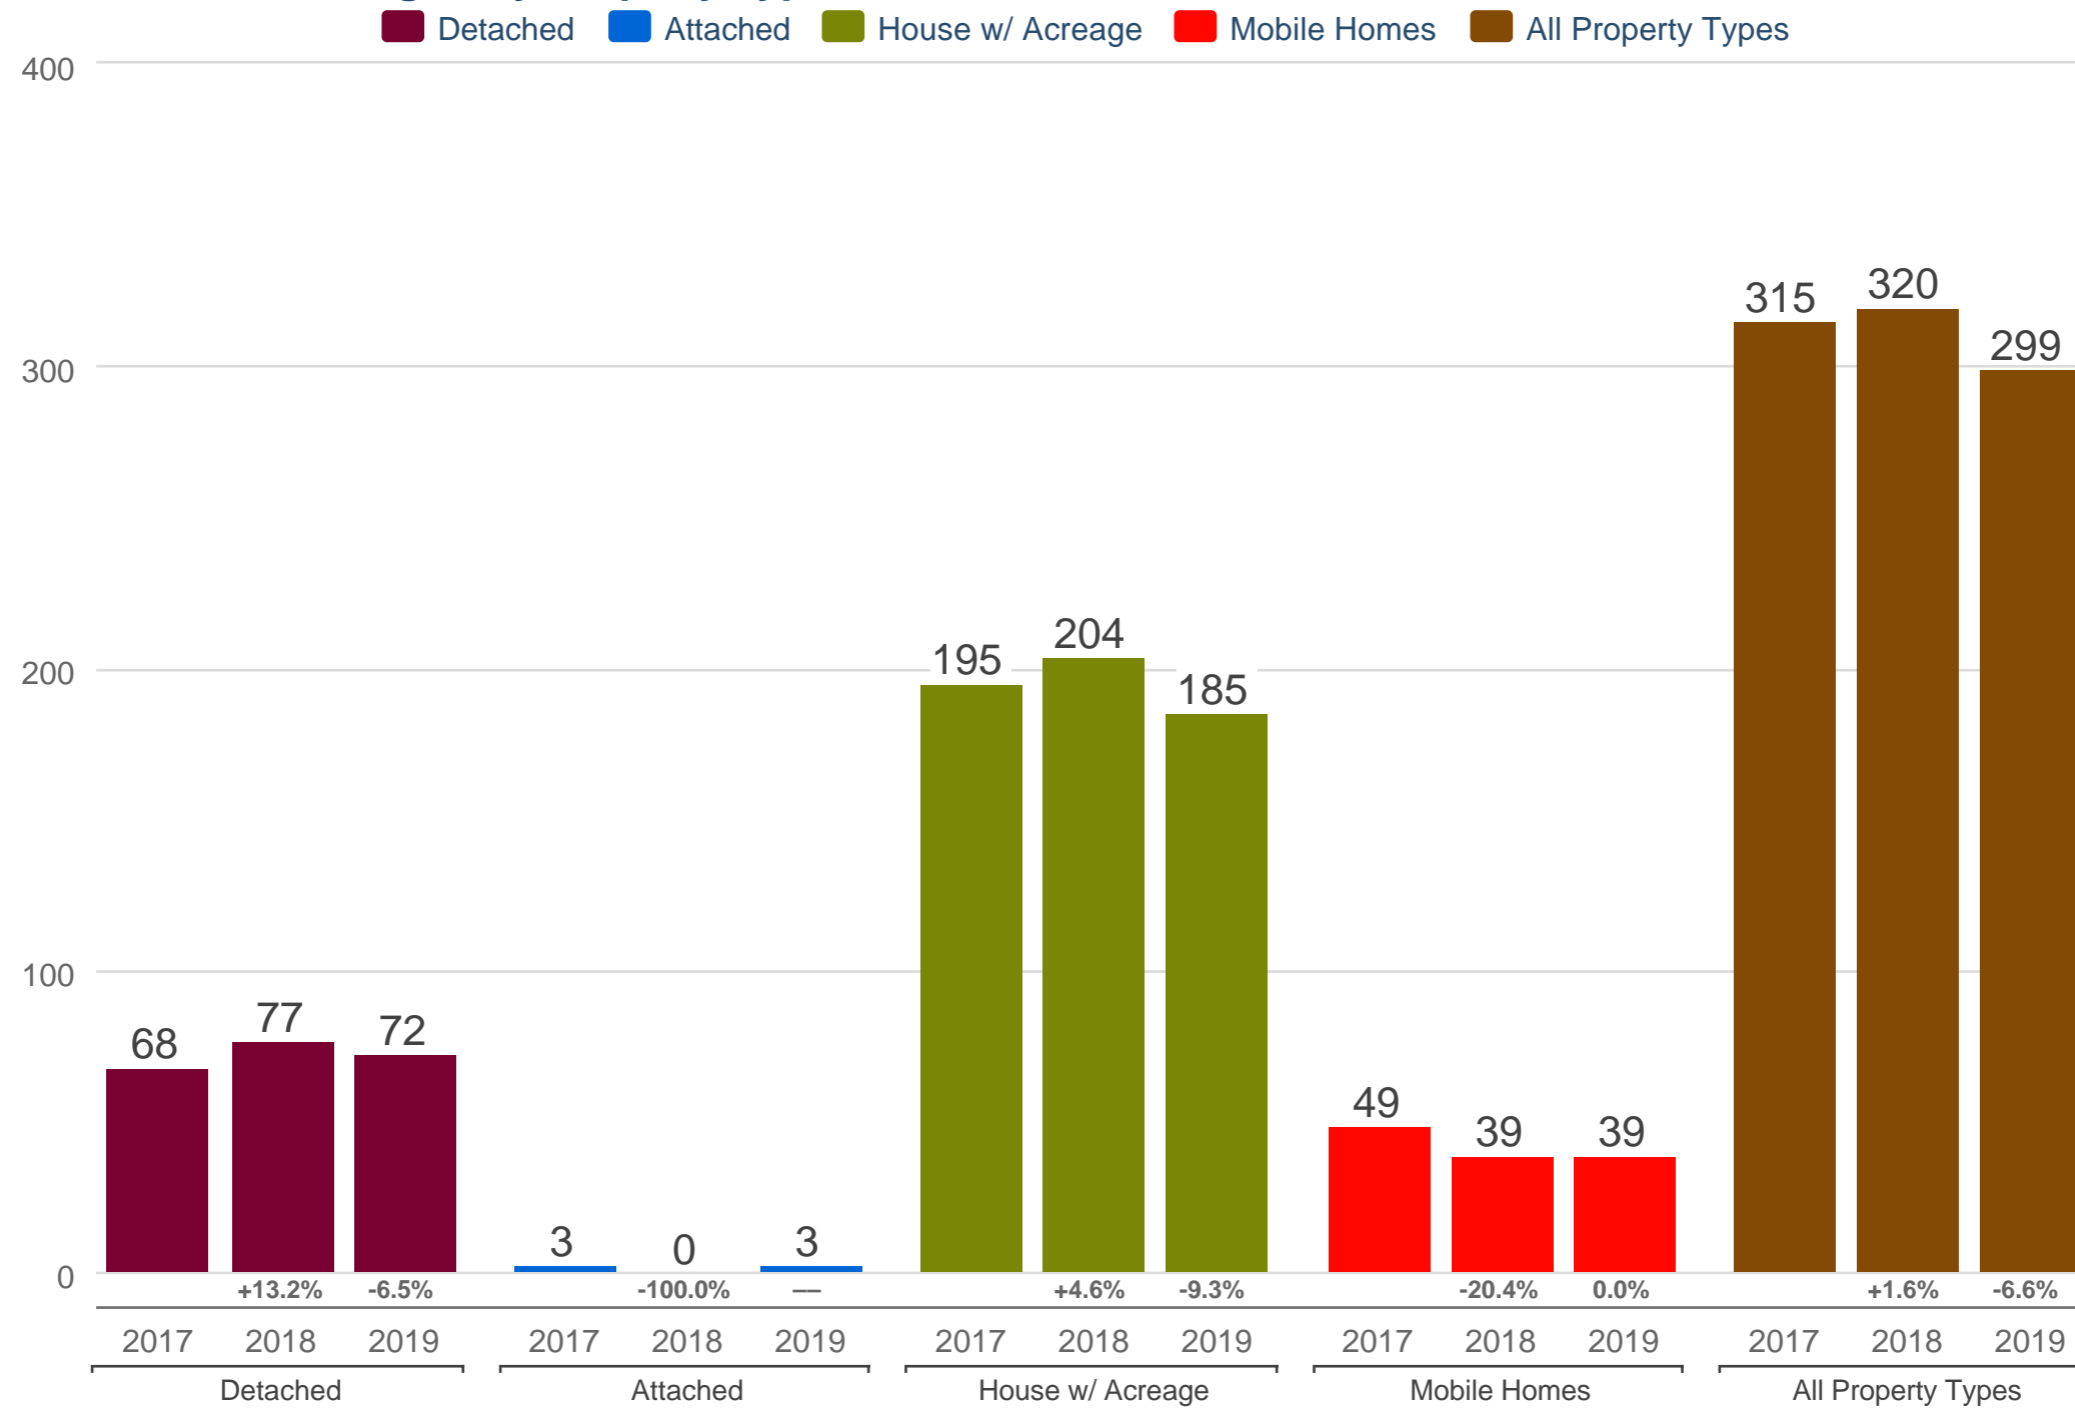

Kevin Anderson

Real Estate Agent - 2 Percent Realty Experts

2% Total Commission

Cell: 250-981-8182

kevin@sellingpg.com

www.sellingpg.com

October New Listings - By Property Type

N - PG Rural Areas

Each data point is 12 months of activity. Data is from November 12, 2019.