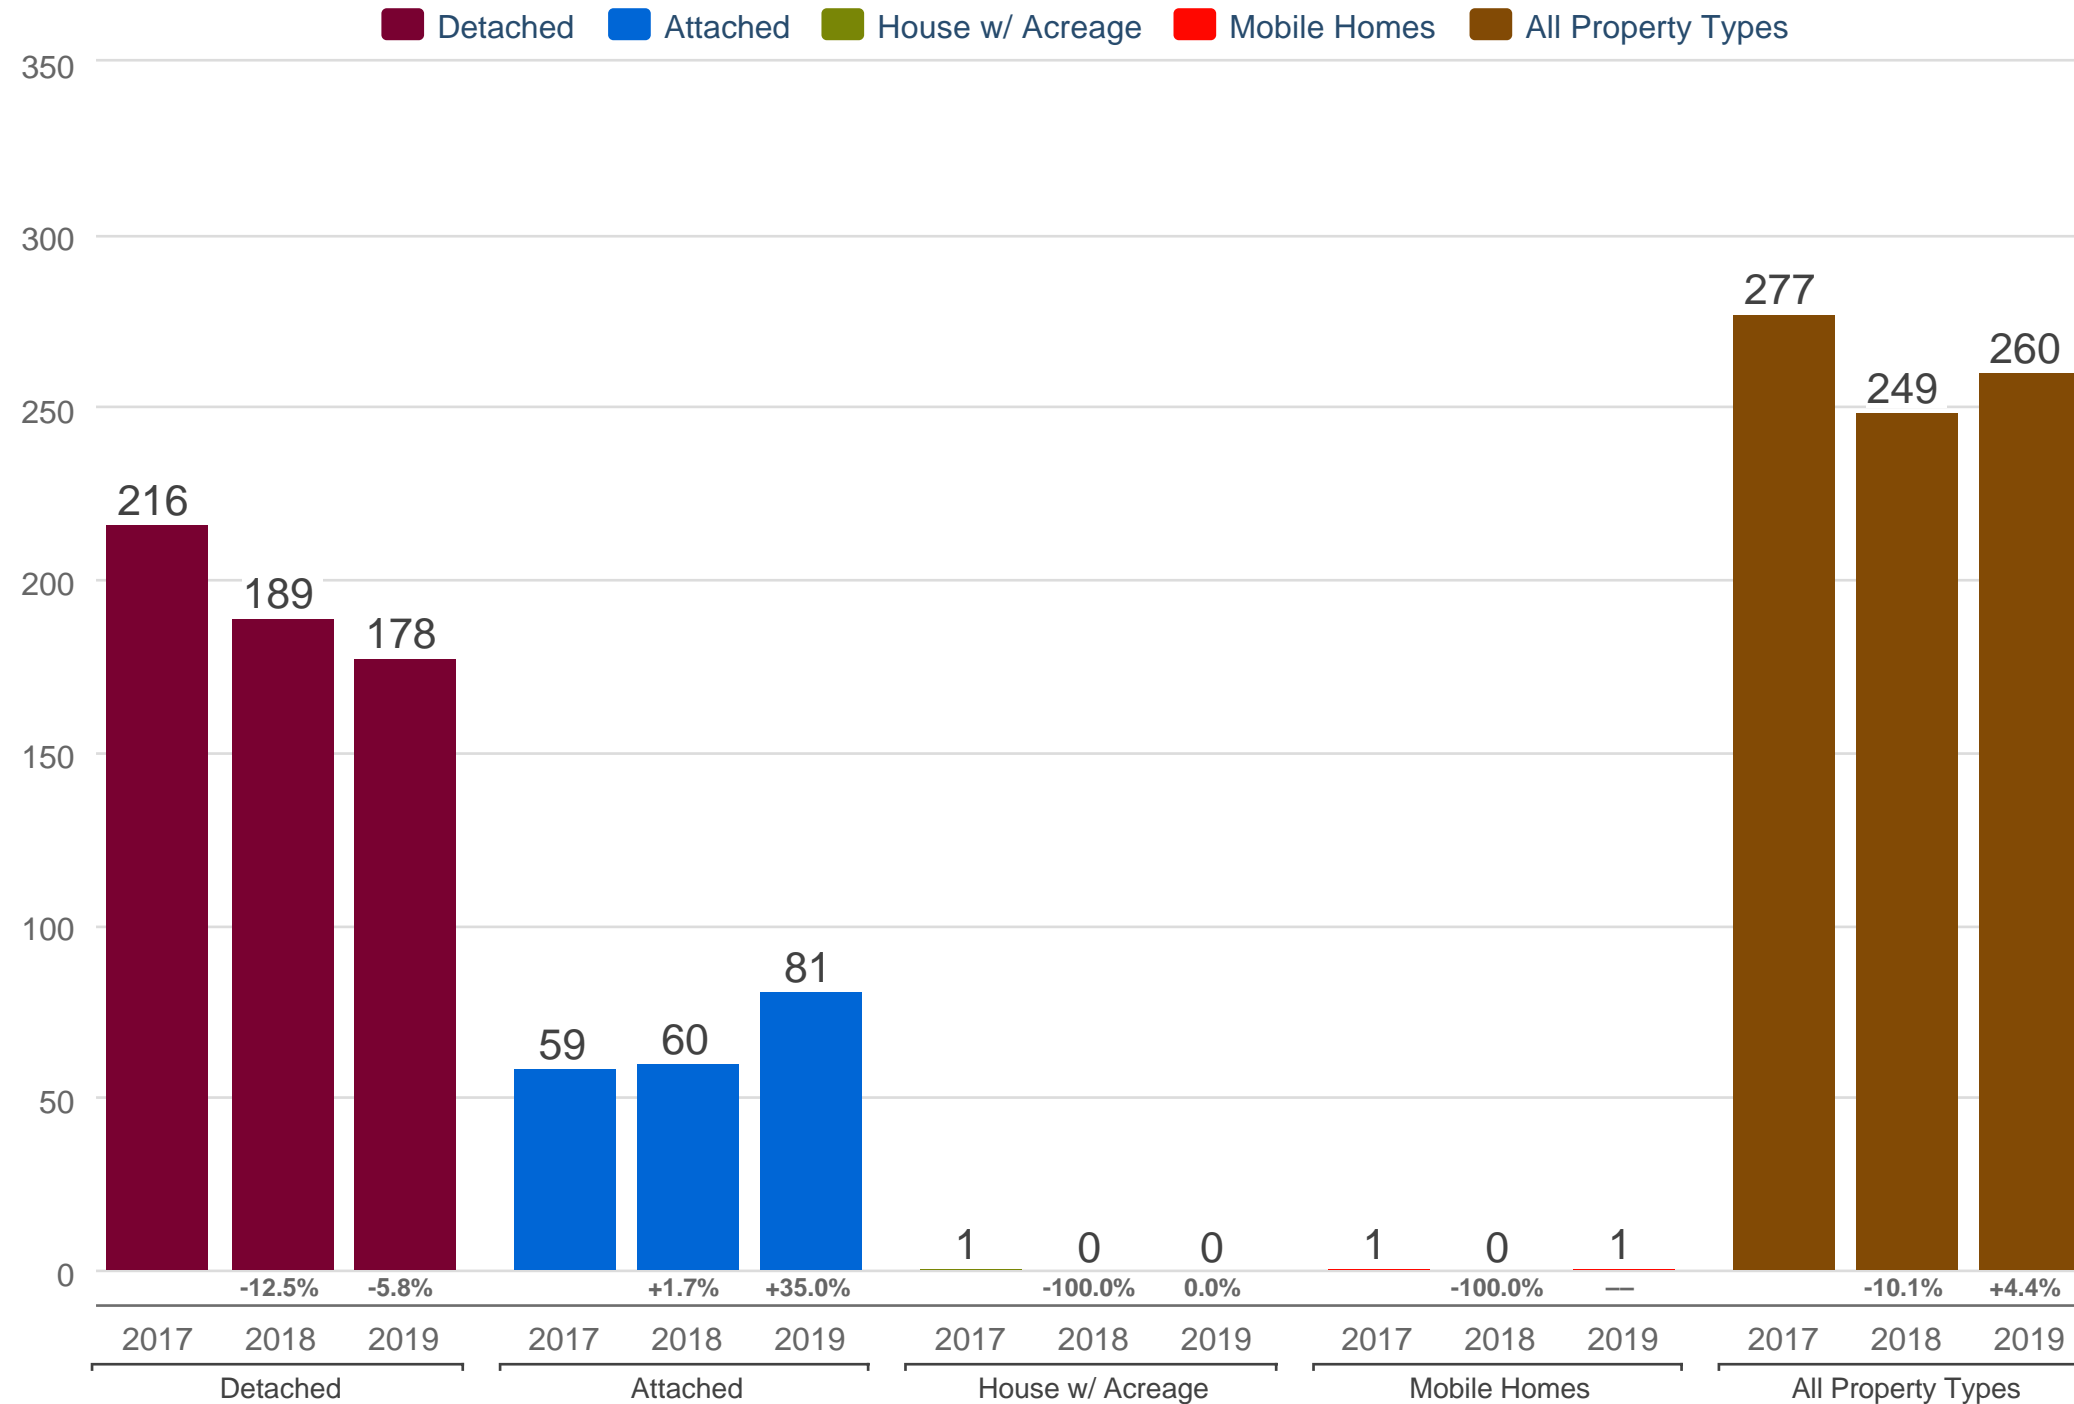

Kevin Anderson

Real Estate Agent - 2 Percent Realty Experts

2% Total Commission

Cell: 250-981-8182

kevin@sellingpg.com

www.sellingpg.com

October Sales - By Property Type

N72 - PG City Central (Zone 72)

Each data point is 12 months of activity. Data is from November 20, 2019.