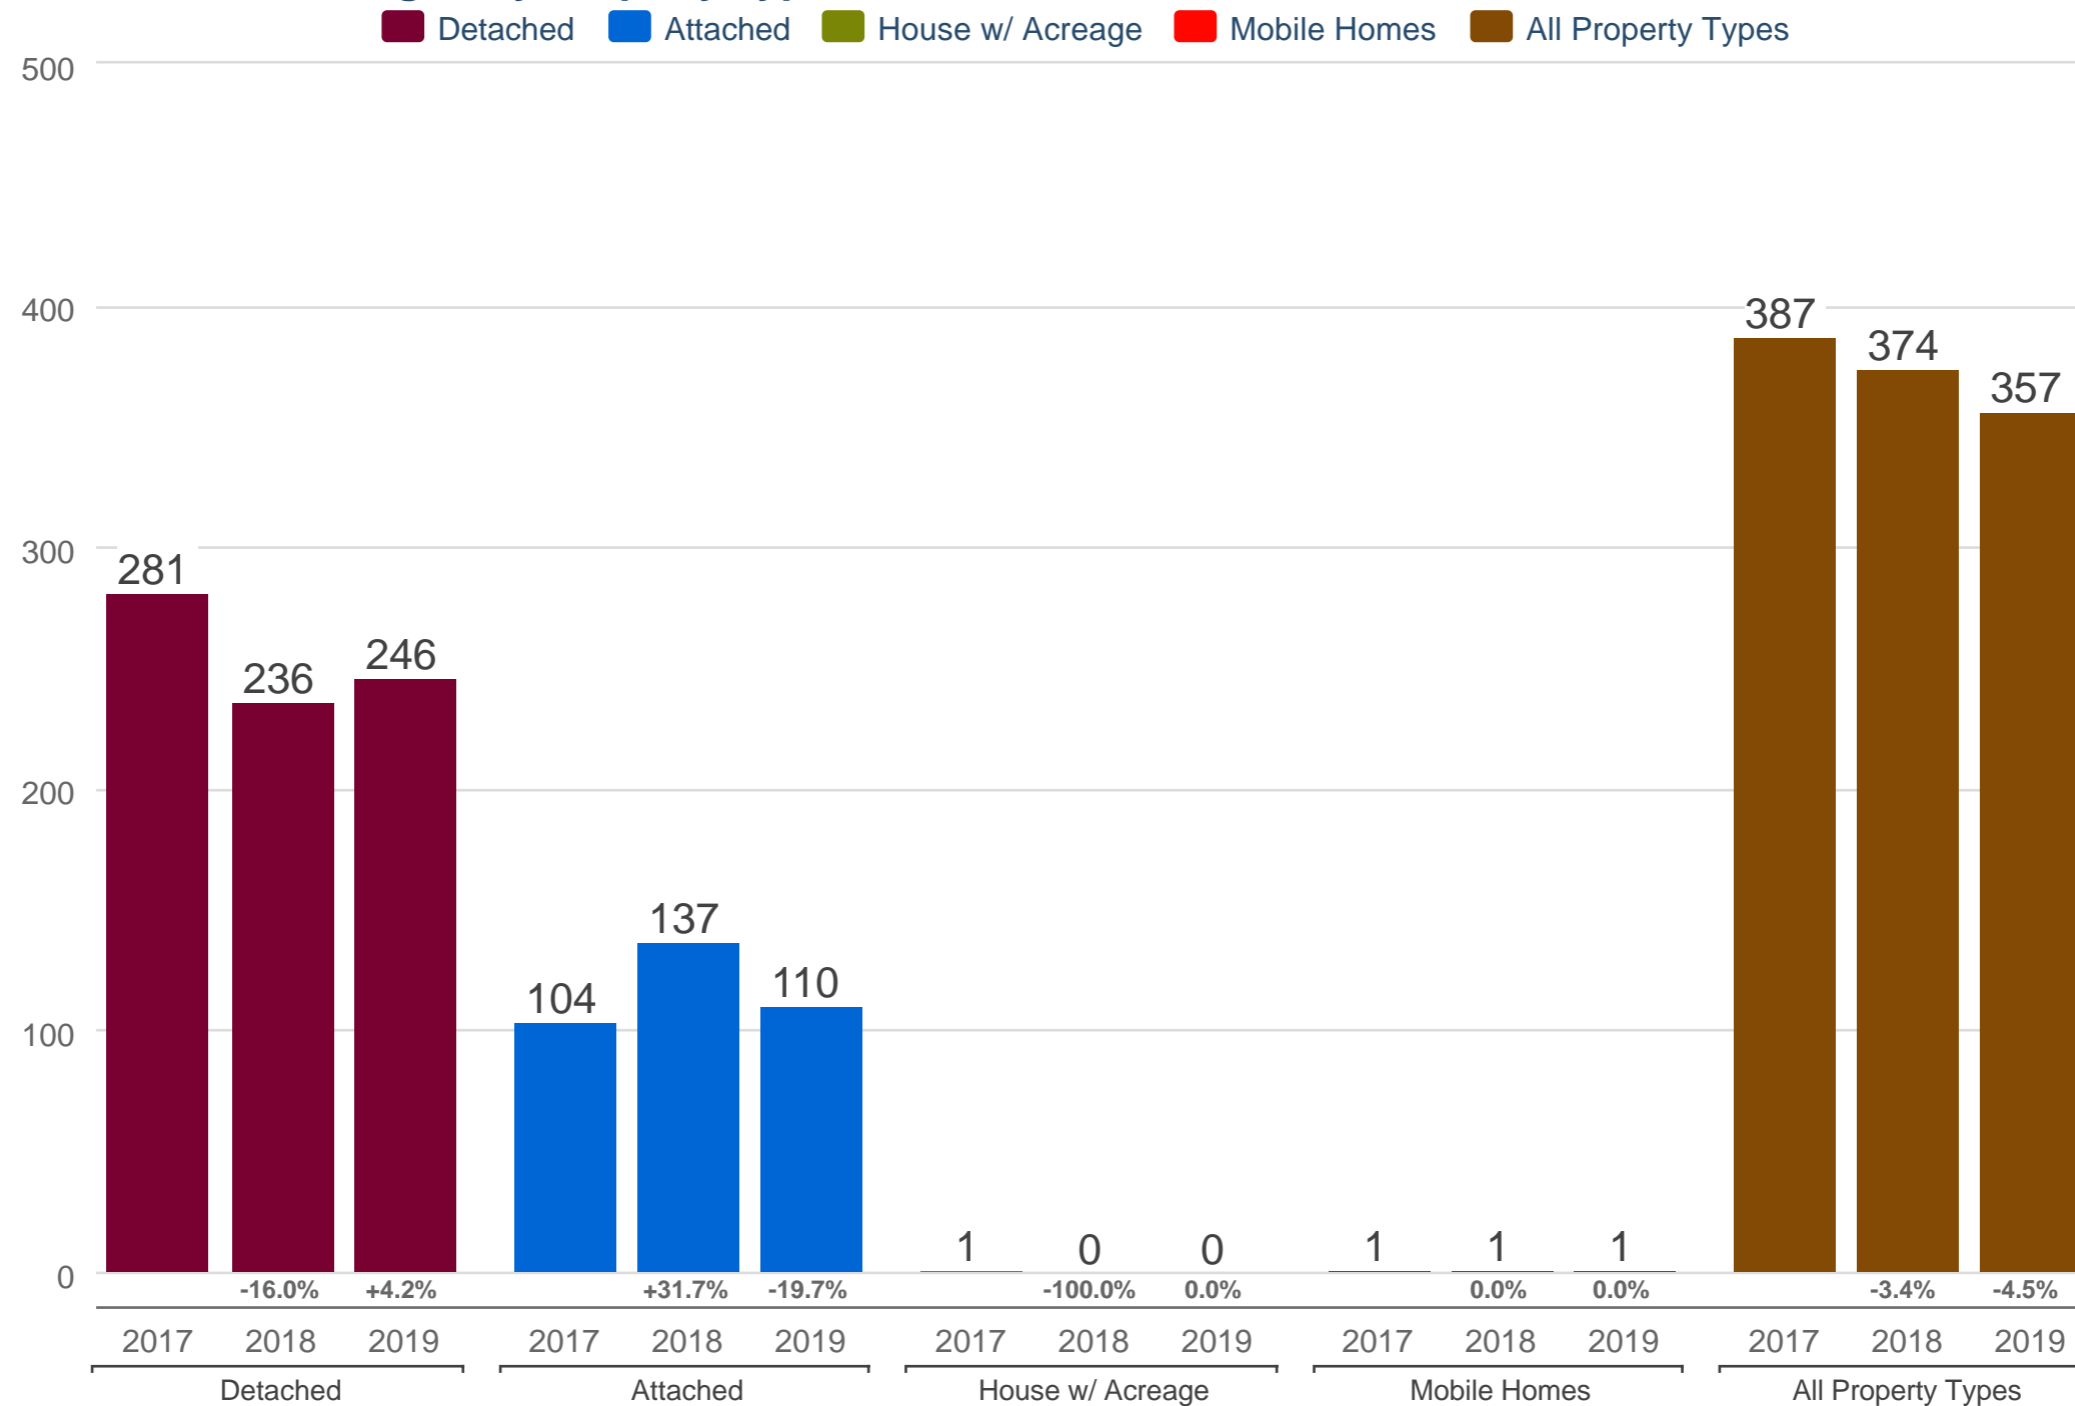

**Kevin Anderson**

Real Estate Agent - 2 Percent Realty Experts

2% Total Commission

Cell: 250-981-8182

[kevin@sellingpg.com](mailto:kevin@sellingpg.com)

[www.sellingpg.com](http://www.sellingpg.com)

### October New Listings - By Property Type

N72 - PG City Central (Zone 72)

Each data point is 12 months of activity. Data is from November 20, 2019.