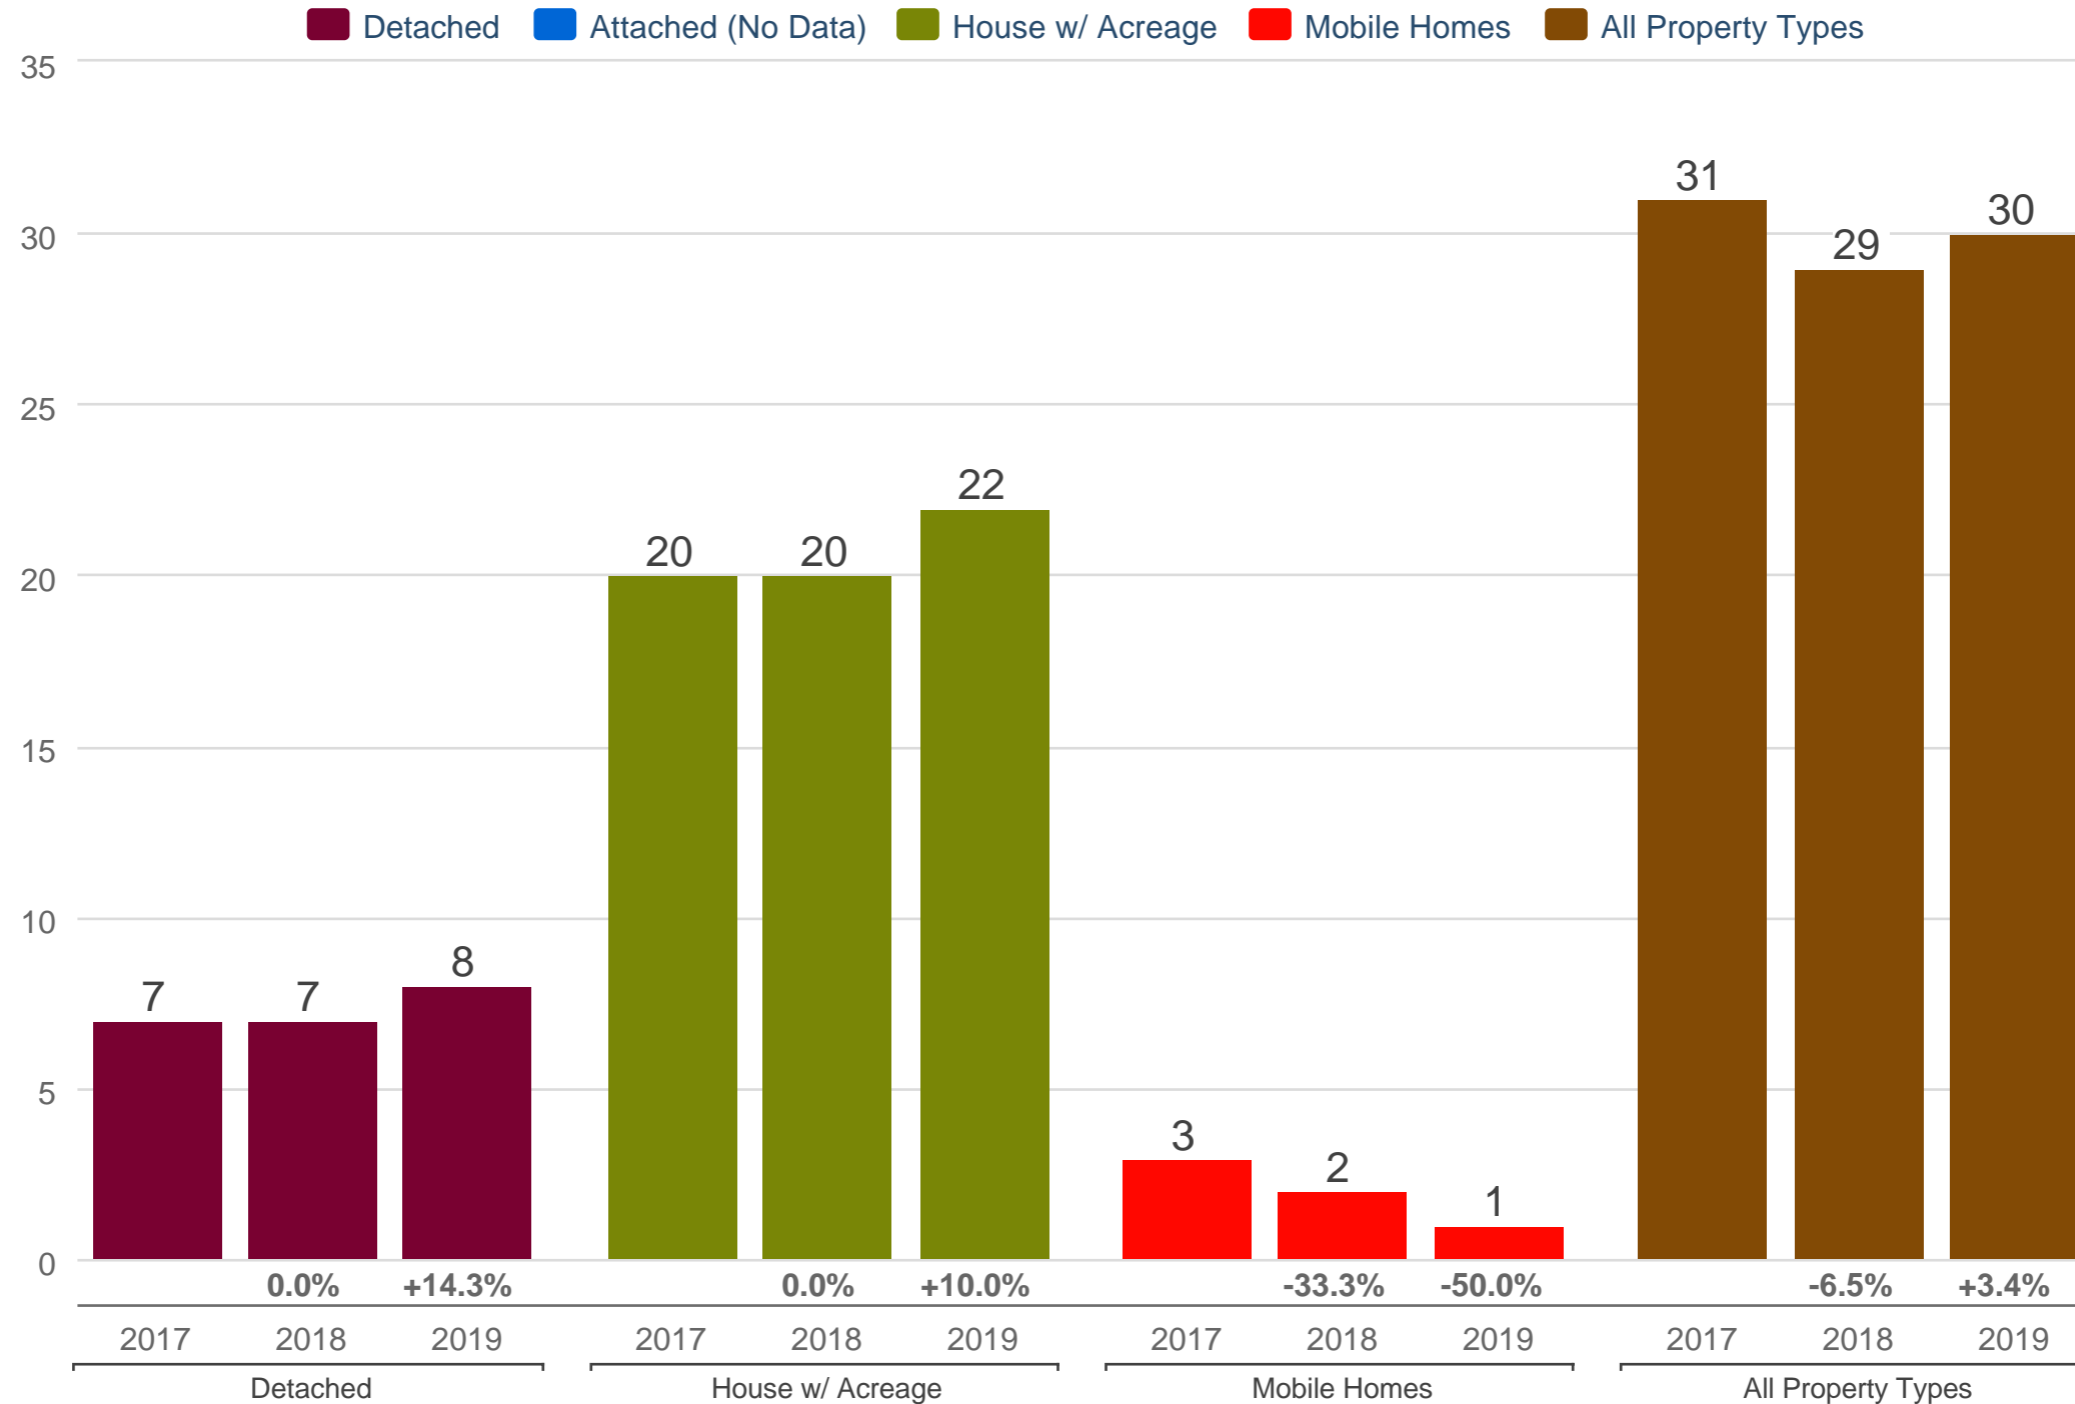

Kevin Anderson

Real Estate Agent - 2 Percent Realty Experts

2% Total Commission

Cell: 250-981-8182

kevin@sellingpg.com

www.sellingpg.com

October Active Listings - By Property Type

N77 - PG Rural West (Zone 77)

Each data point is 12 months of activity. Data is from November 20, 2019.