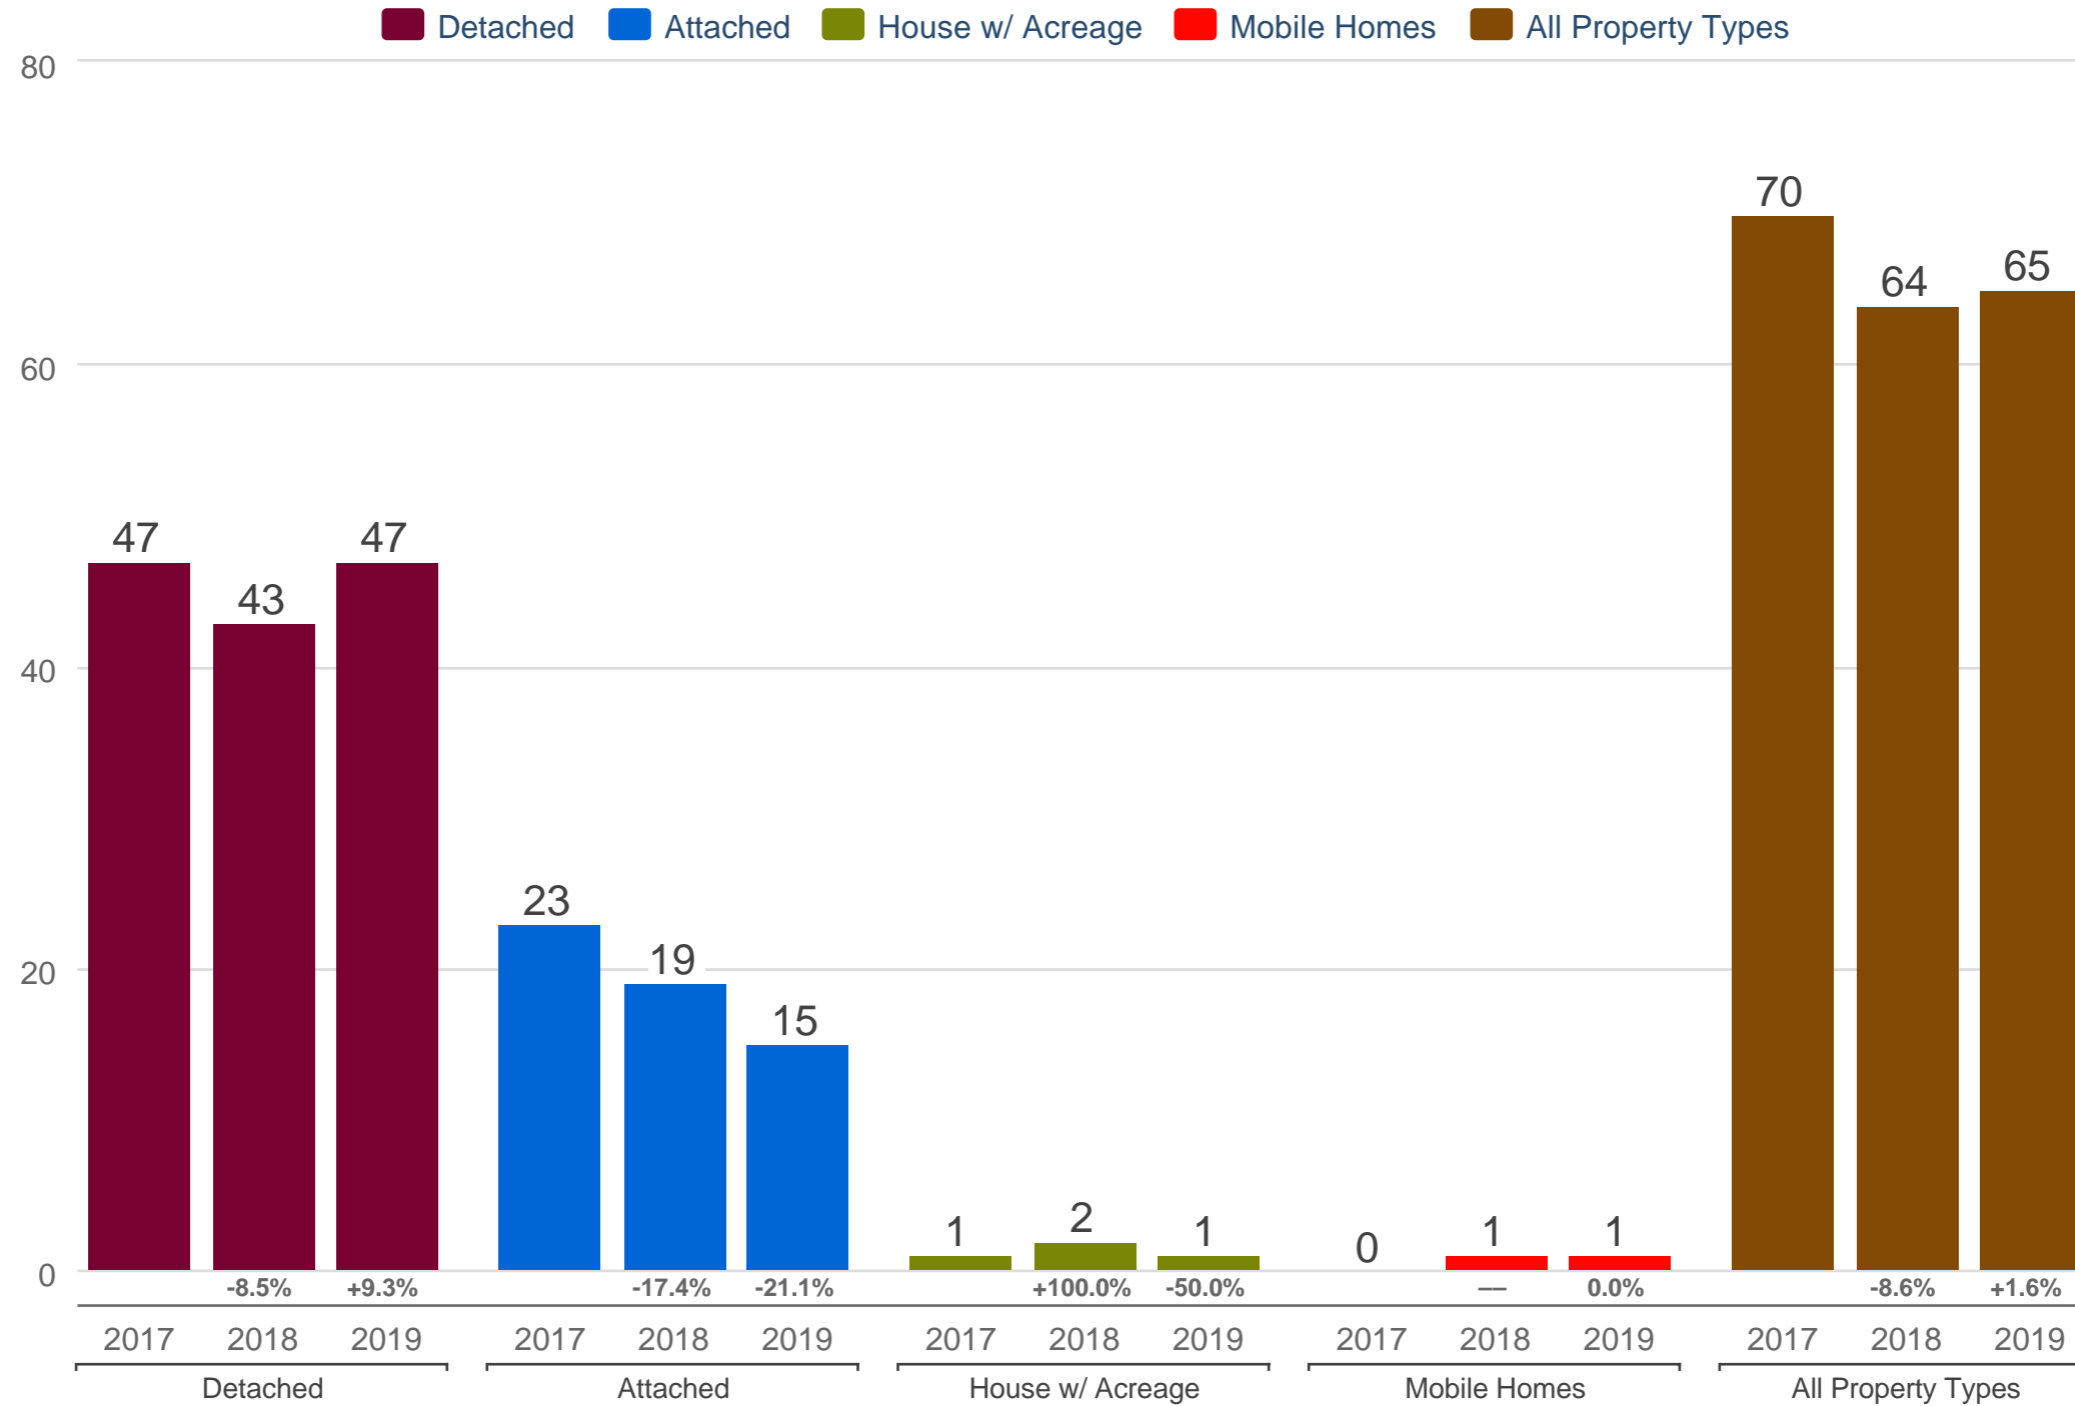

Kevin Anderson

Real Estate Agent - 2 Percent Realty Experts

2% Total Commission

Cell: 250-981-8182

kevin@sellingpg.com

www.sellingpg.com

April Active Listings - By Property Type

N71 - PG City West (Zone 71)

Each data point is 12 months of activity. Data is from May 24, 2019.