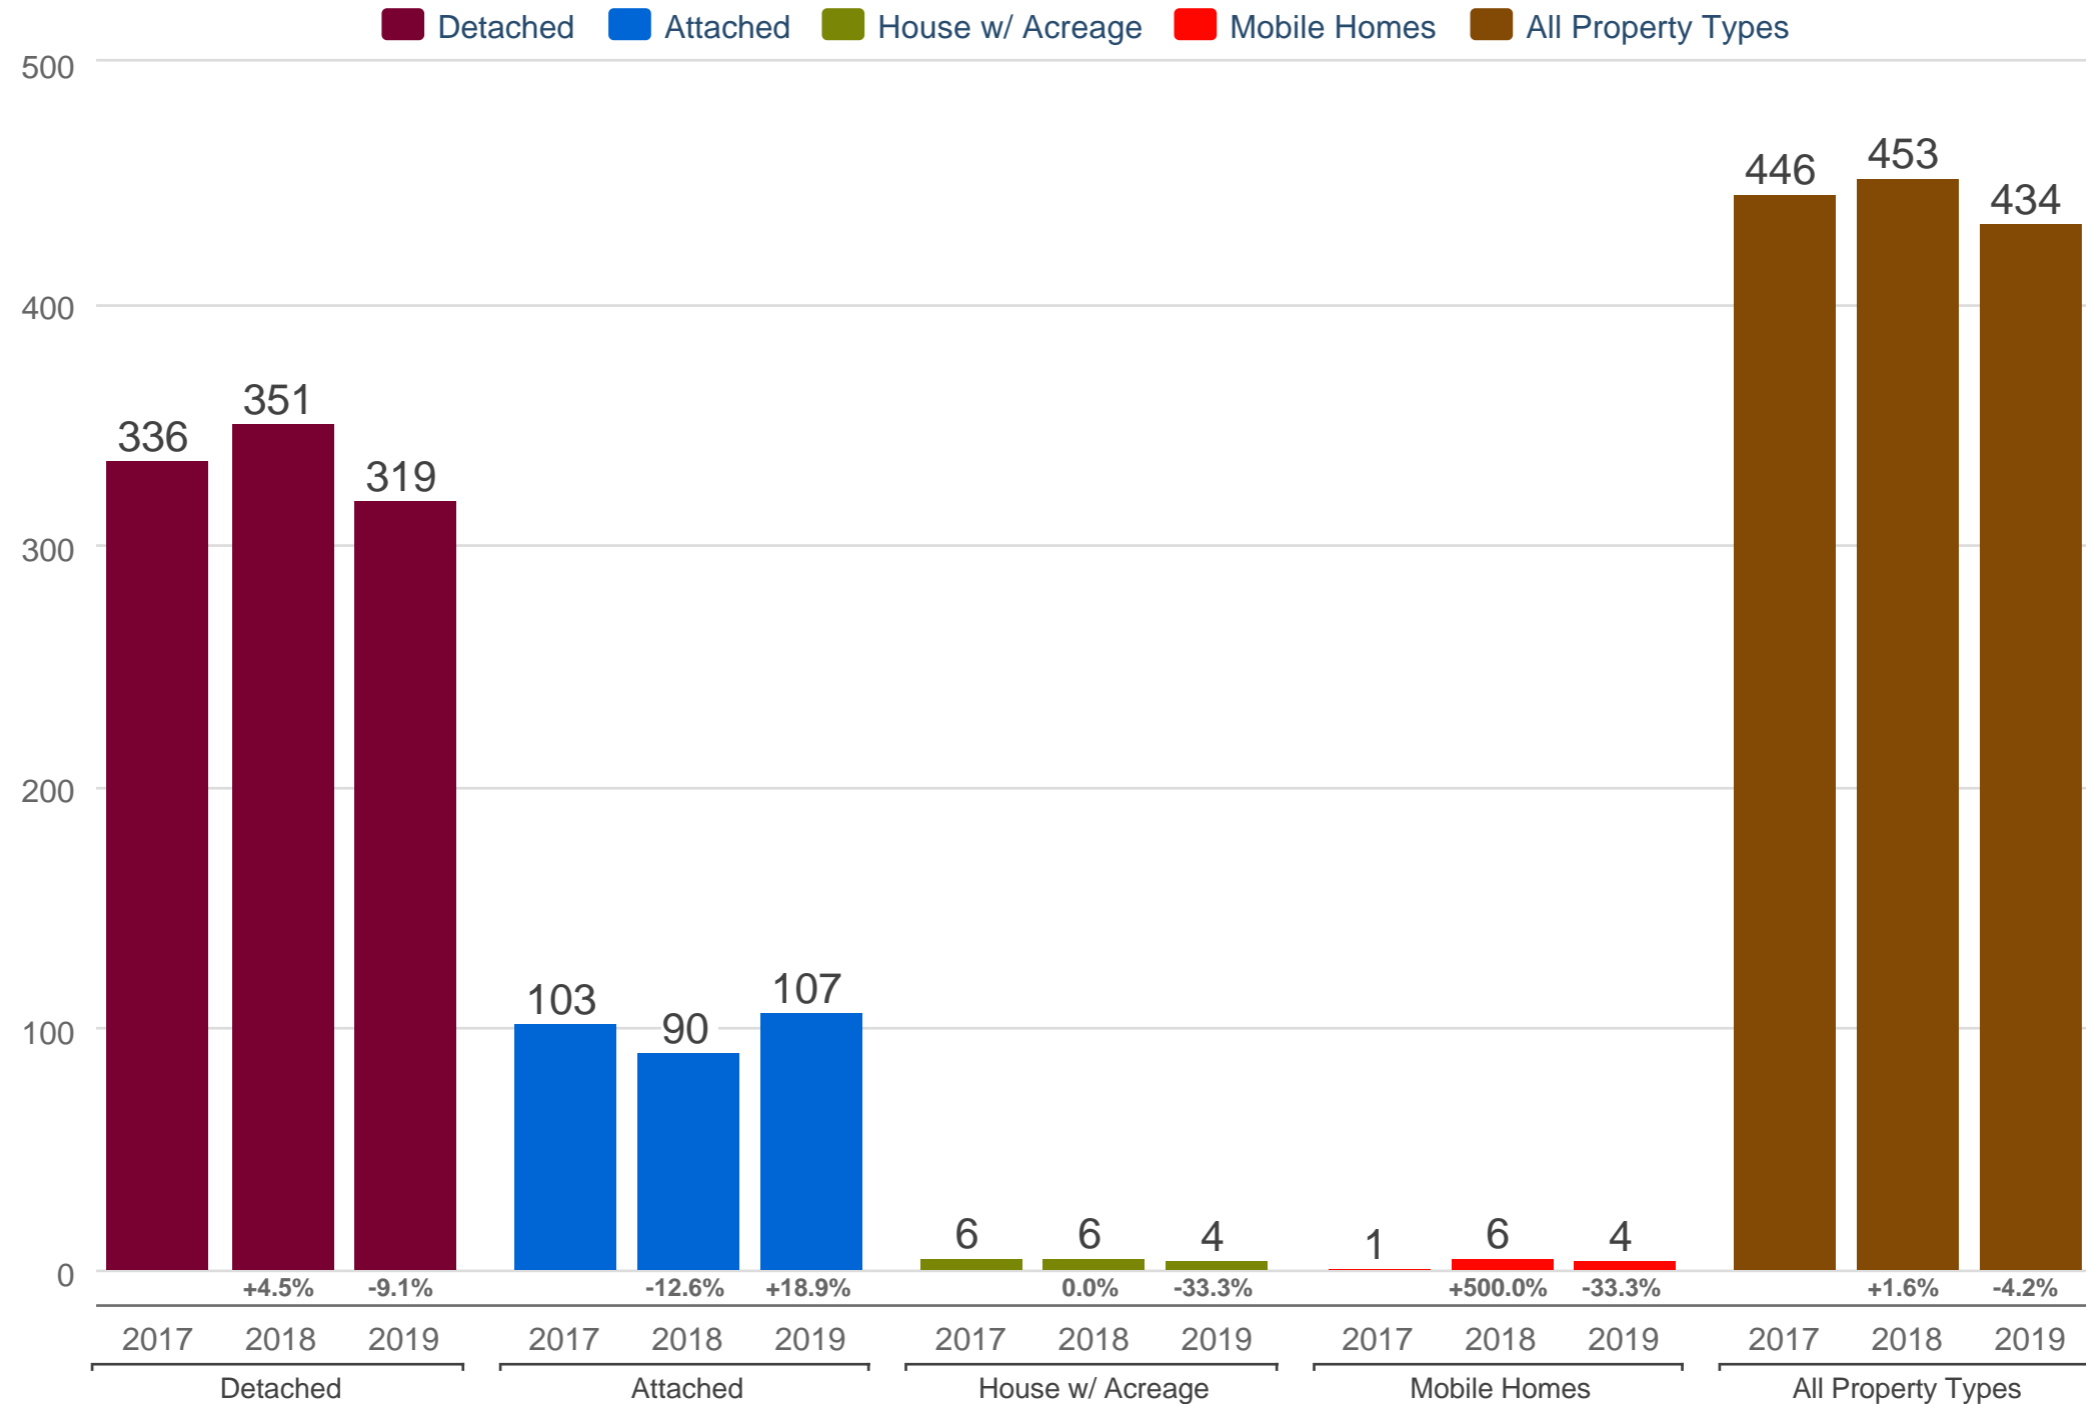

Kevin Anderson

Real Estate Agent - 2 Percent Realty Experts

2% Total Commission

Cell: 250-981-8182

kevin@sellingpg.com

www.sellingpg.com

October New Listings - By Property Type

N71 - PG City West (Zone 71)

Each data point is 12 months of activity. Data is from November 12, 2019.