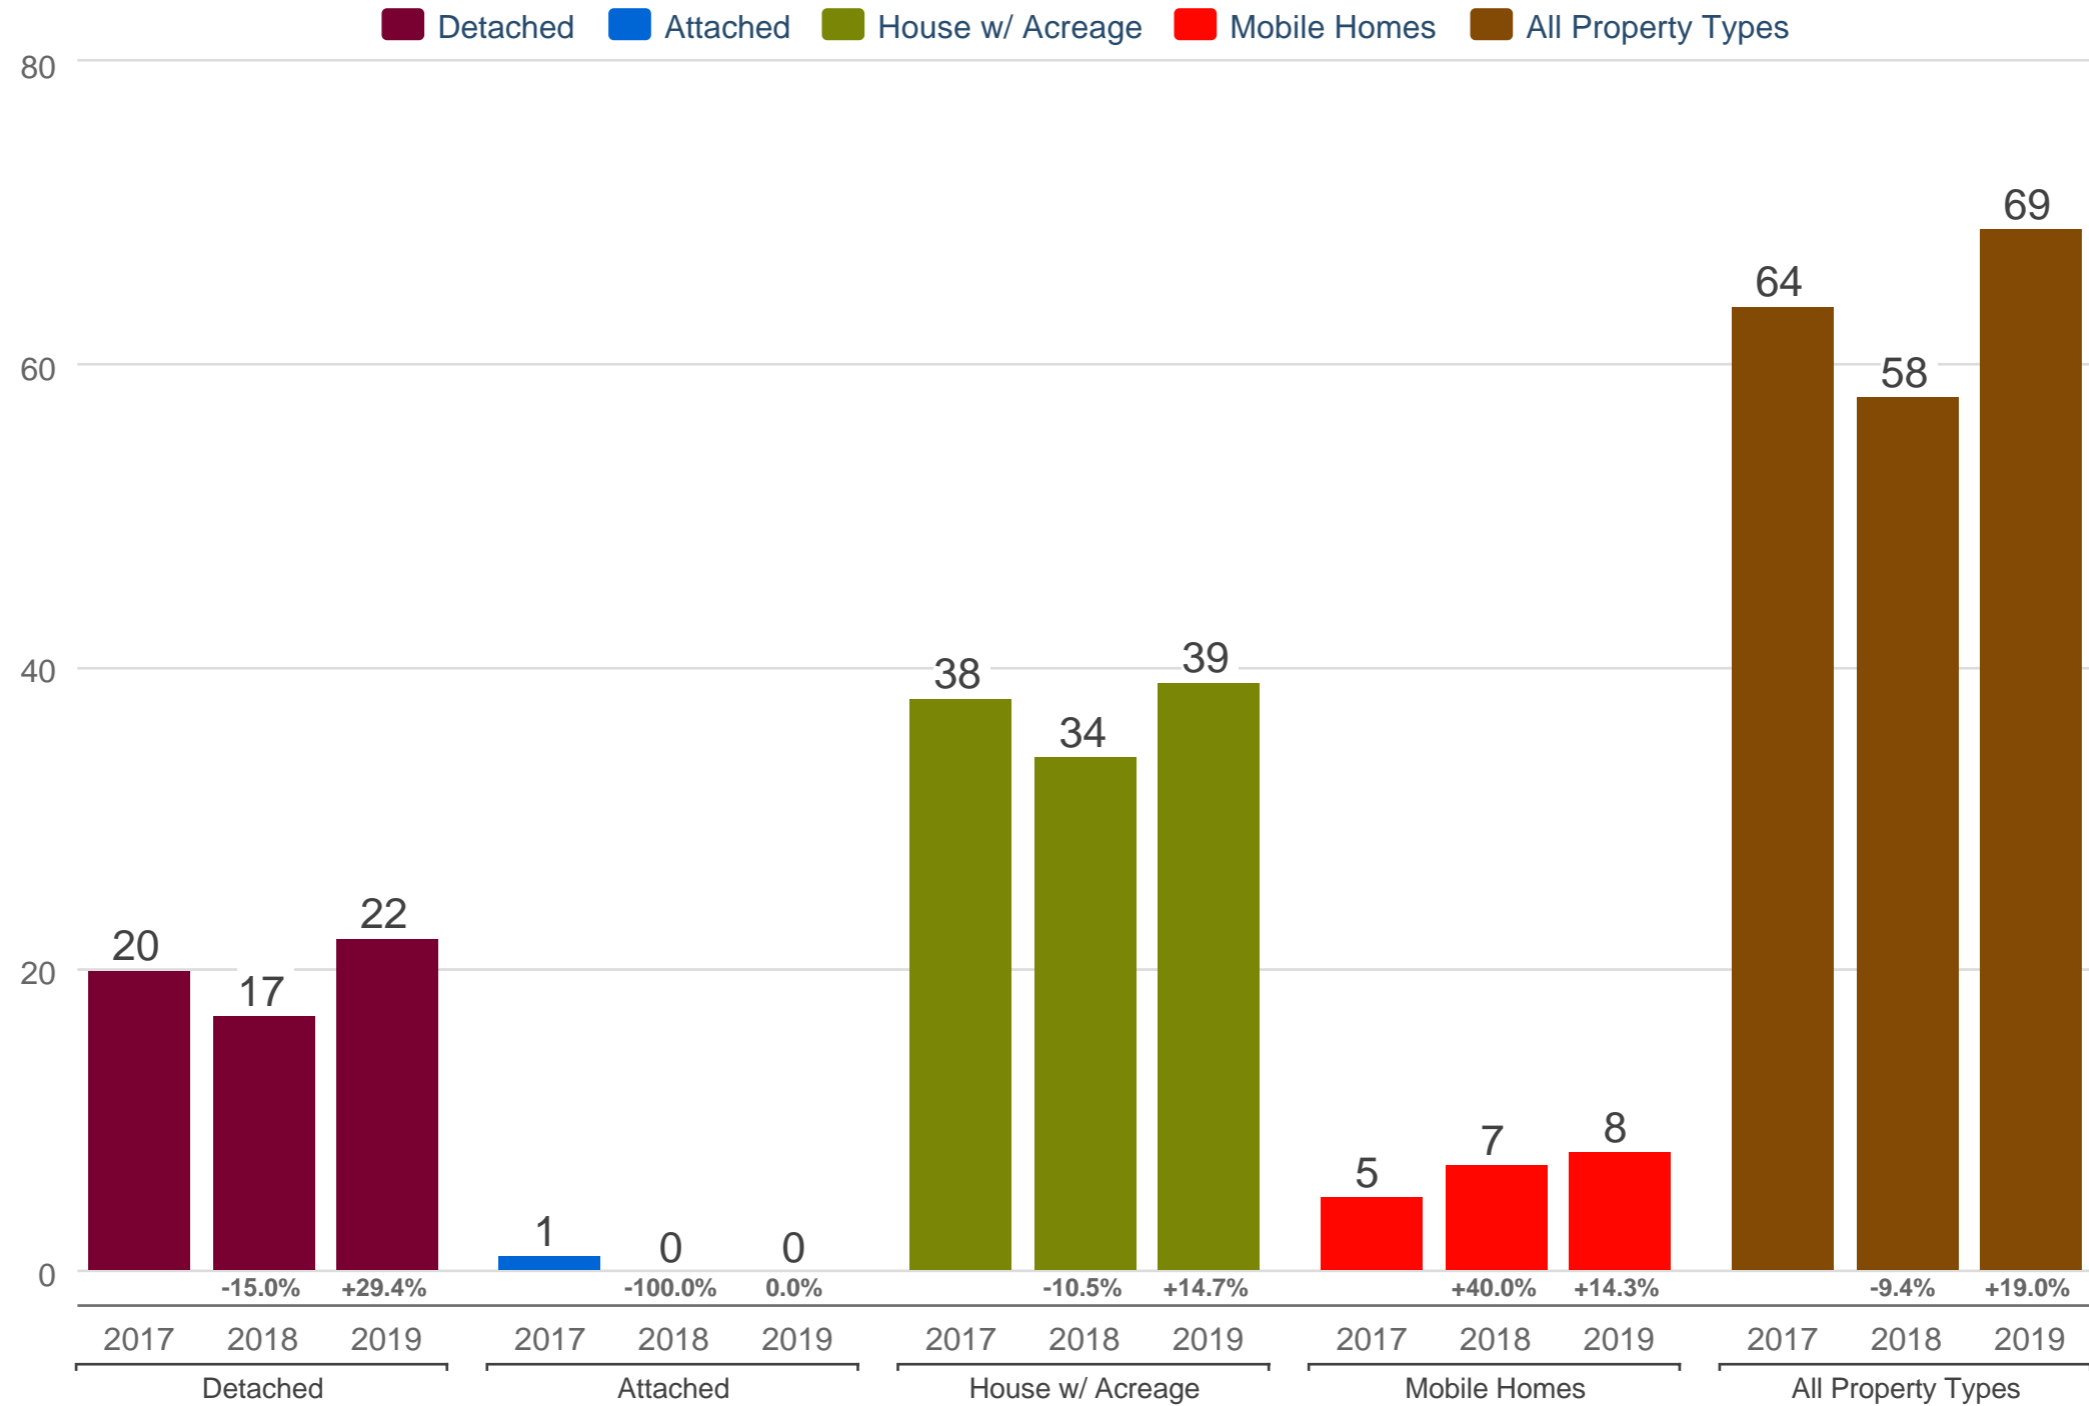

Kevin Anderson

Real Estate Agent - 2 Percent Realty Experts

2% Total Commission

Cell: 250-981-8182

kevin@sellingpg.com

www.sellingpg.com

October Sales - By Property Type

N77 - PG Rural West (Zone 77)

Each data point is 12 months of activity. Data is from November 12, 2019.