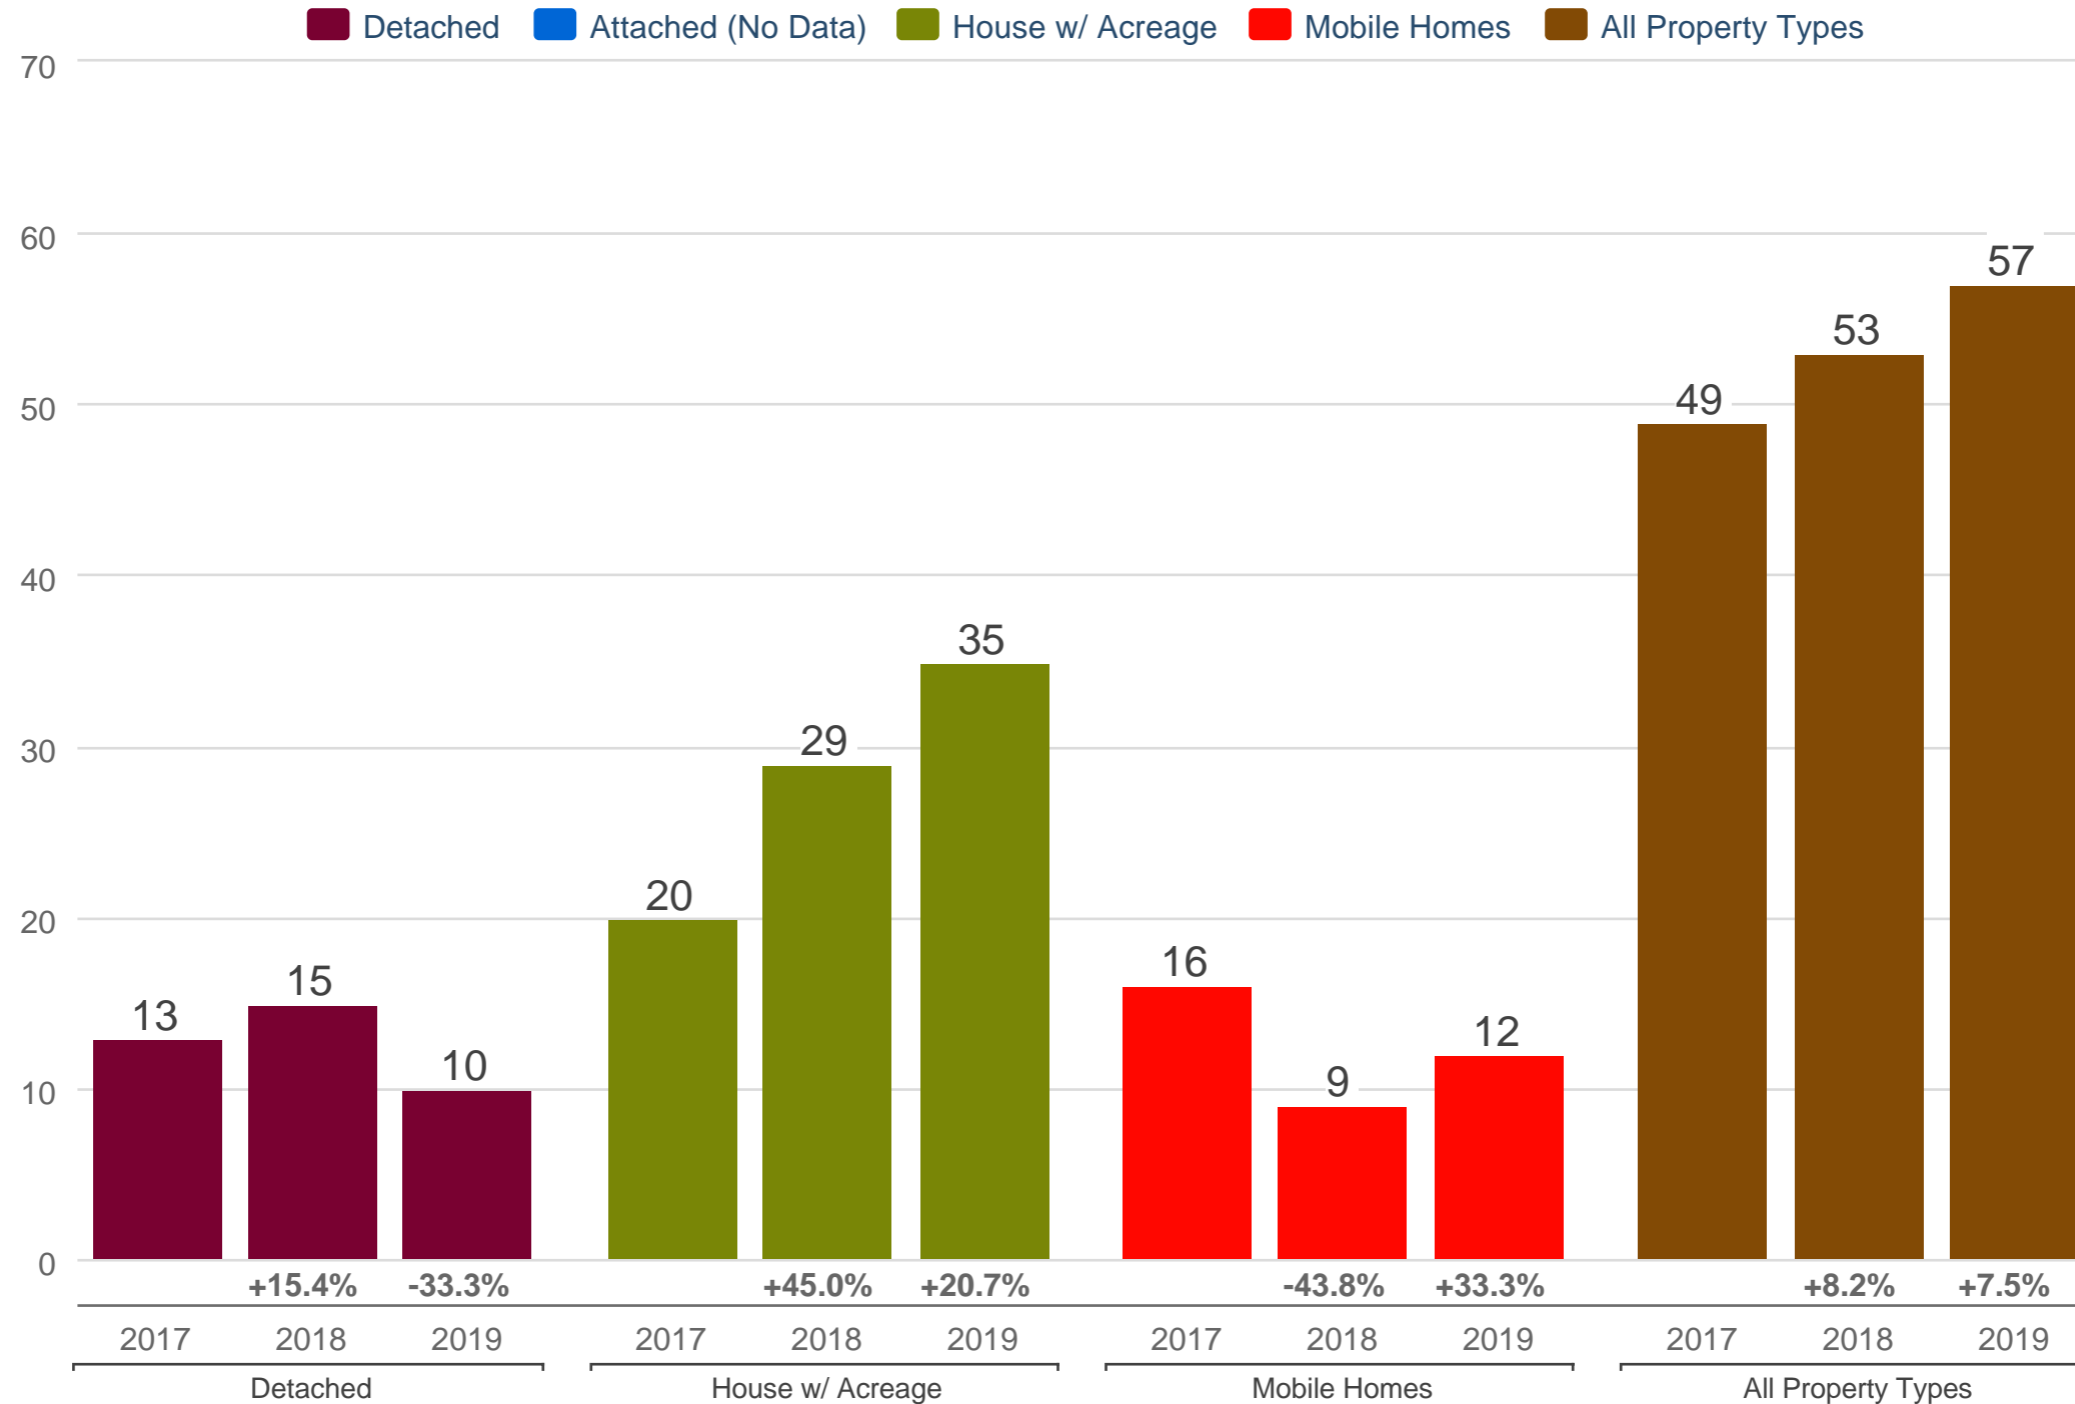

Kevin Anderson

Real Estate Agent - 2 Percent Realty Experts

2% Total Commission

Cell: 250-981-8182

kevin@sellingpg.com

www.sellingpg.com

October Sales - By Property Type

N76 - PG Rural North (Zone 76)

Each data point is 12 months of activity. Data is from November 20, 2019.