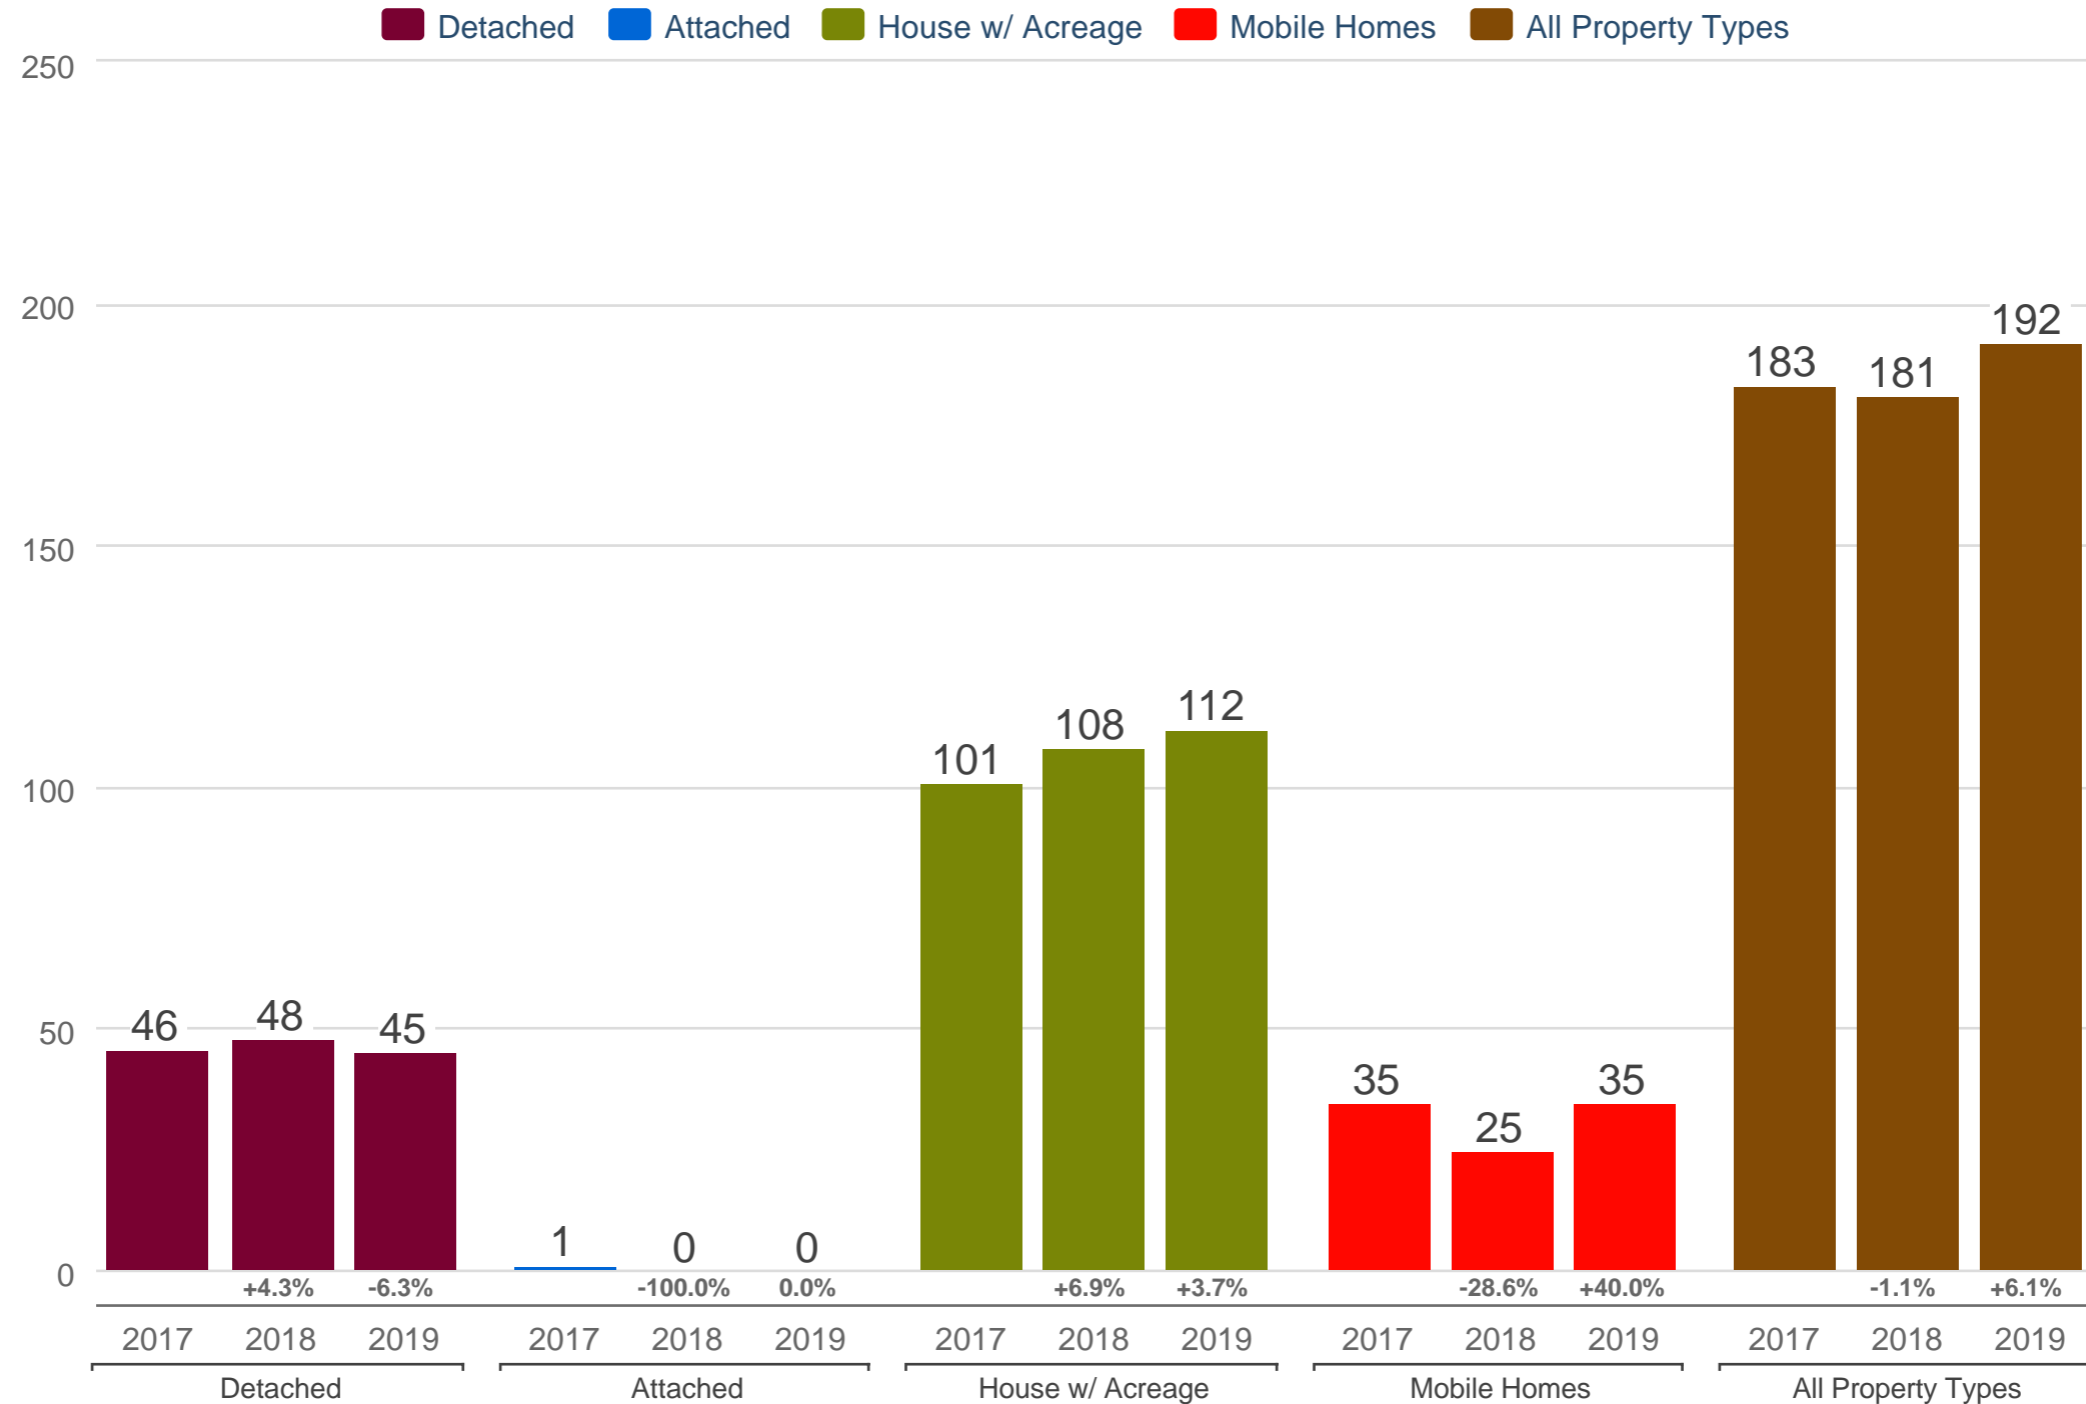

Kevin Anderson

Real Estate Agent - 2 Percent Realty Experts

2% Total Commission

Cell: 250-981-8182

kevin@sellingpg.com

www.sellingpg.com

October Sales - By Property Type

N - PG Rural Areas

Each data point is 12 months of activity. Data is from November 20, 2019.