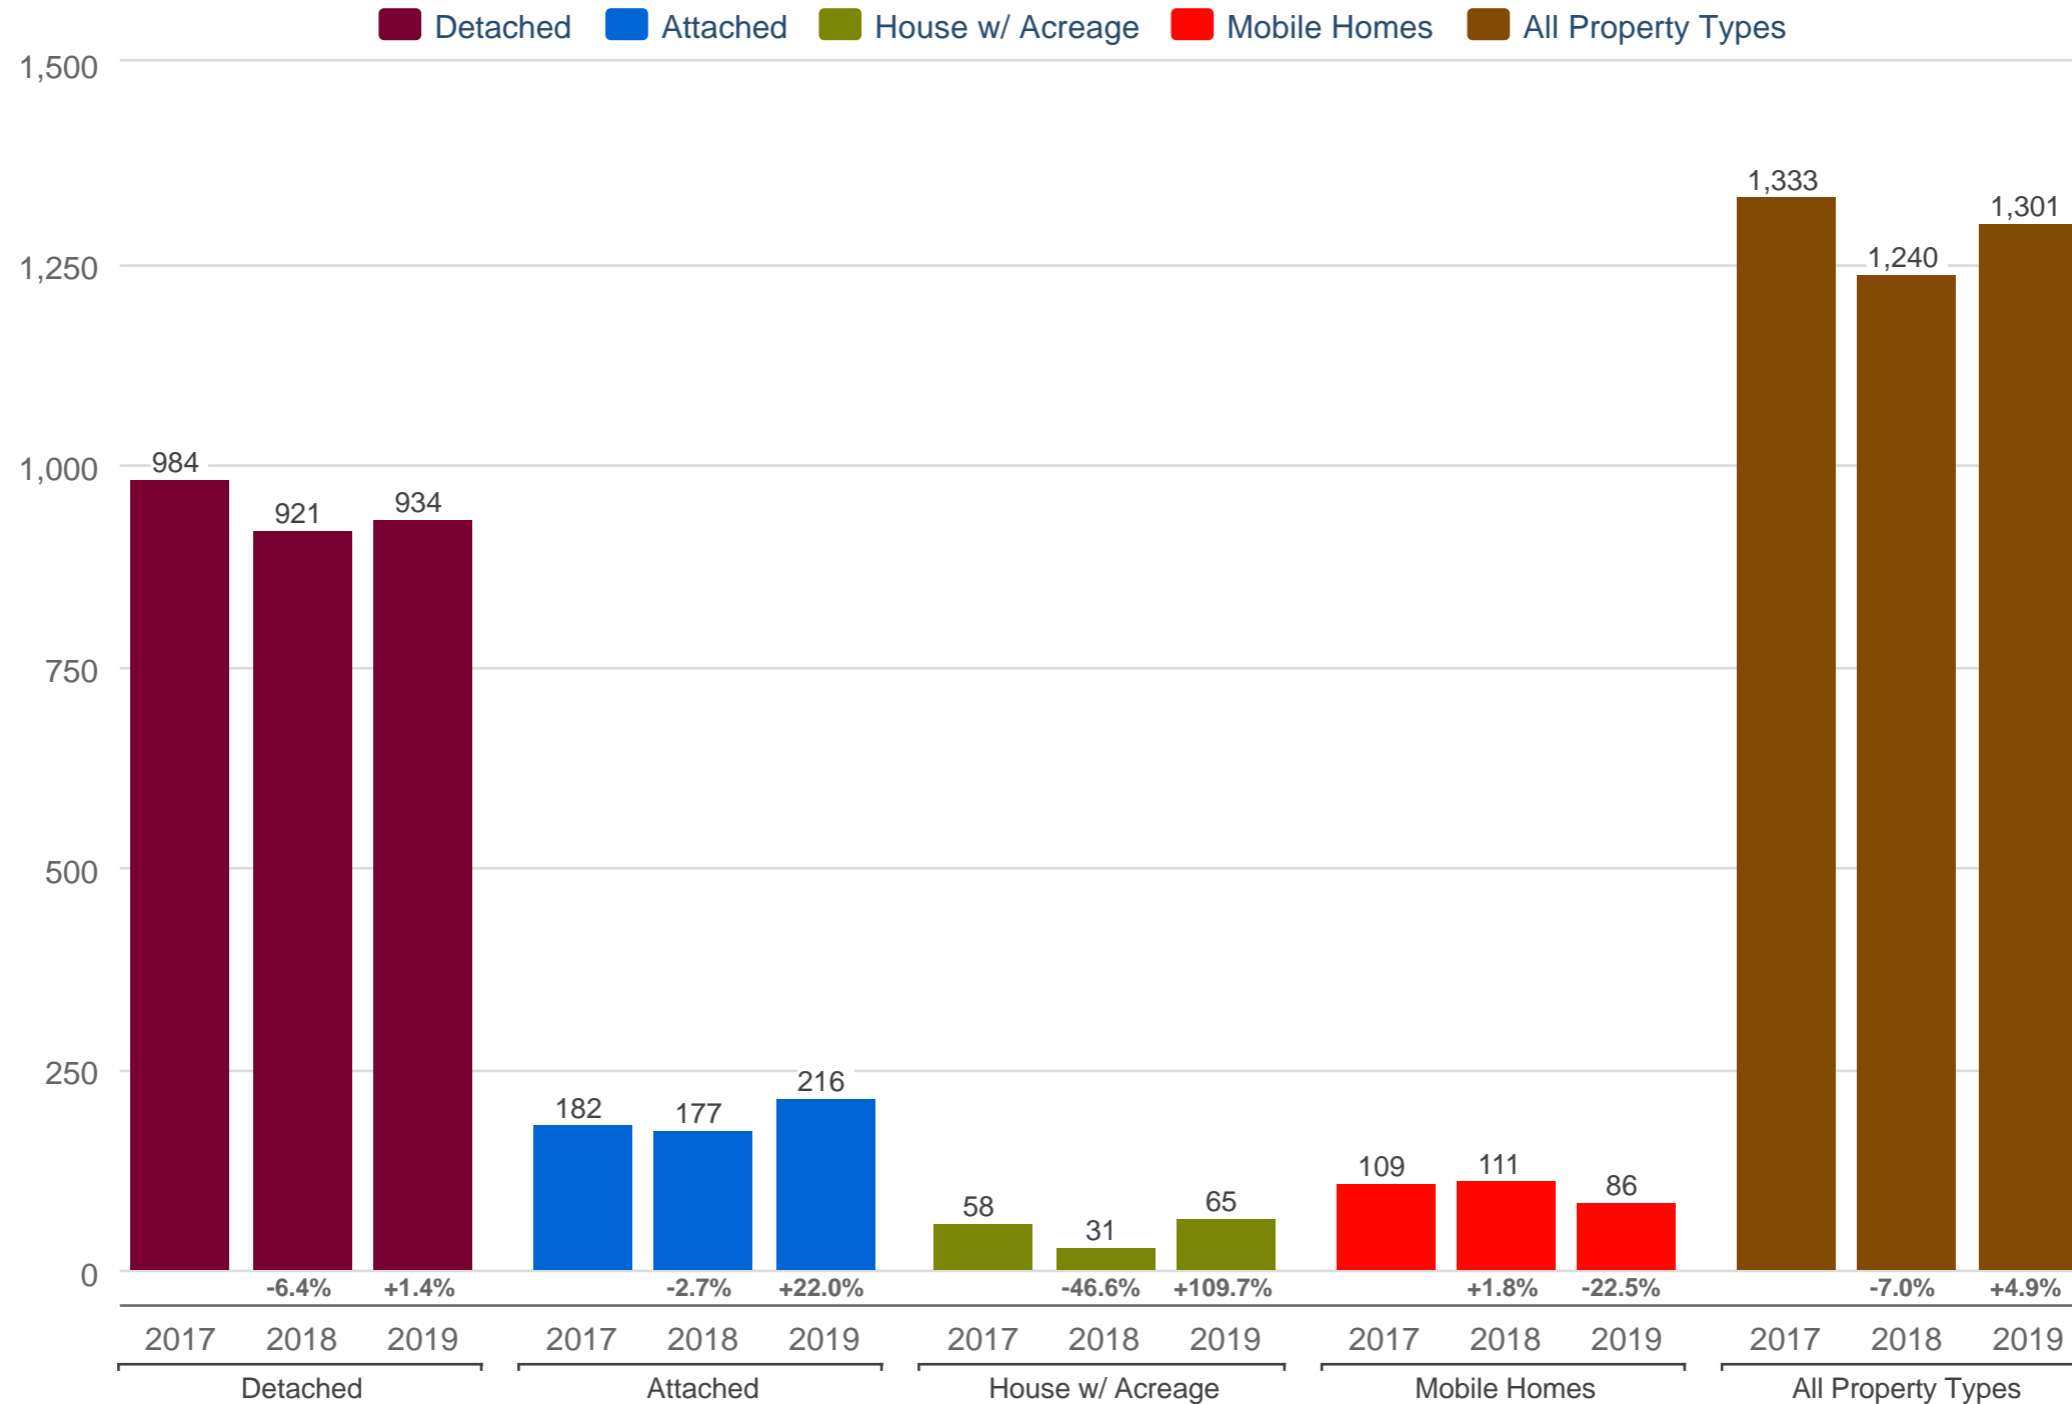

Kevin Anderson

Real Estate Agent - 2 Percent Realty Experts

2% Total Commission

Cell: 250-981-8182

kevin@sellingpg.com

www.sellingpg.com

October Sales - By Property Type

N - PG City Areas

Each data point is 12 months of activity. Data is from November 20, 2019.