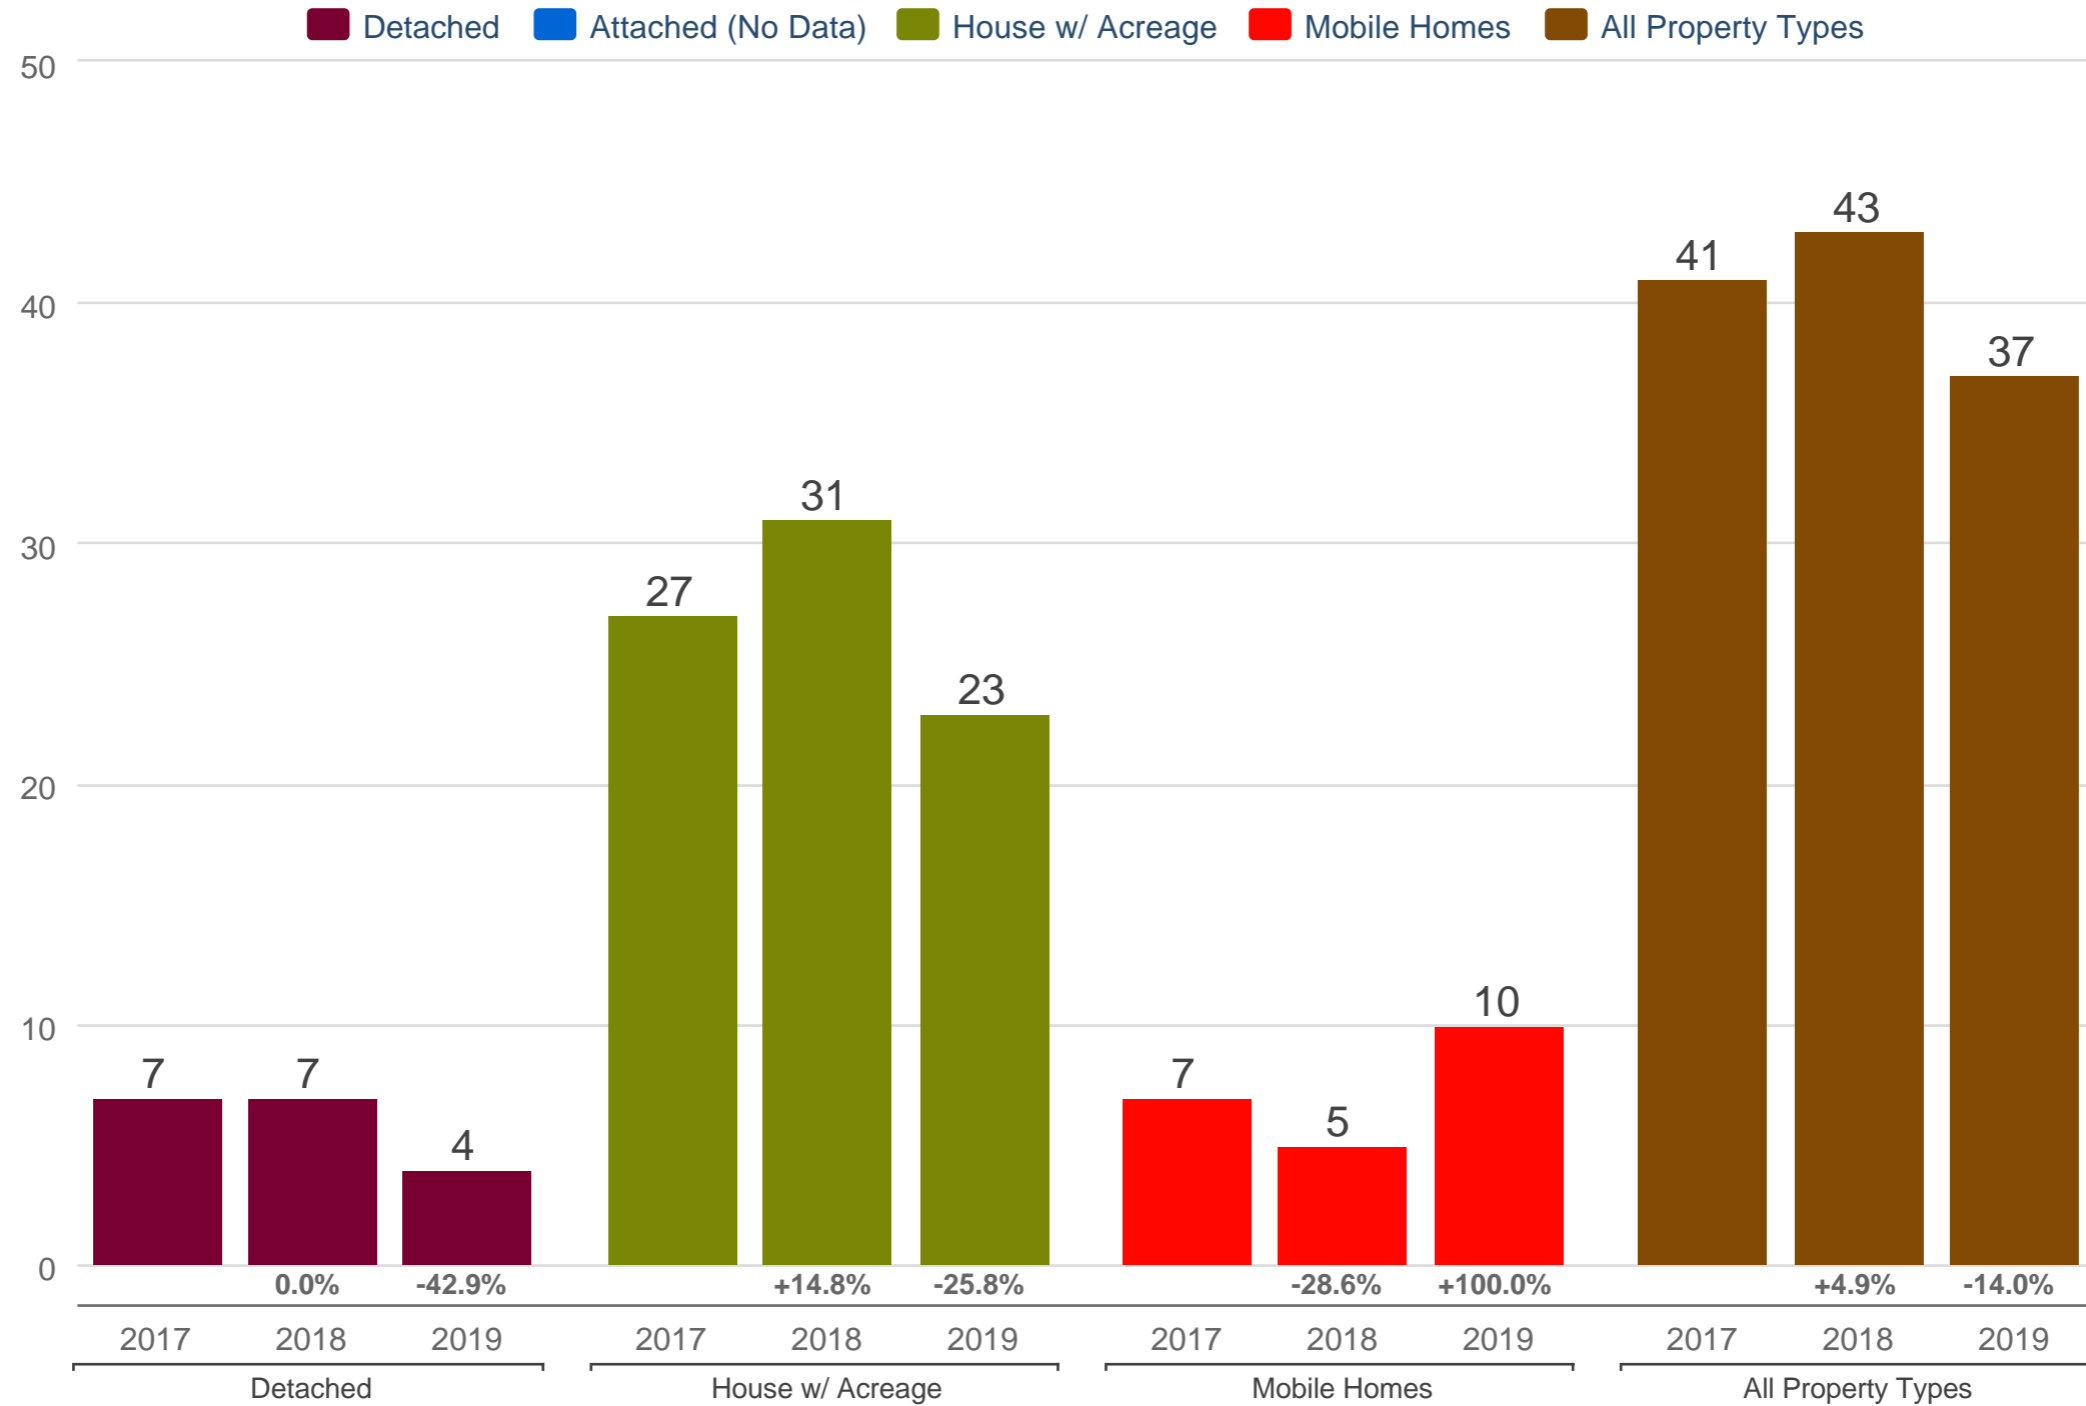

Kevin Anderson

Real Estate Agent - 2 Percent Realty Experts

2% Total Commission

Cell: 250-981-8182

kevin@sellingpg.com

www.sellingpg.com

October Sales - By Property Type

N78 - PG Rural South (Zone 78)

Each data point is 12 months of activity. Data is from November 12, 2019.