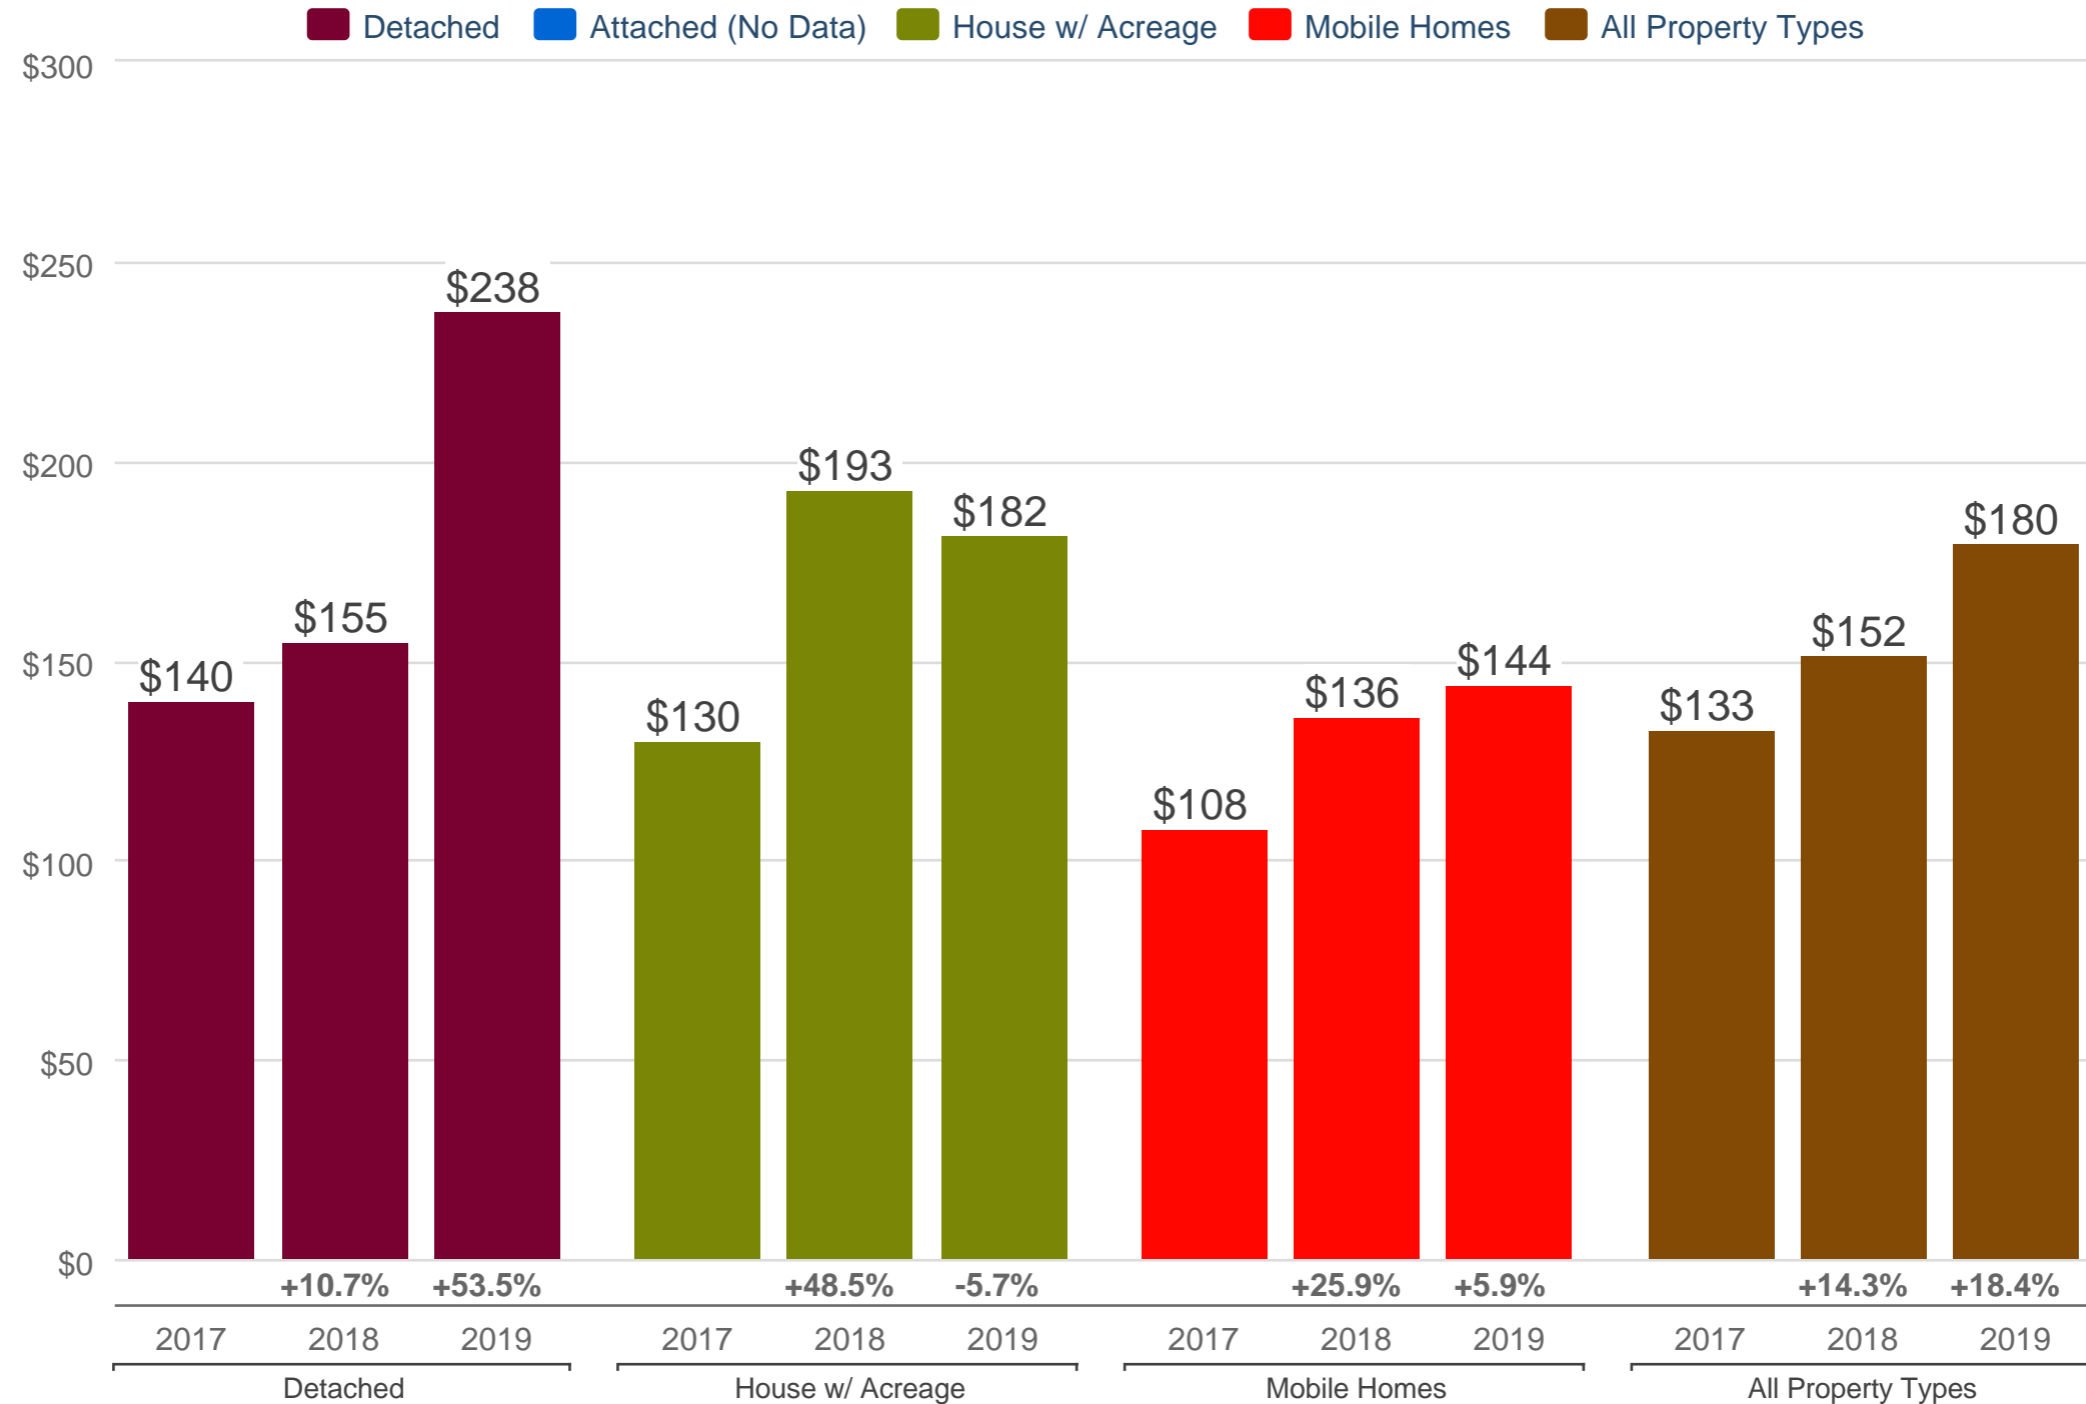

Kevin Anderson

Real Estate Agent - 2 Percent Realty Experts

2% Total Commission

Cell: 250-981-8182

kevin@sellingpg.com

www.sellingpg.com

October Median Price Per Square Foot - By Property Type

N75 - PG City South East (Zone 75)

Each data point is 12 months of activity. Data is from November 20, 2019.