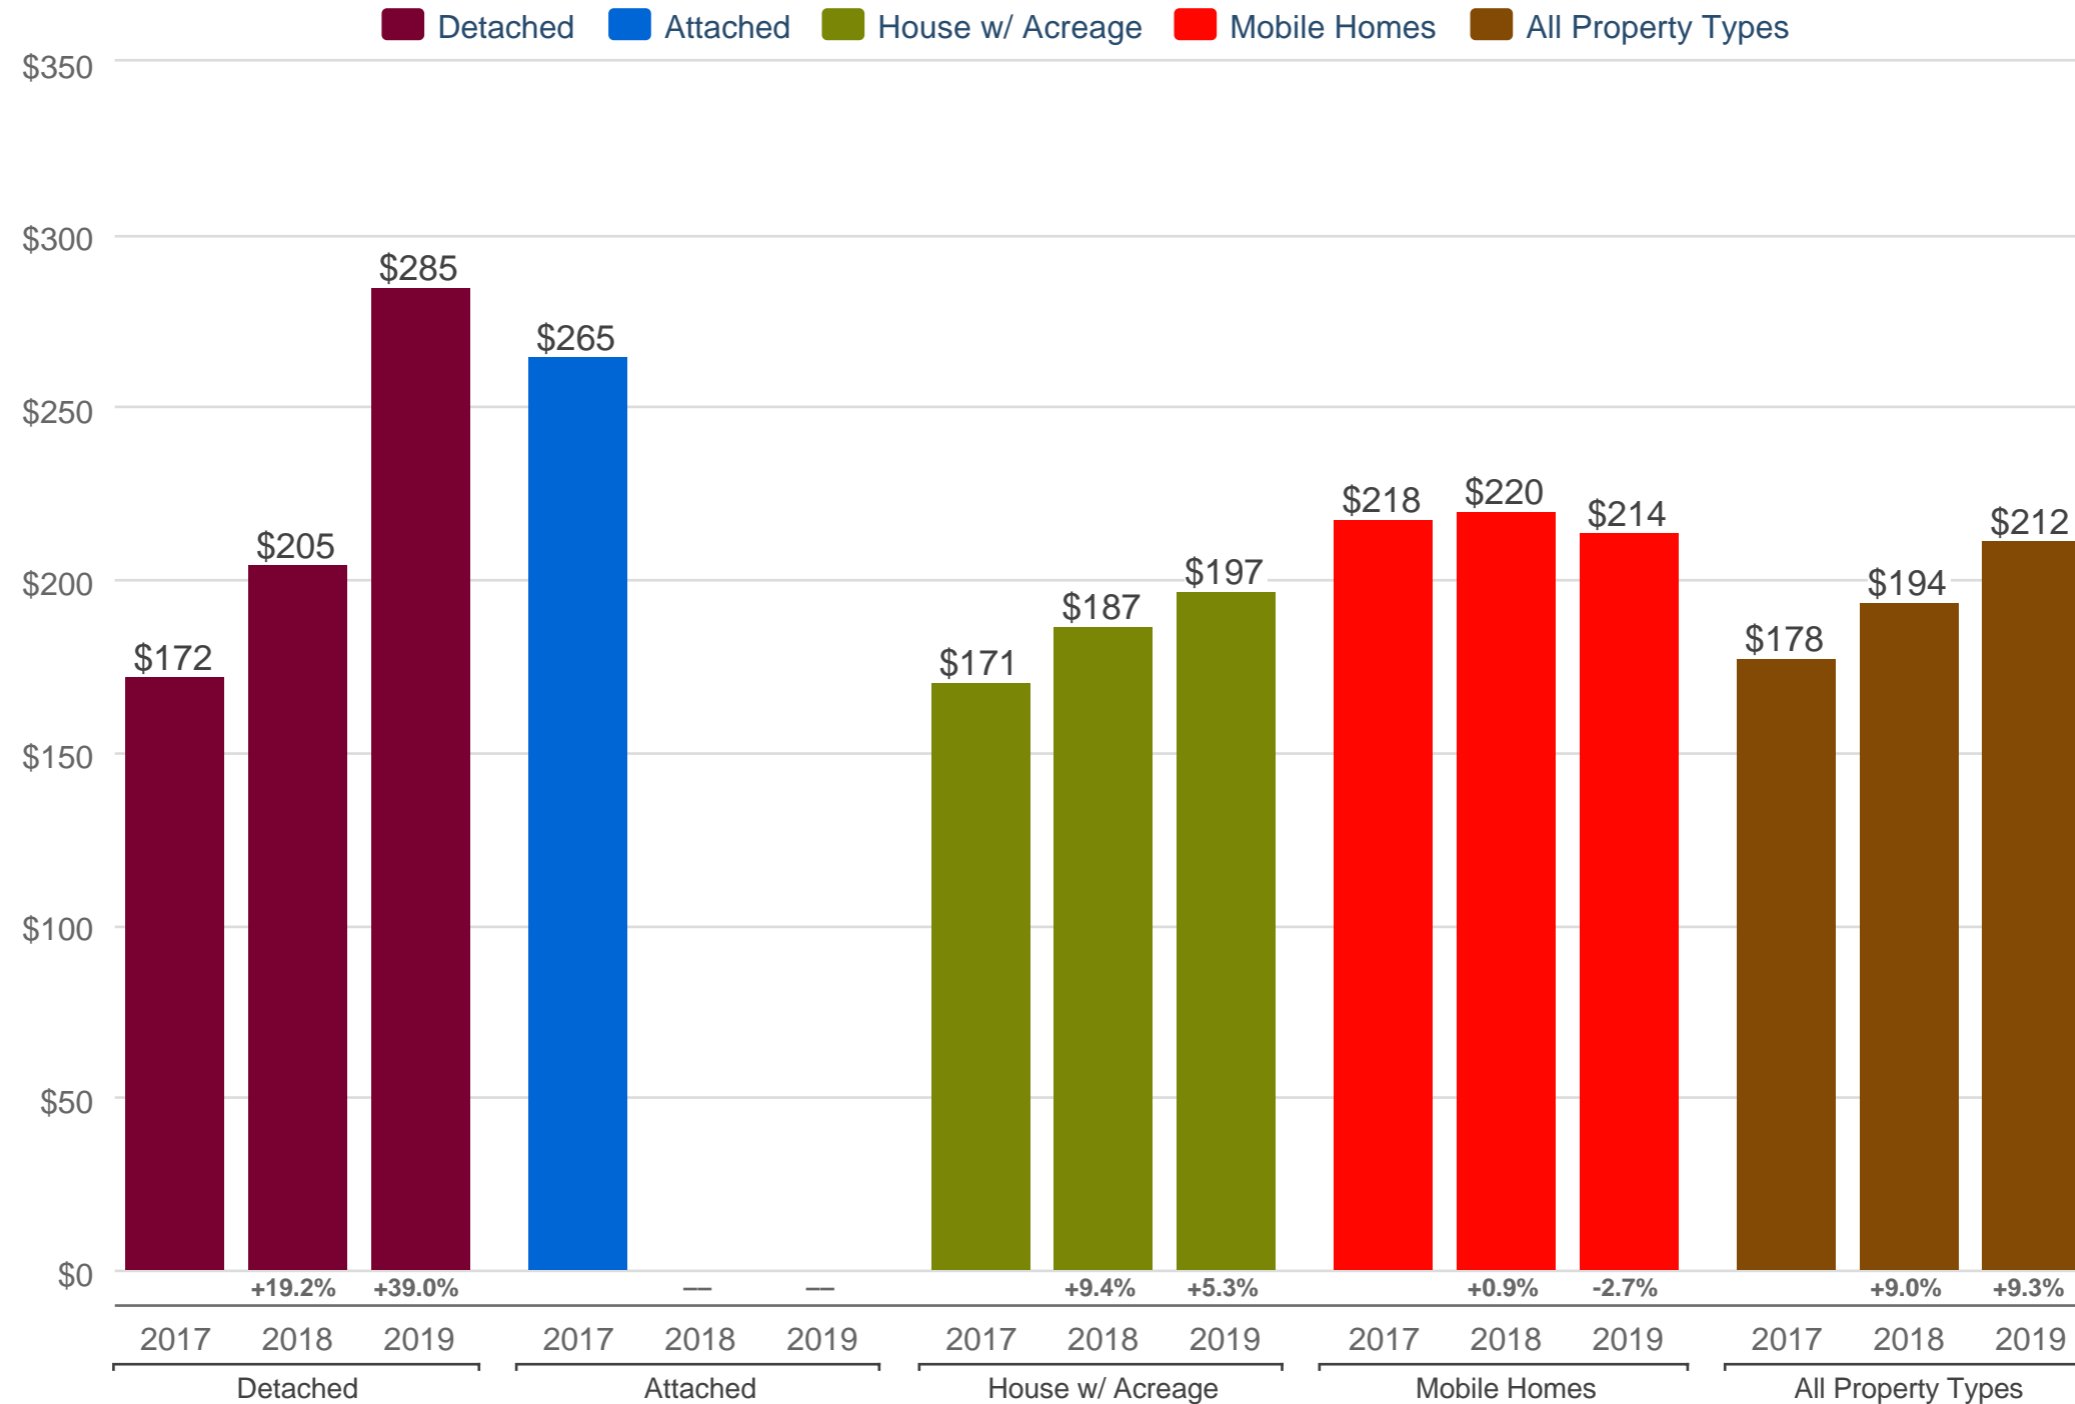

Kevin Anderson

Real Estate Agent - 2 Percent Realty Experts

2% Total Commission

Cell: 250-981-8182

kevin@sellingpg.com

www.sellingpg.com

October Median Price Per Square Foot - By Property Type

N77 - PG Rural West (Zone 77)

Each data point is 12 months of activity. Data is from November 20, 2019.