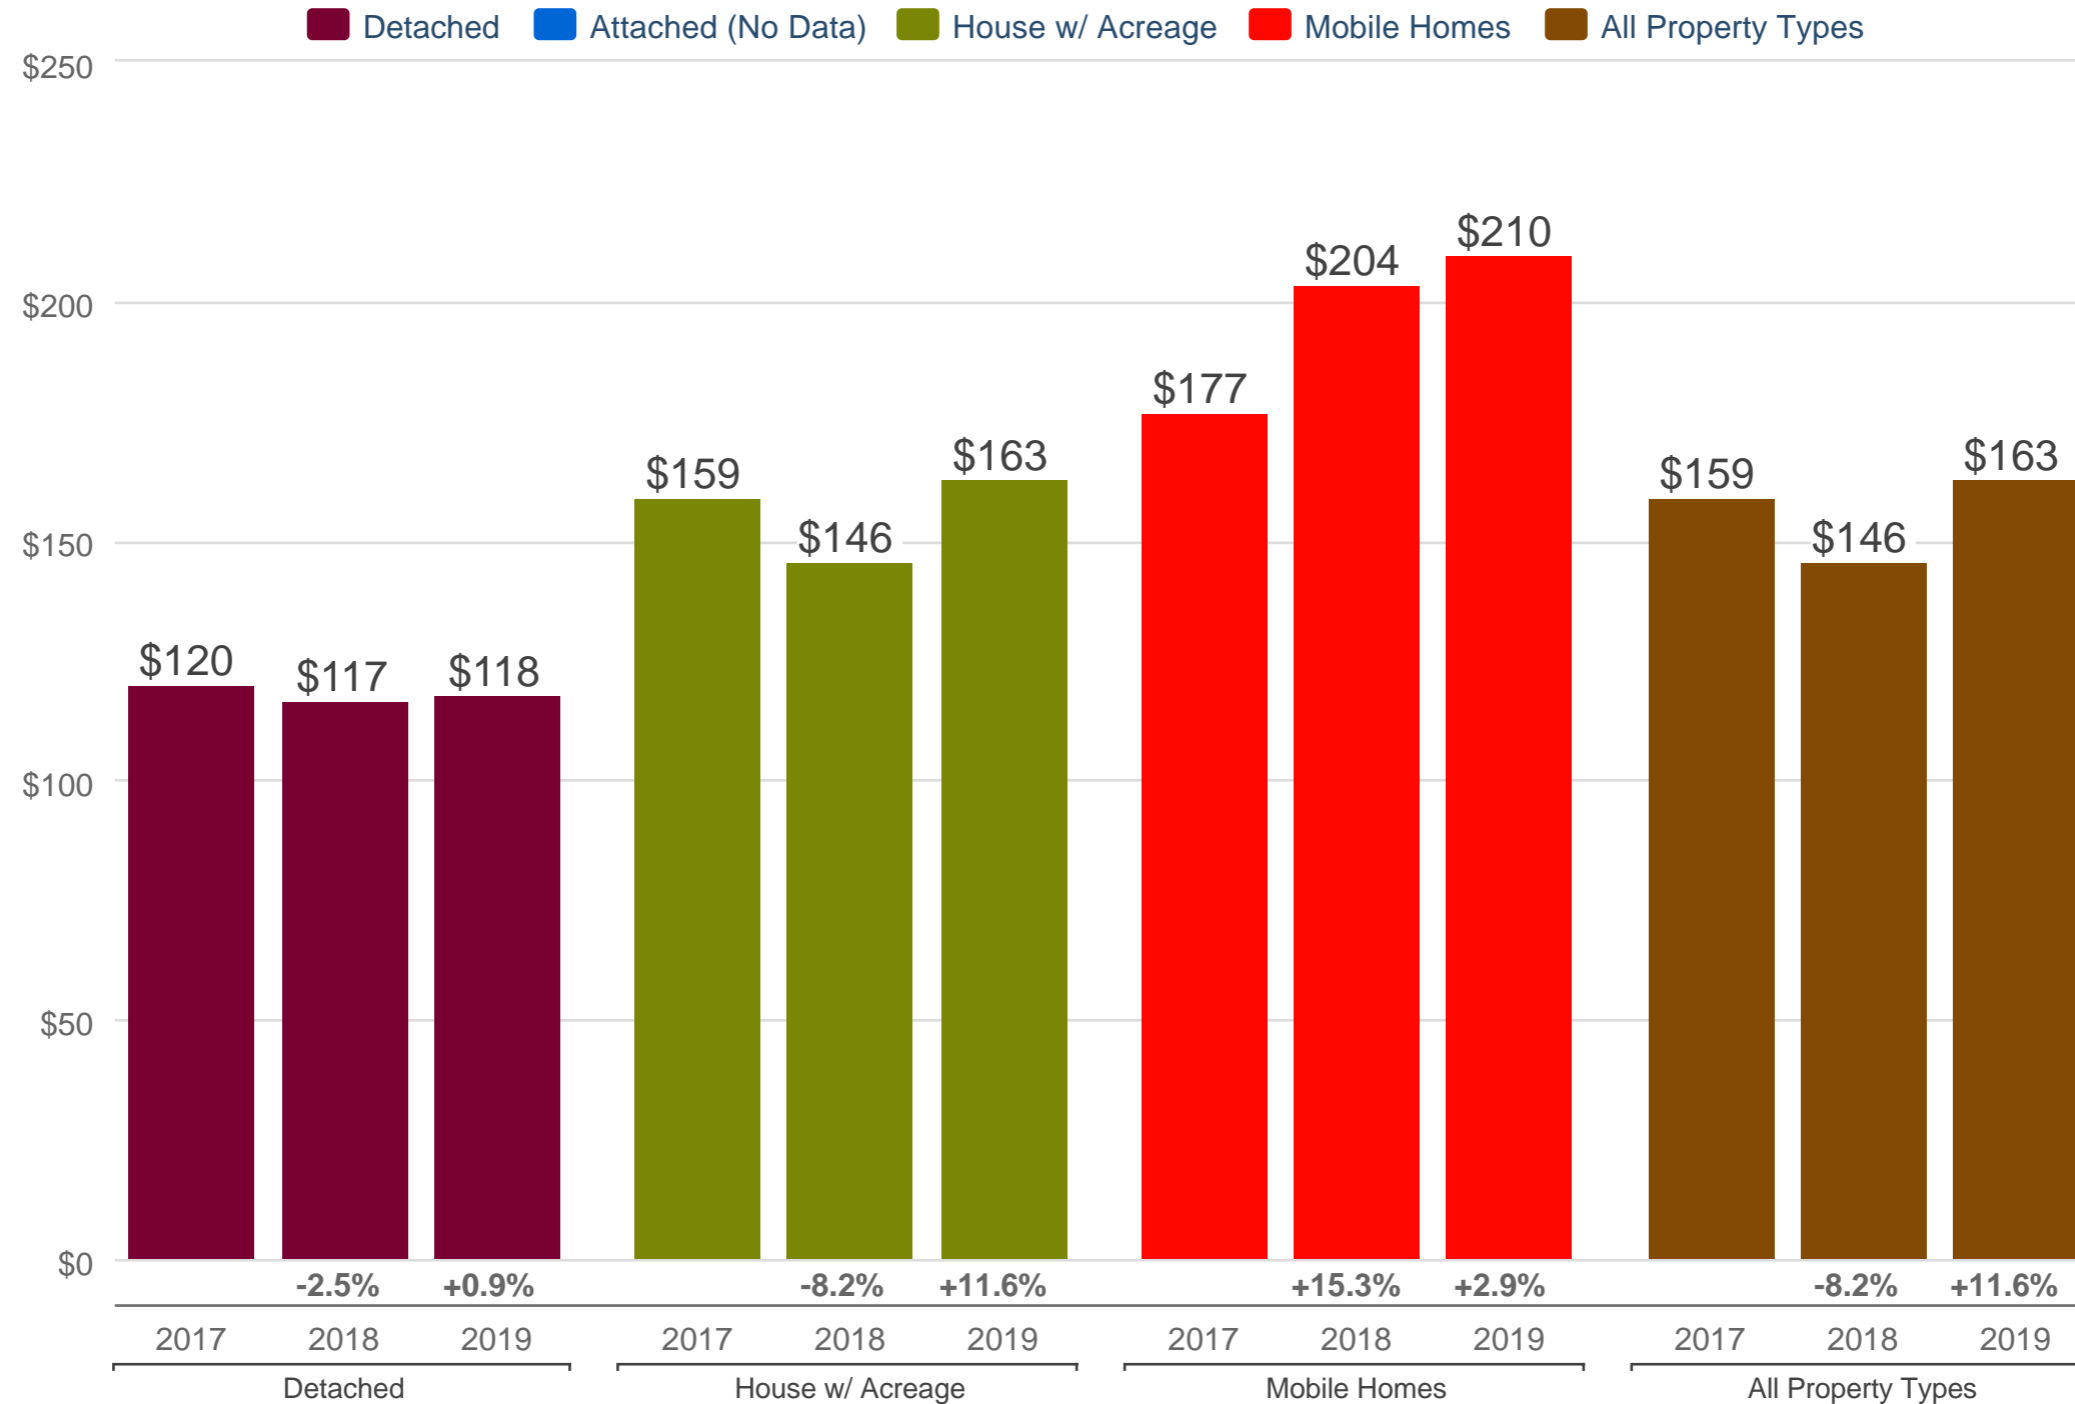

Kevin Anderson

Real Estate Agent - 2 Percent Realty Experts

2% Total Commission

Cell: 250-981-8182

kevin@sellingpg.com

www.sellingpg.com

October Median Price Per Square Foot - By Property Type

N78 - PG Rural South (Zone 78)

Each data point is 12 months of activity. Data is from November 20, 2019.