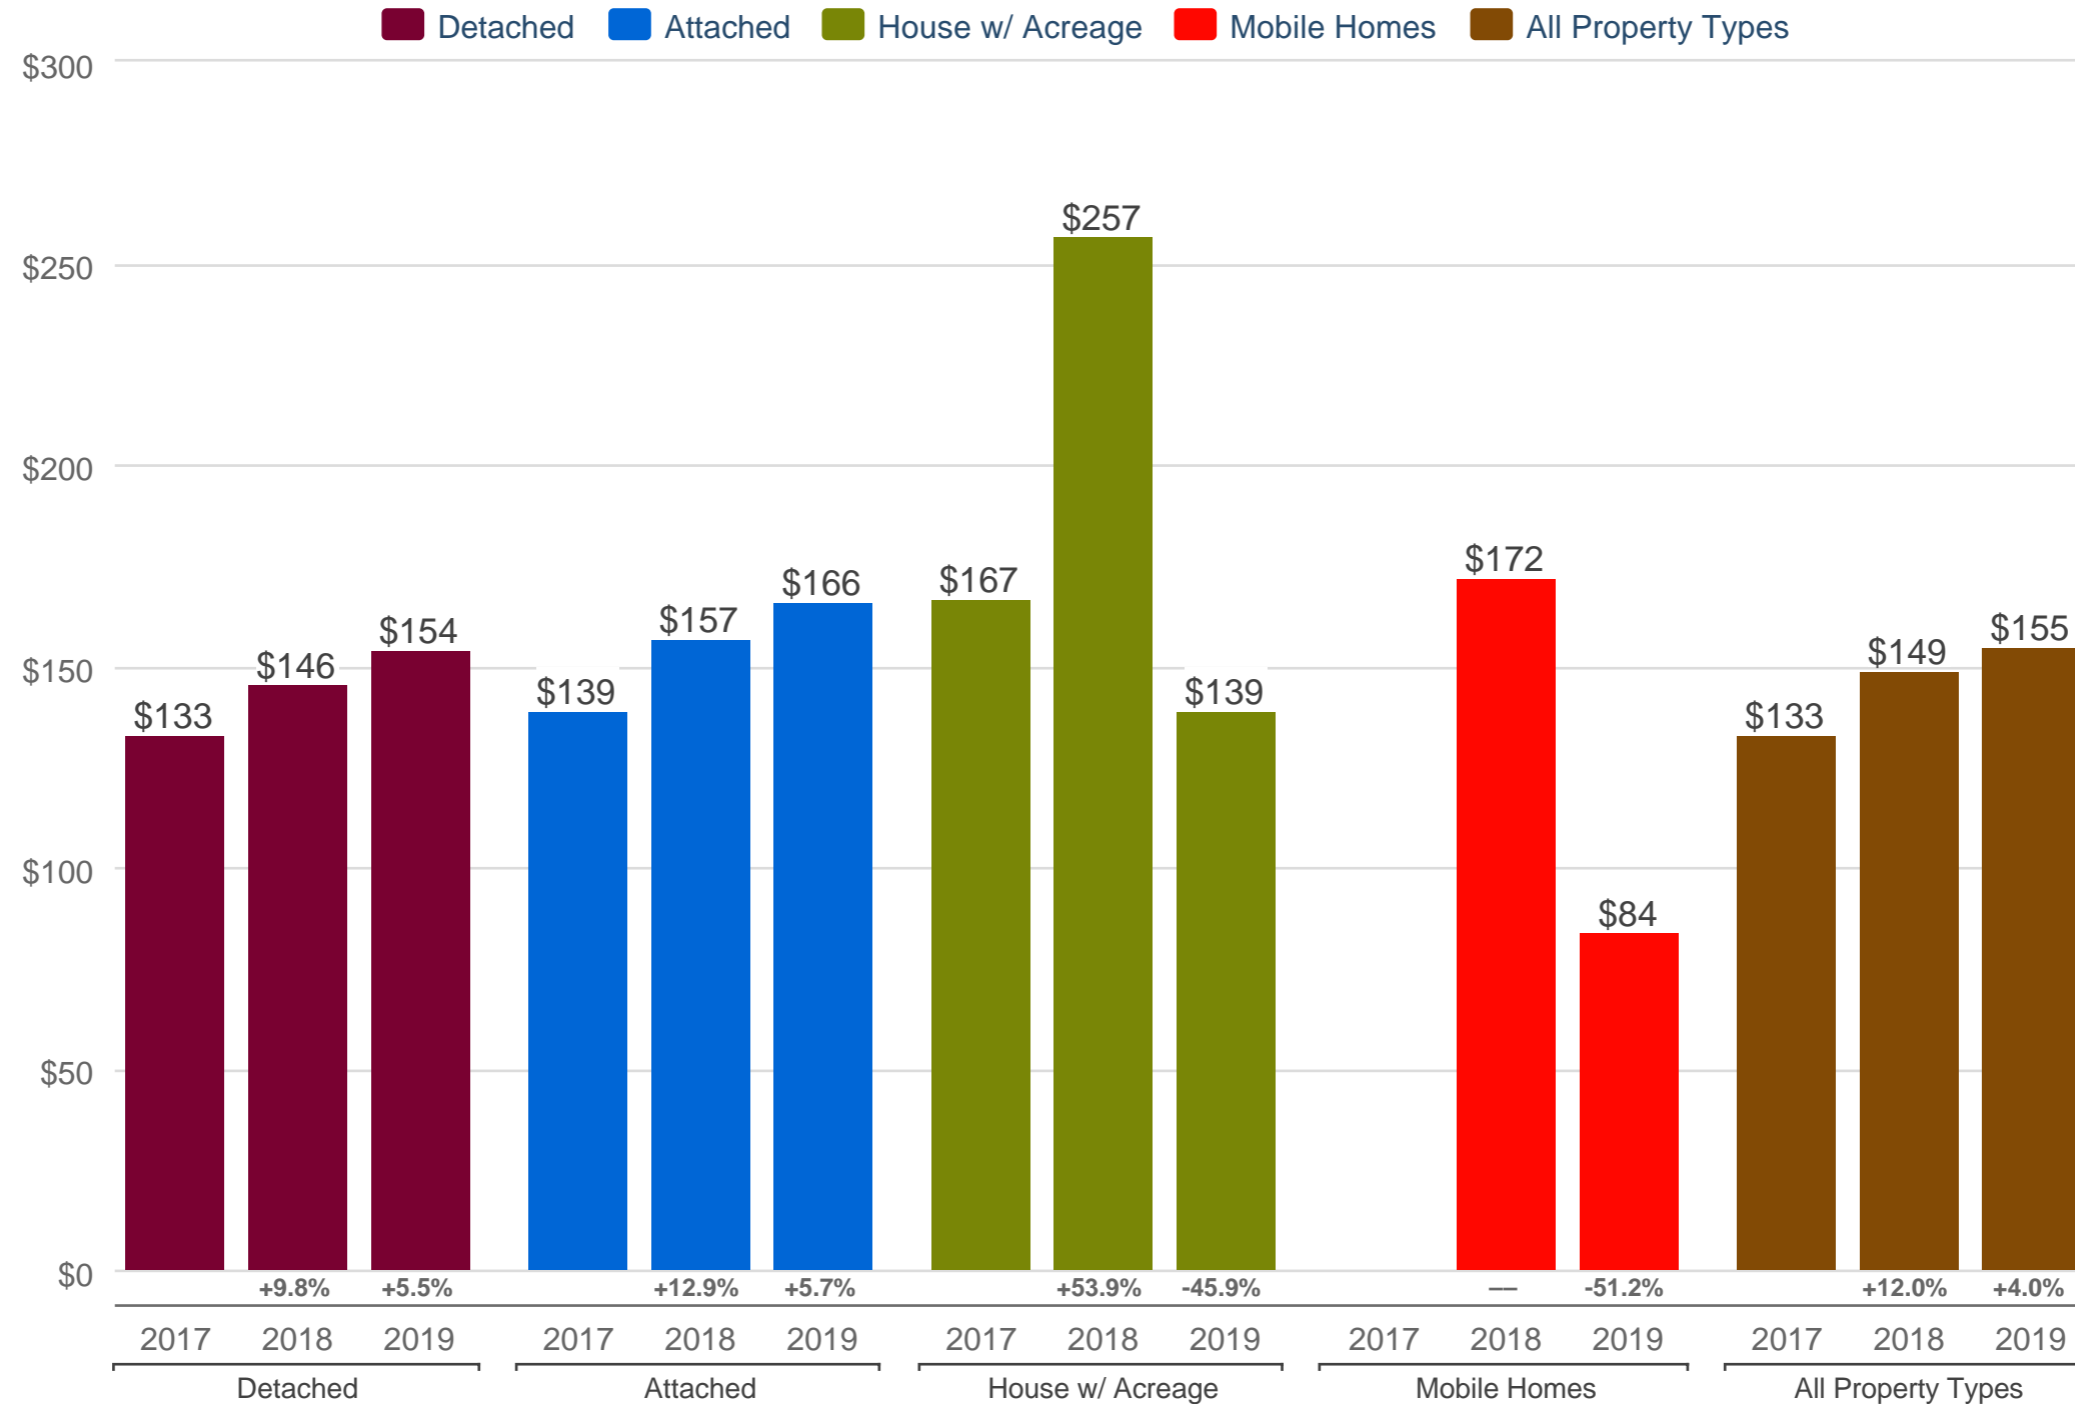

**Kevin Anderson**

Real Estate Agent - 2 Percent Realty Experts

2% Total Commission

Cell: 250-981-8182

[kevin@sellingpg.com](mailto:kevin@sellingpg.com)

[www.sellingpg.com](http://www.sellingpg.com)

### October Median Price Per Square Foot - By Property Type

N71 - PG City West (Zone 71)

Each data point is 12 months of activity. Data is from November 20, 2019.