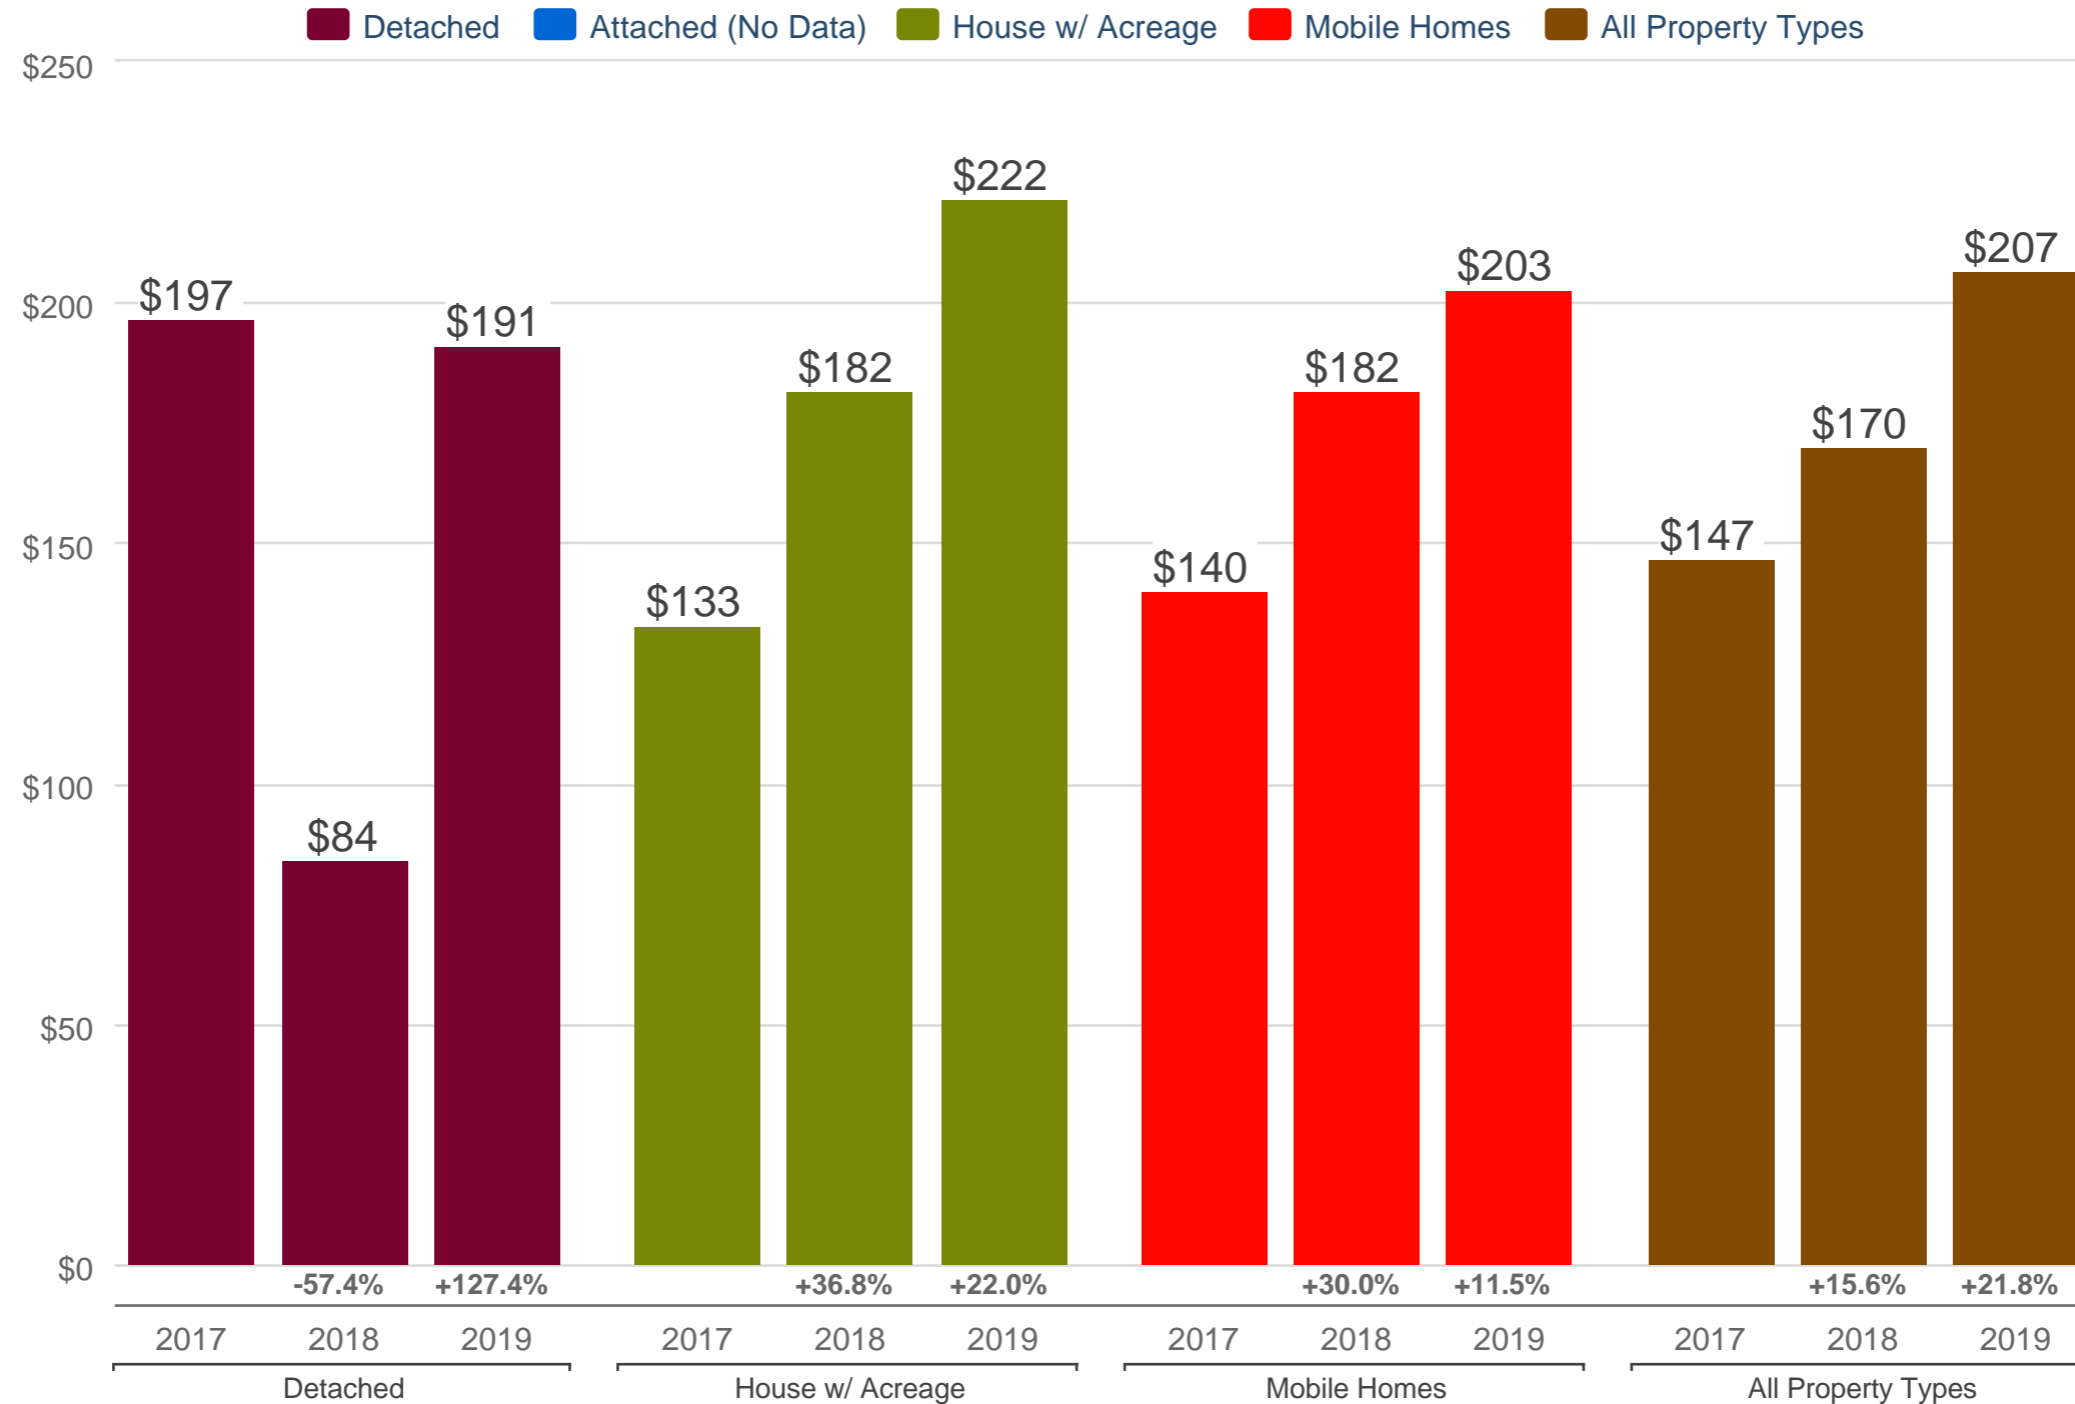

Kevin Anderson

Real Estate Agent - 2 Percent Realty Experts

2% Total Commission

Cell: 250-981-8182

kevin@sellingpg.com

www.sellingpg.com

October Median Price Per Square Foot - By Property Type

N80 - PG Rural East (Zone 80)

Each data point is 12 months of activity. Data is from November 12, 2019.