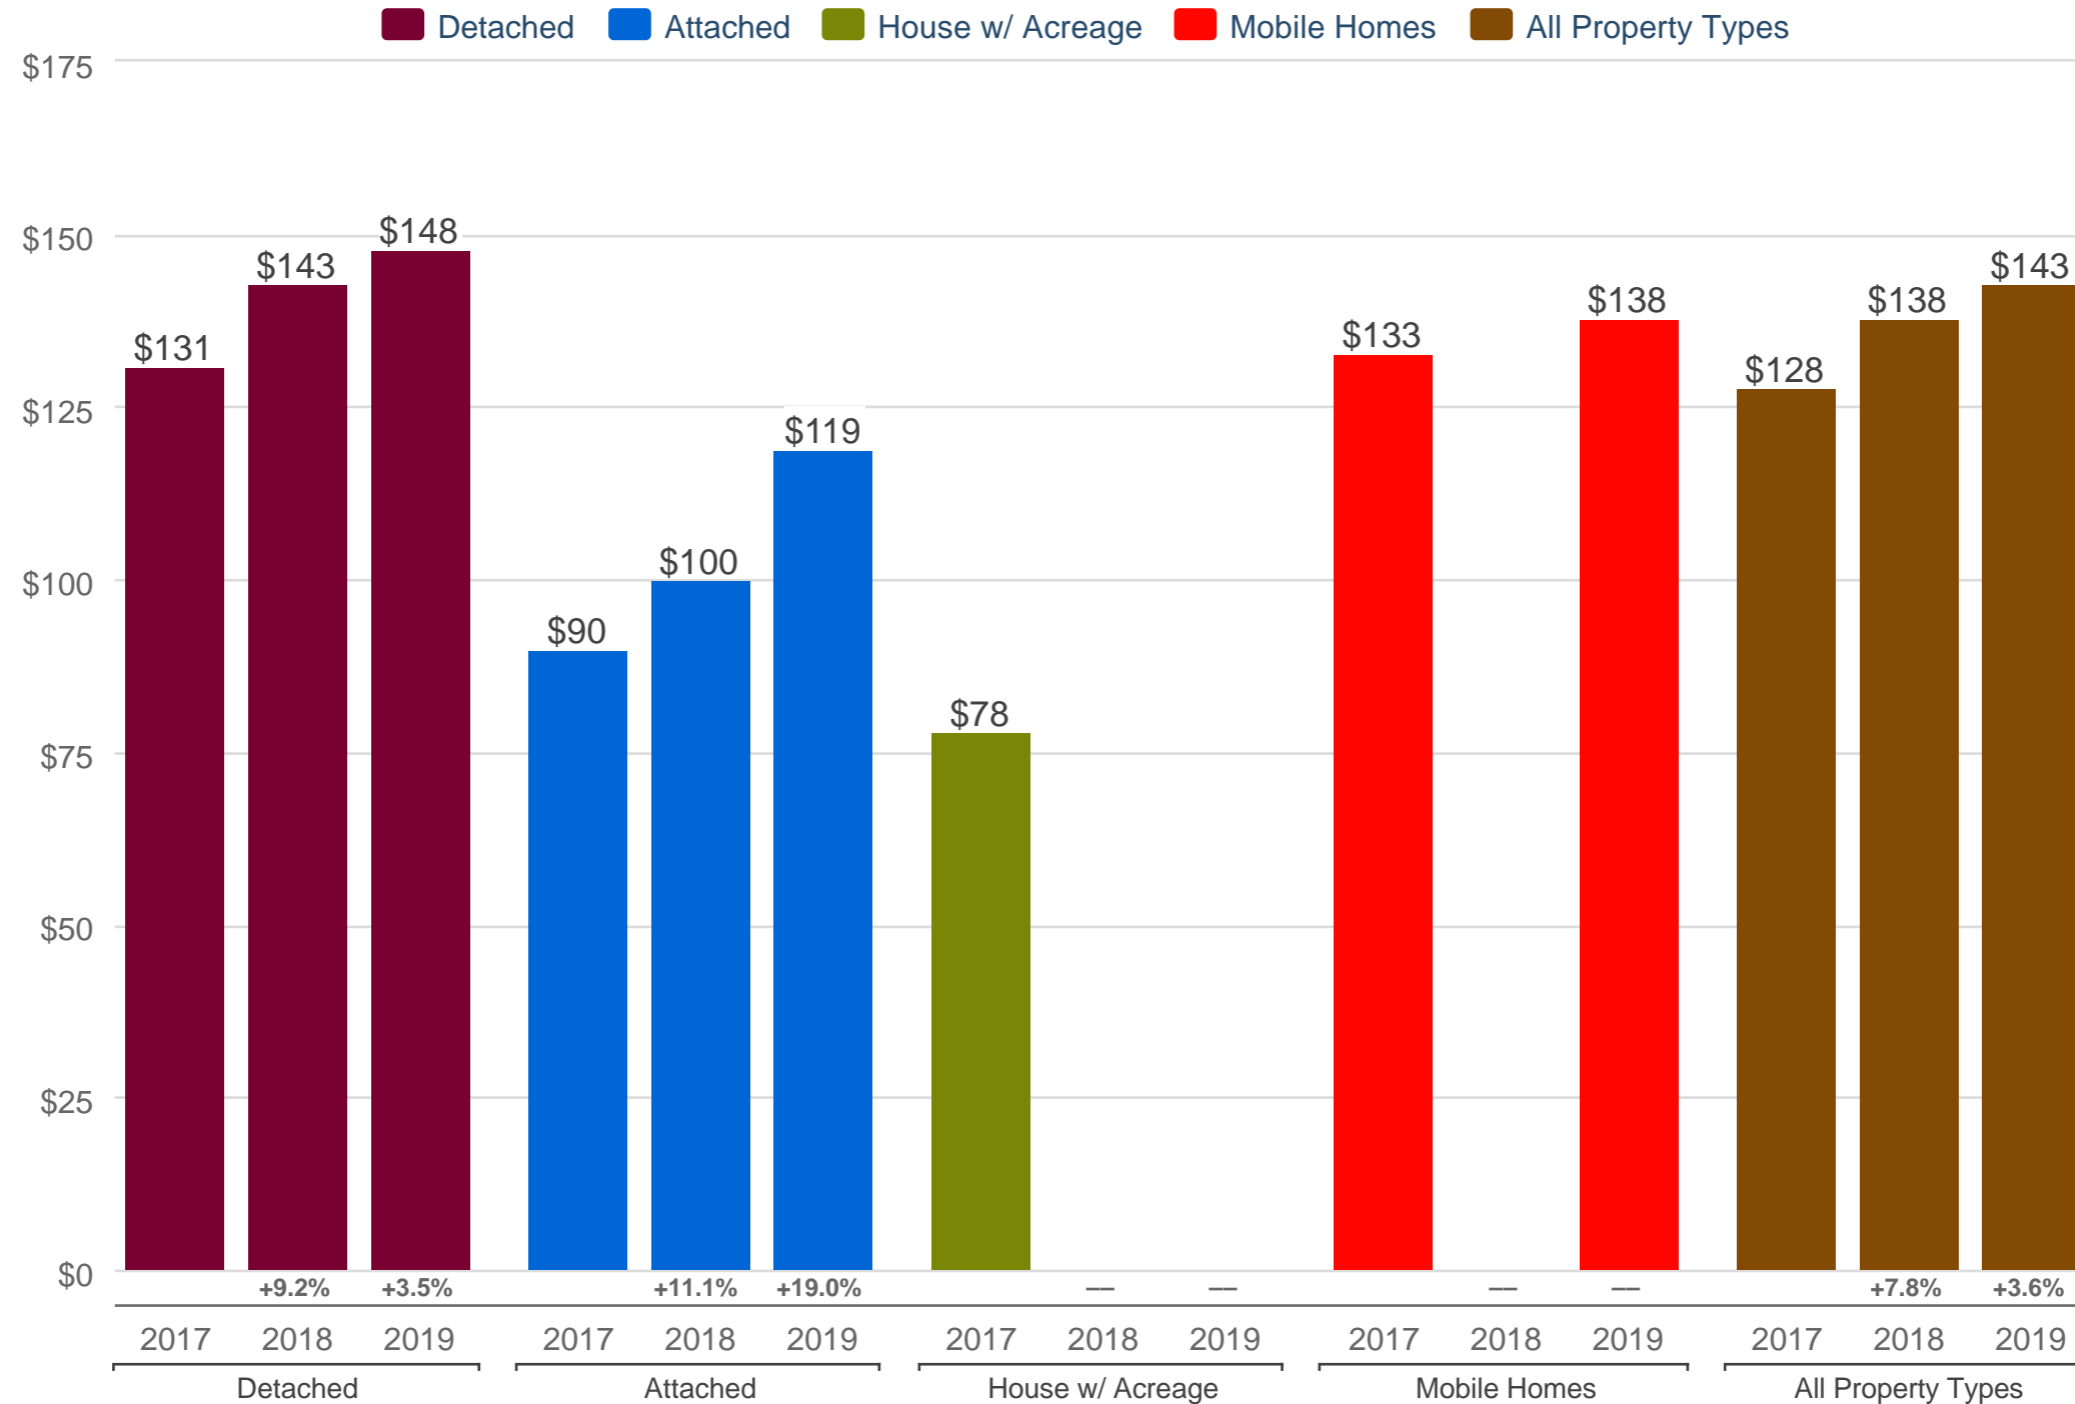

Kevin Anderson

Real Estate Agent - 2 Percent Realty Experts

2% Total Commission

Cell: 250-981-8182

kevin@sellingpg.com

www.sellingpg.com

October Median Price Per Square Foot - By Property Type

N72 - PG City Central (Zone 72)

Each data point is 12 months of activity. Data is from November 20, 2019.