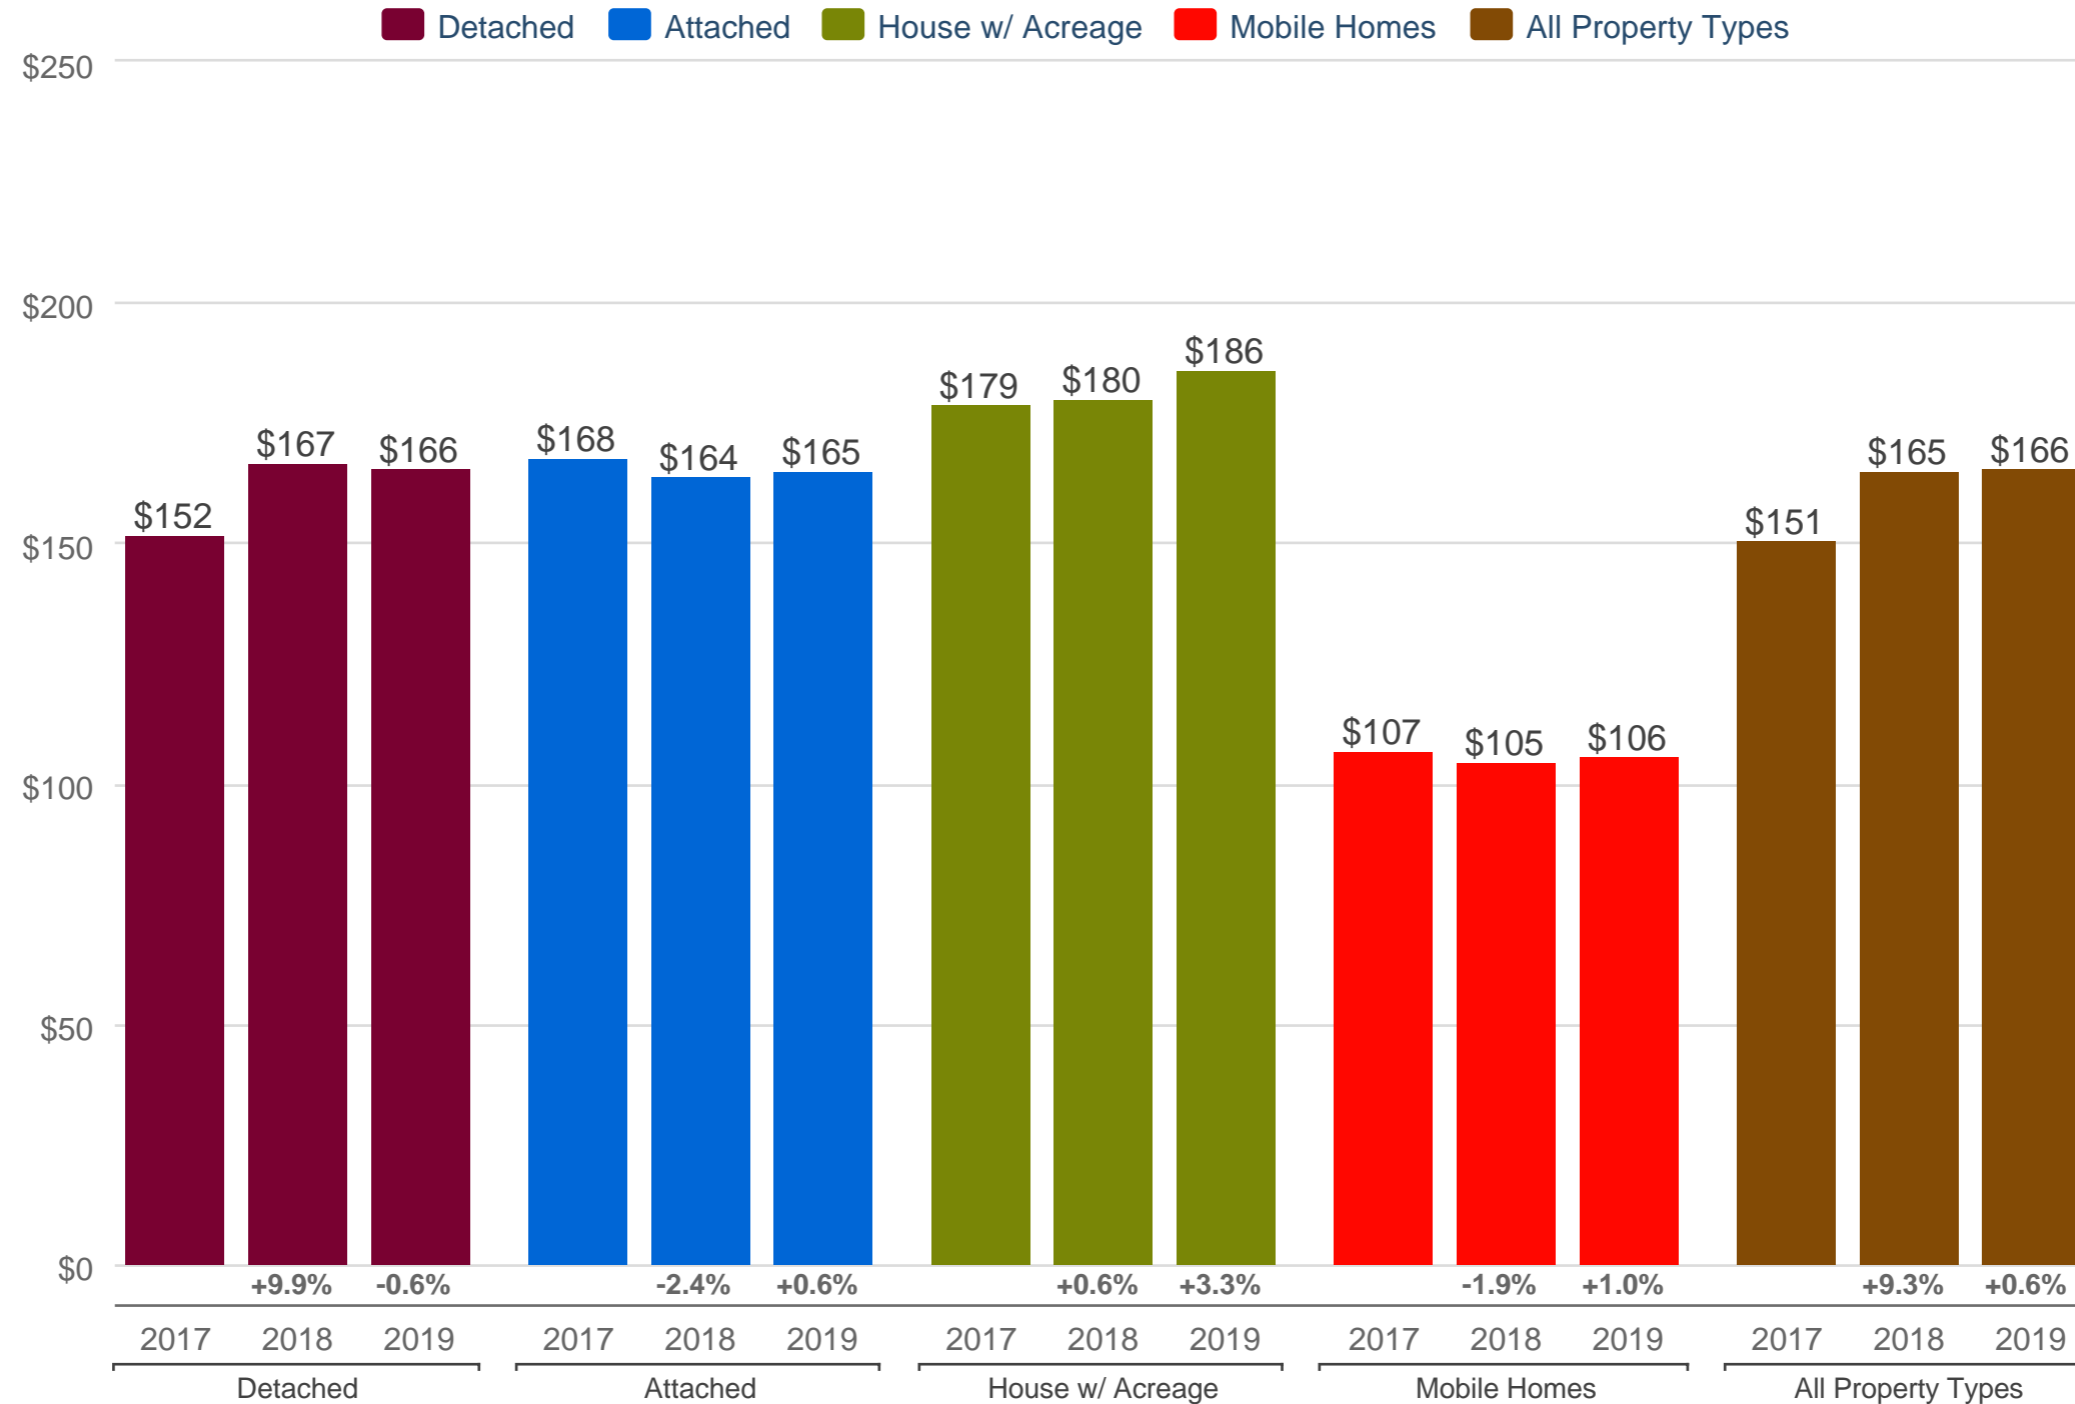

Kevin Anderson

Real Estate Agent - 2 Percent Realty Experts

2% Total Commission

Cell: 250-981-8182

kevin@sellingpg.com

www.sellingpg.com

October Median Price Per Square Foot - By Property Type

N74 - PG City South (Zone 74)

Each data point is 12 months of activity. Data is from November 20, 2019.