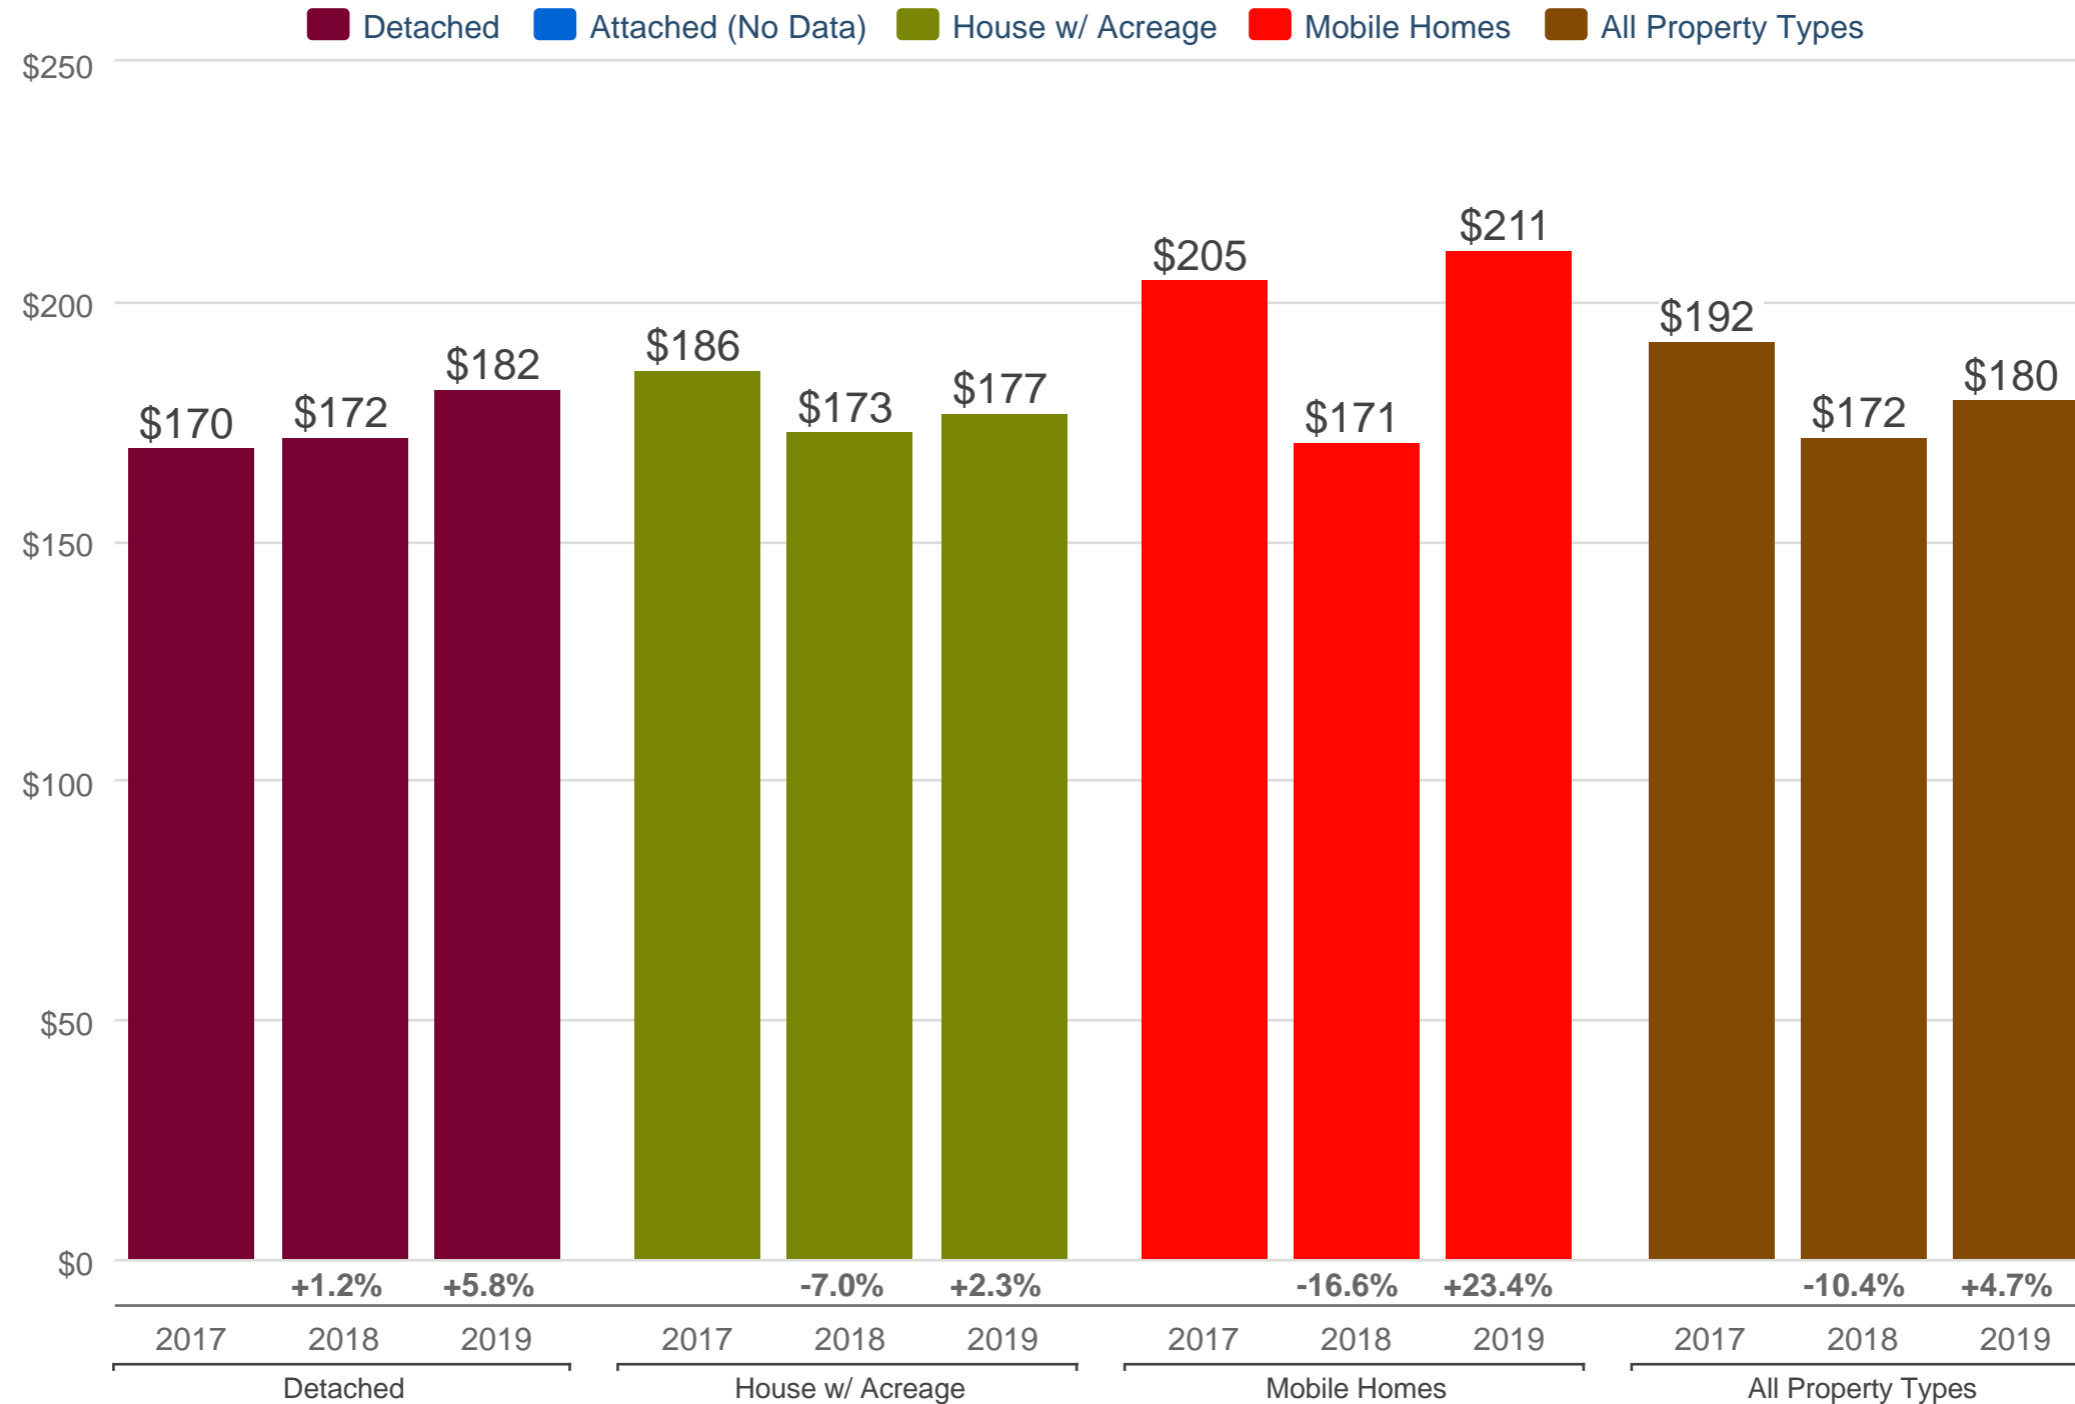

**Kevin Anderson**

Real Estate Agent - 2 Percent Realty Experts

2% Total Commission

Cell: 250-981-8182

[kevin@sellingpg.com](mailto:kevin@sellingpg.com)

[www.sellingpg.com](http://www.sellingpg.com)

### October Median Price Per Square Foot - By Property Type

N76 - PG Rural North (Zone 76)

Each data point is 12 months of activity. Data is from November 20, 2019.