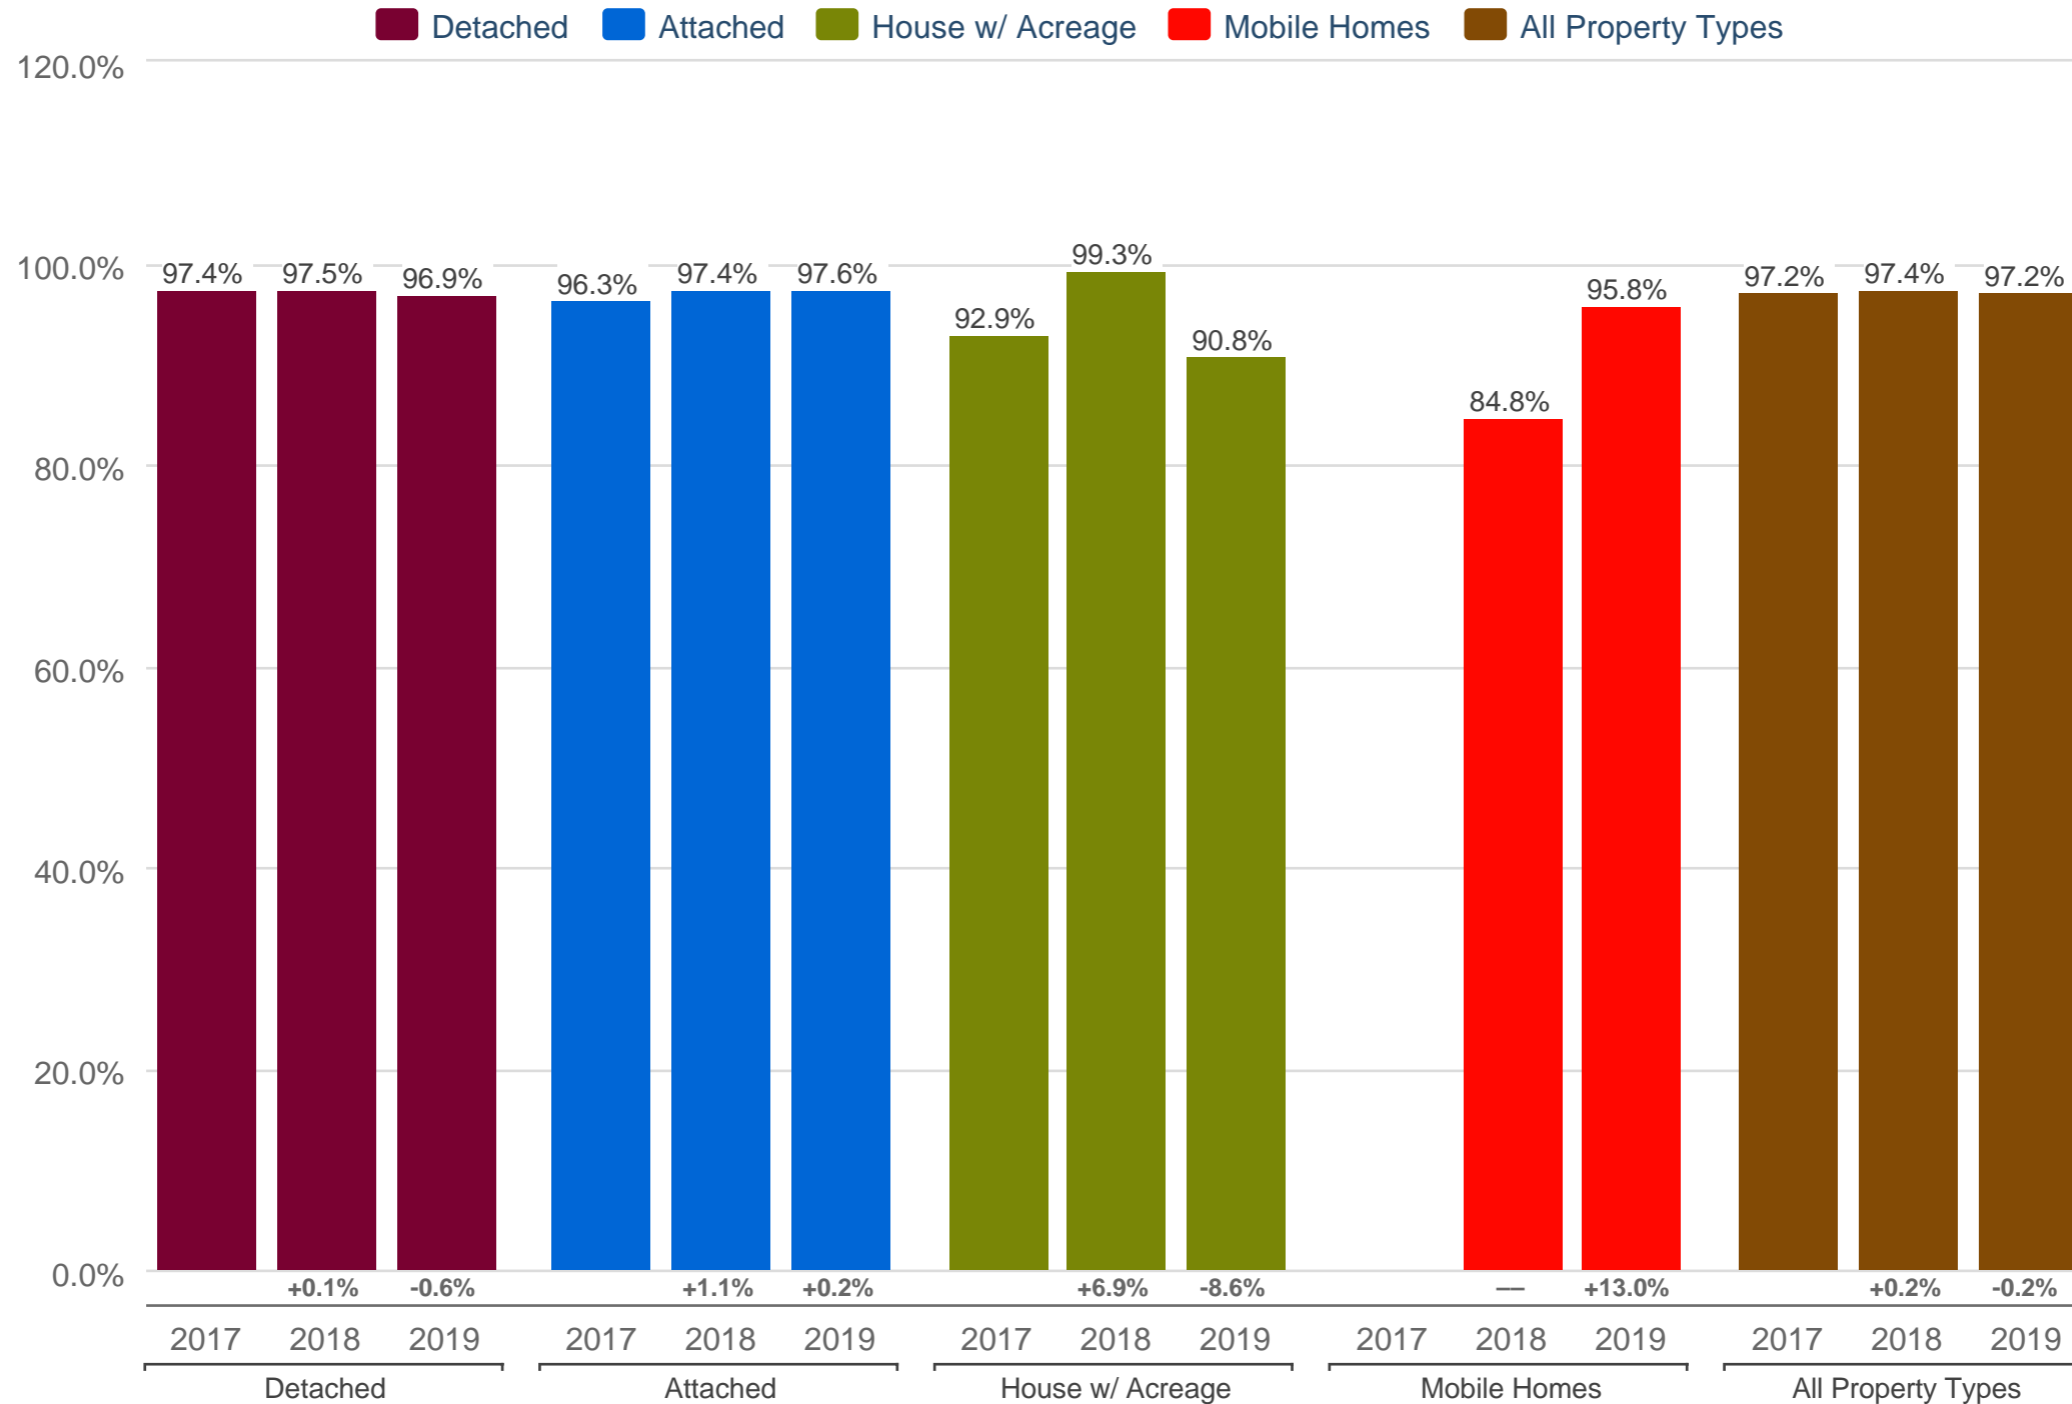

Kevin Anderson

Real Estate Agent - 2 Percent Realty Experts

2% Total Commission

Cell: 250-981-8182

kevin@sellingpg.com

www.sellingpg.com

October Median Percent of Original Price - By Property Type

N71 - PG City West (Zone 71)

Each data point is 12 months of activity. Data is from November 12, 2019.