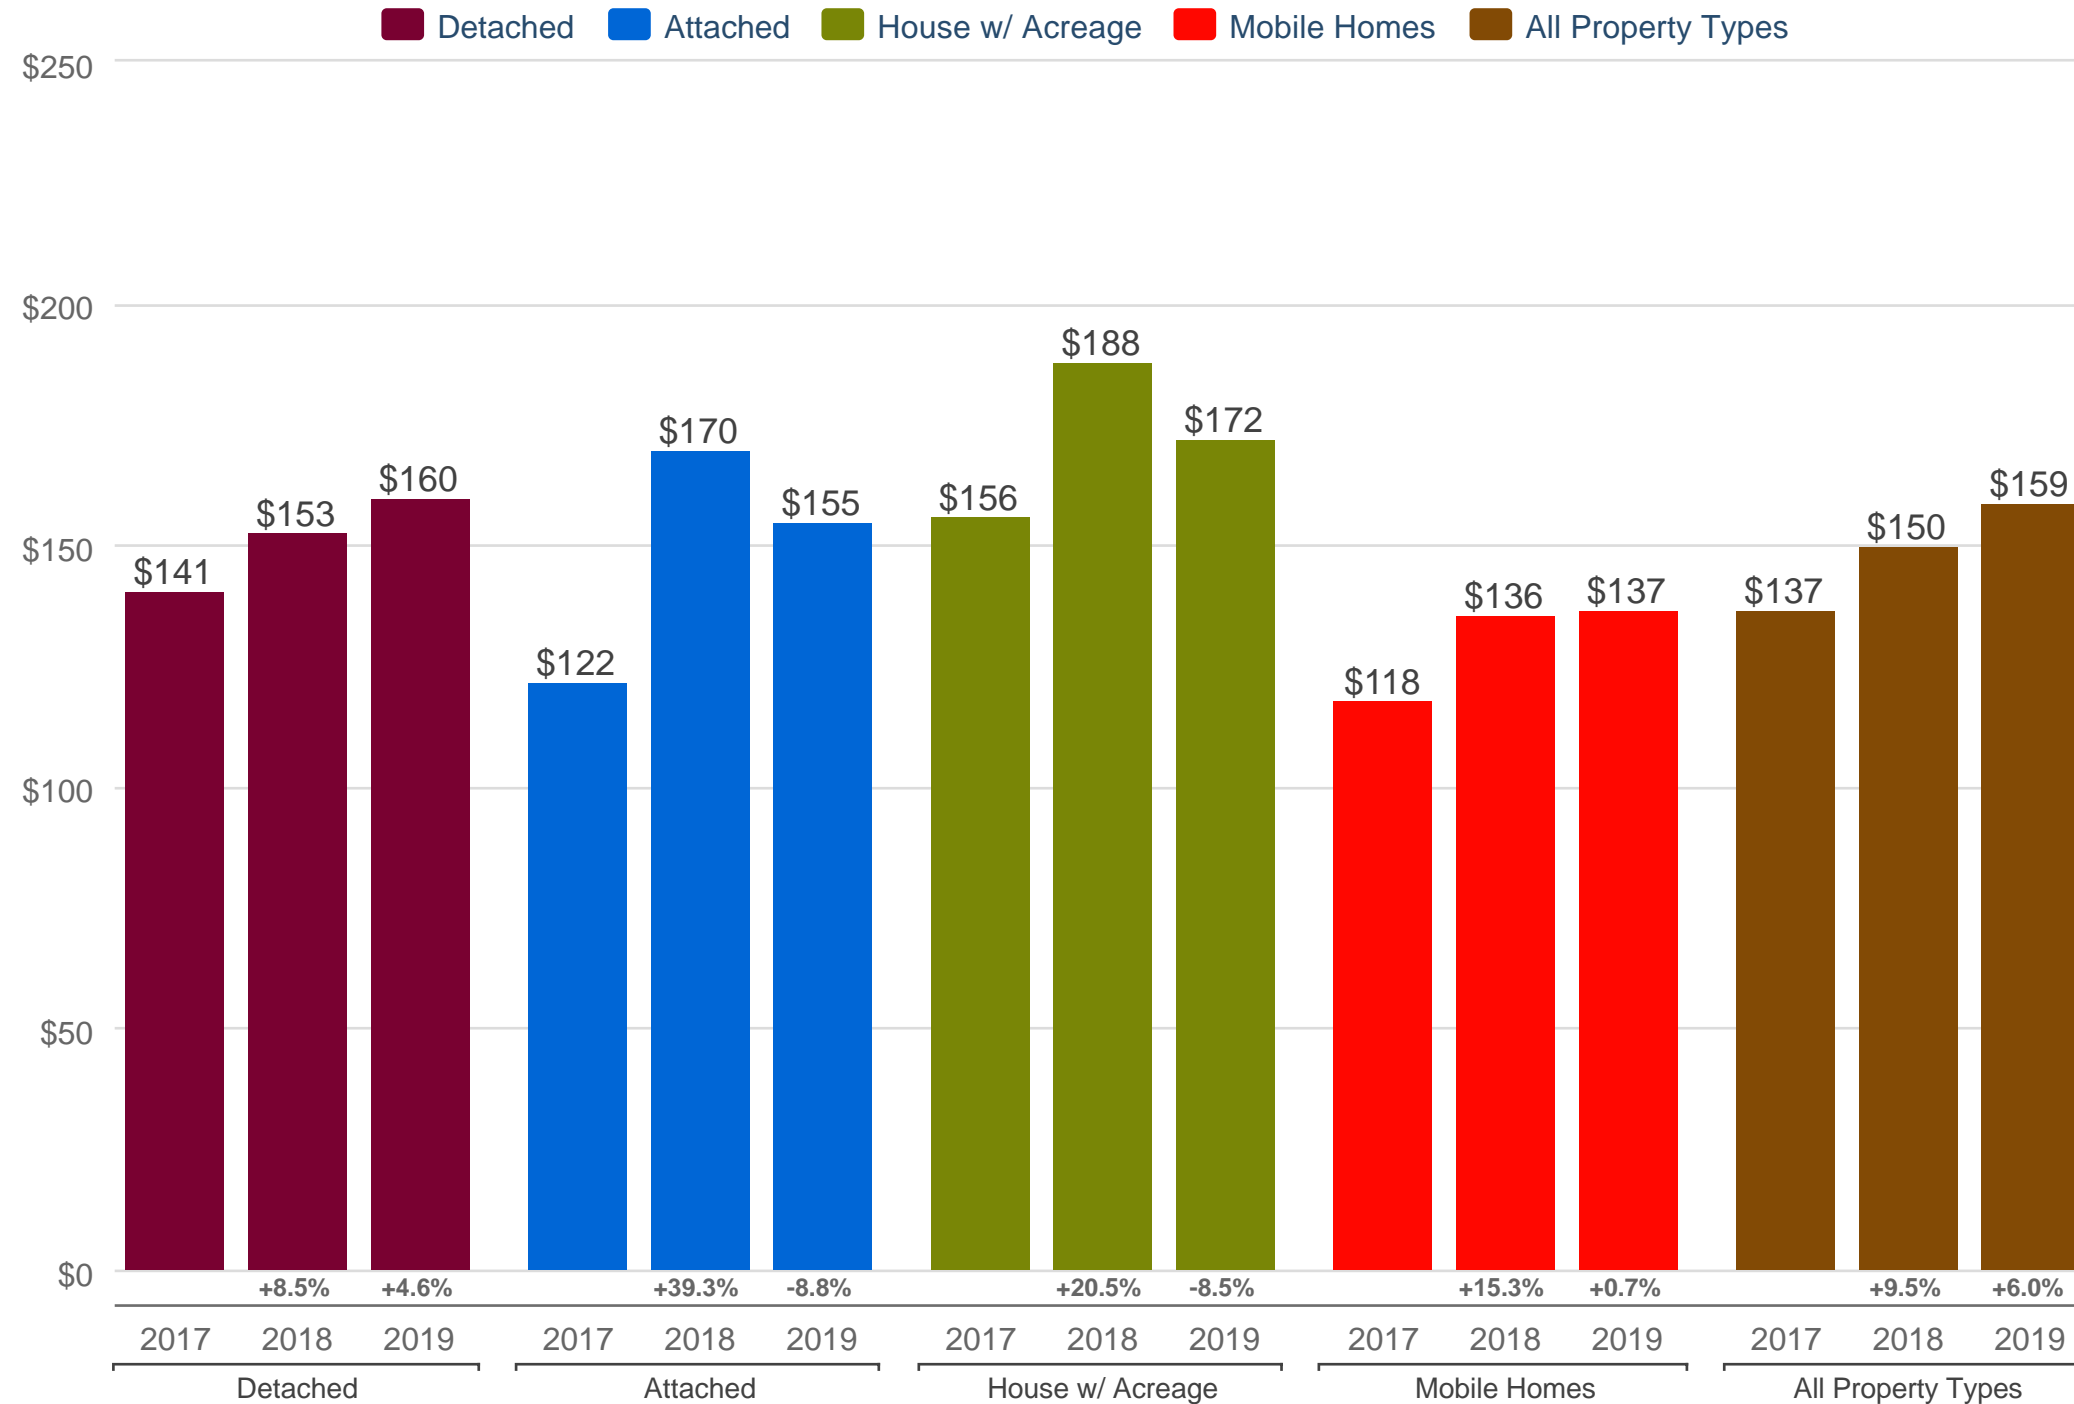

Kevin Anderson

Real Estate Agent - 2 Percent Realty Experts

2% Total Commission

Cell: 250-981-8182

kevin@sellingpg.com

www.sellingpg.com

April Median Price Per Square Foot - By Property Type

N73 - PG City North (Zone 73)

Each data point is 12 months of activity. Data is from May 24, 2019.