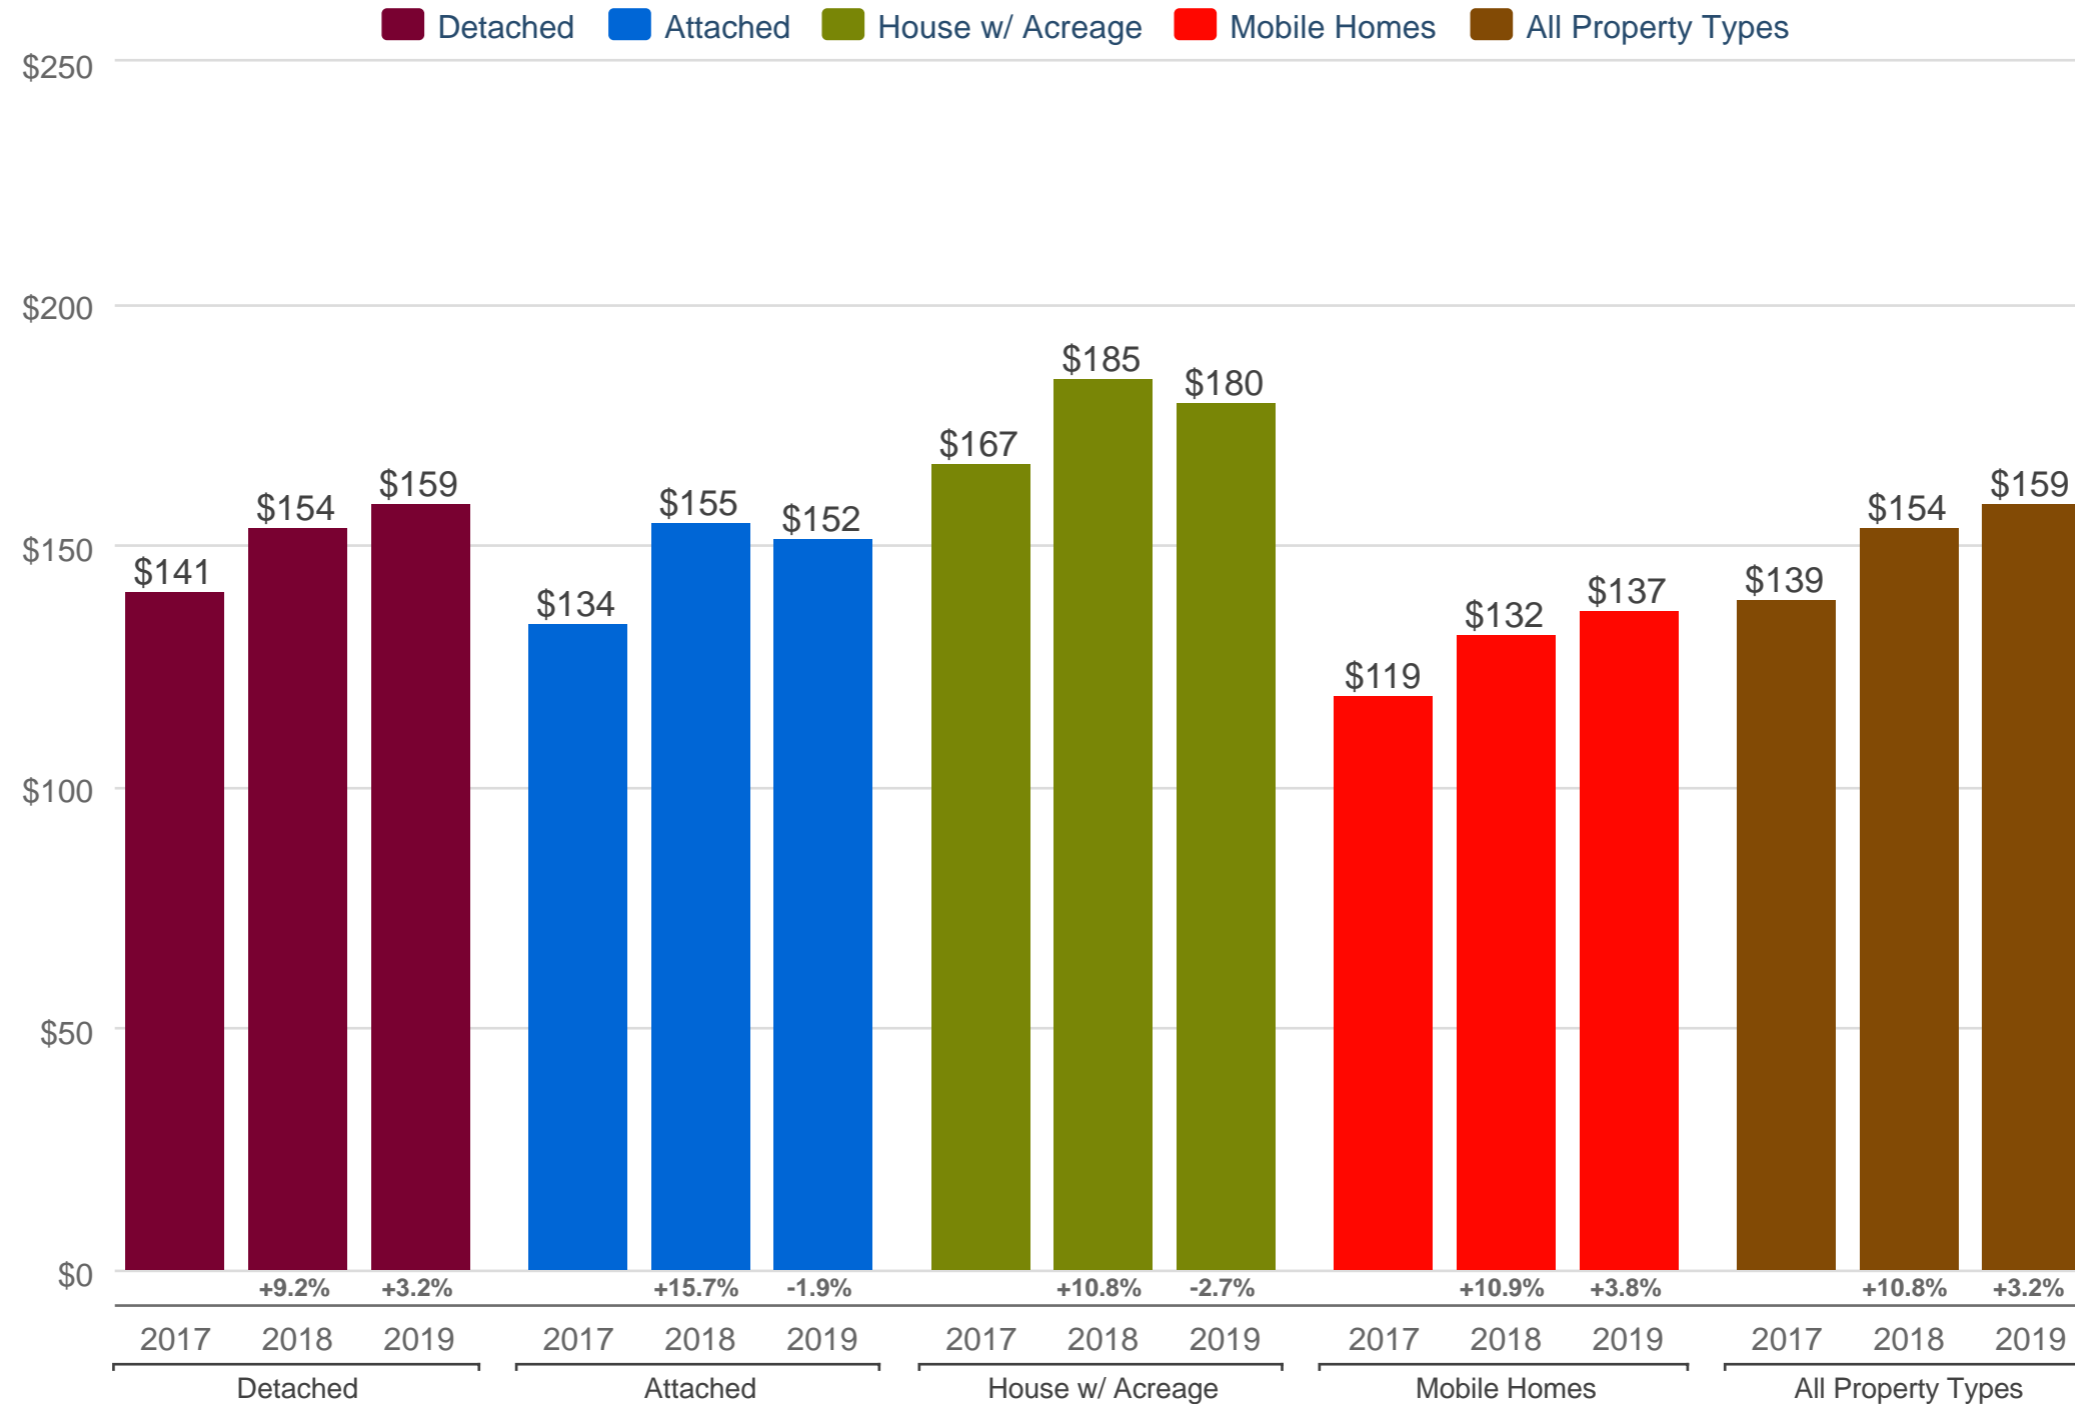

**Kevin Anderson**

Real Estate Agent - 2 Percent Realty Experts

2% Total Commission

Cell: 250-981-8182

[kevin@sellingpg.com](mailto:kevin@sellingpg.com)

[www.sellingpg.com](http://www.sellingpg.com)

### October Median Price Per Square Foot - By Property Type

N - PG City Areas

Each data point is 12 months of activity. Data is from November 20, 2019.