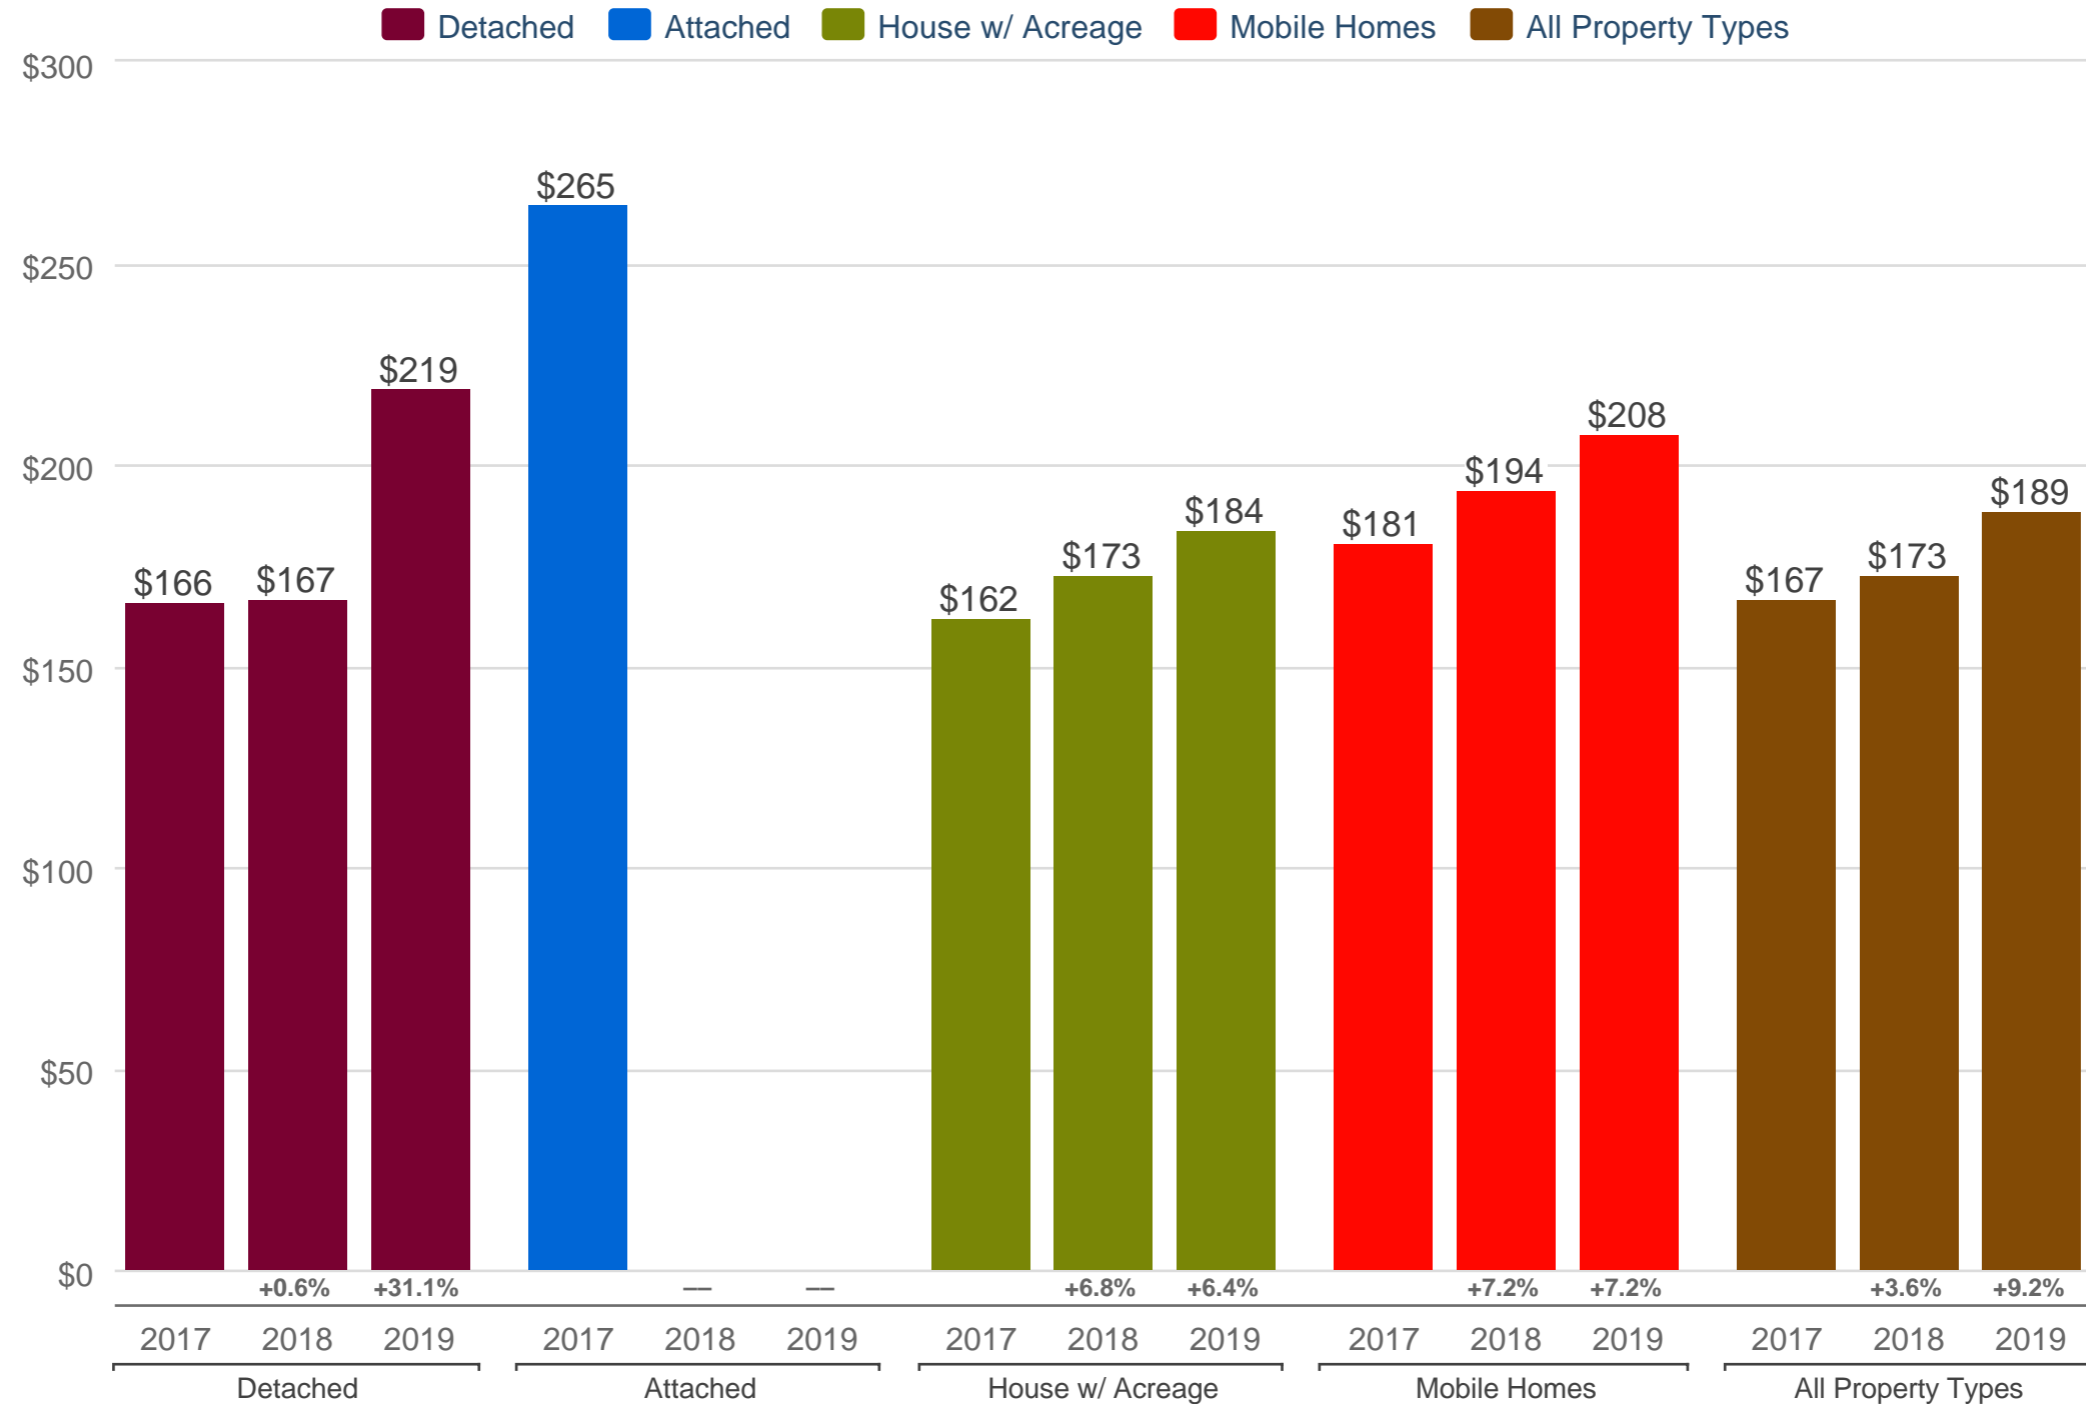

**Kevin Anderson**

Real Estate Agent - 2 Percent Realty Experts

2% Total Commission

Cell: 250-981-8182

[kevin@sellingpg.com](mailto:kevin@sellingpg.com)

[www.sellingpg.com](http://www.sellingpg.com)

### October Median Price Per Square Foot - By Property Type

N - PG Rural Areas

Each data point is 12 months of activity. Data is from November 20, 2019.