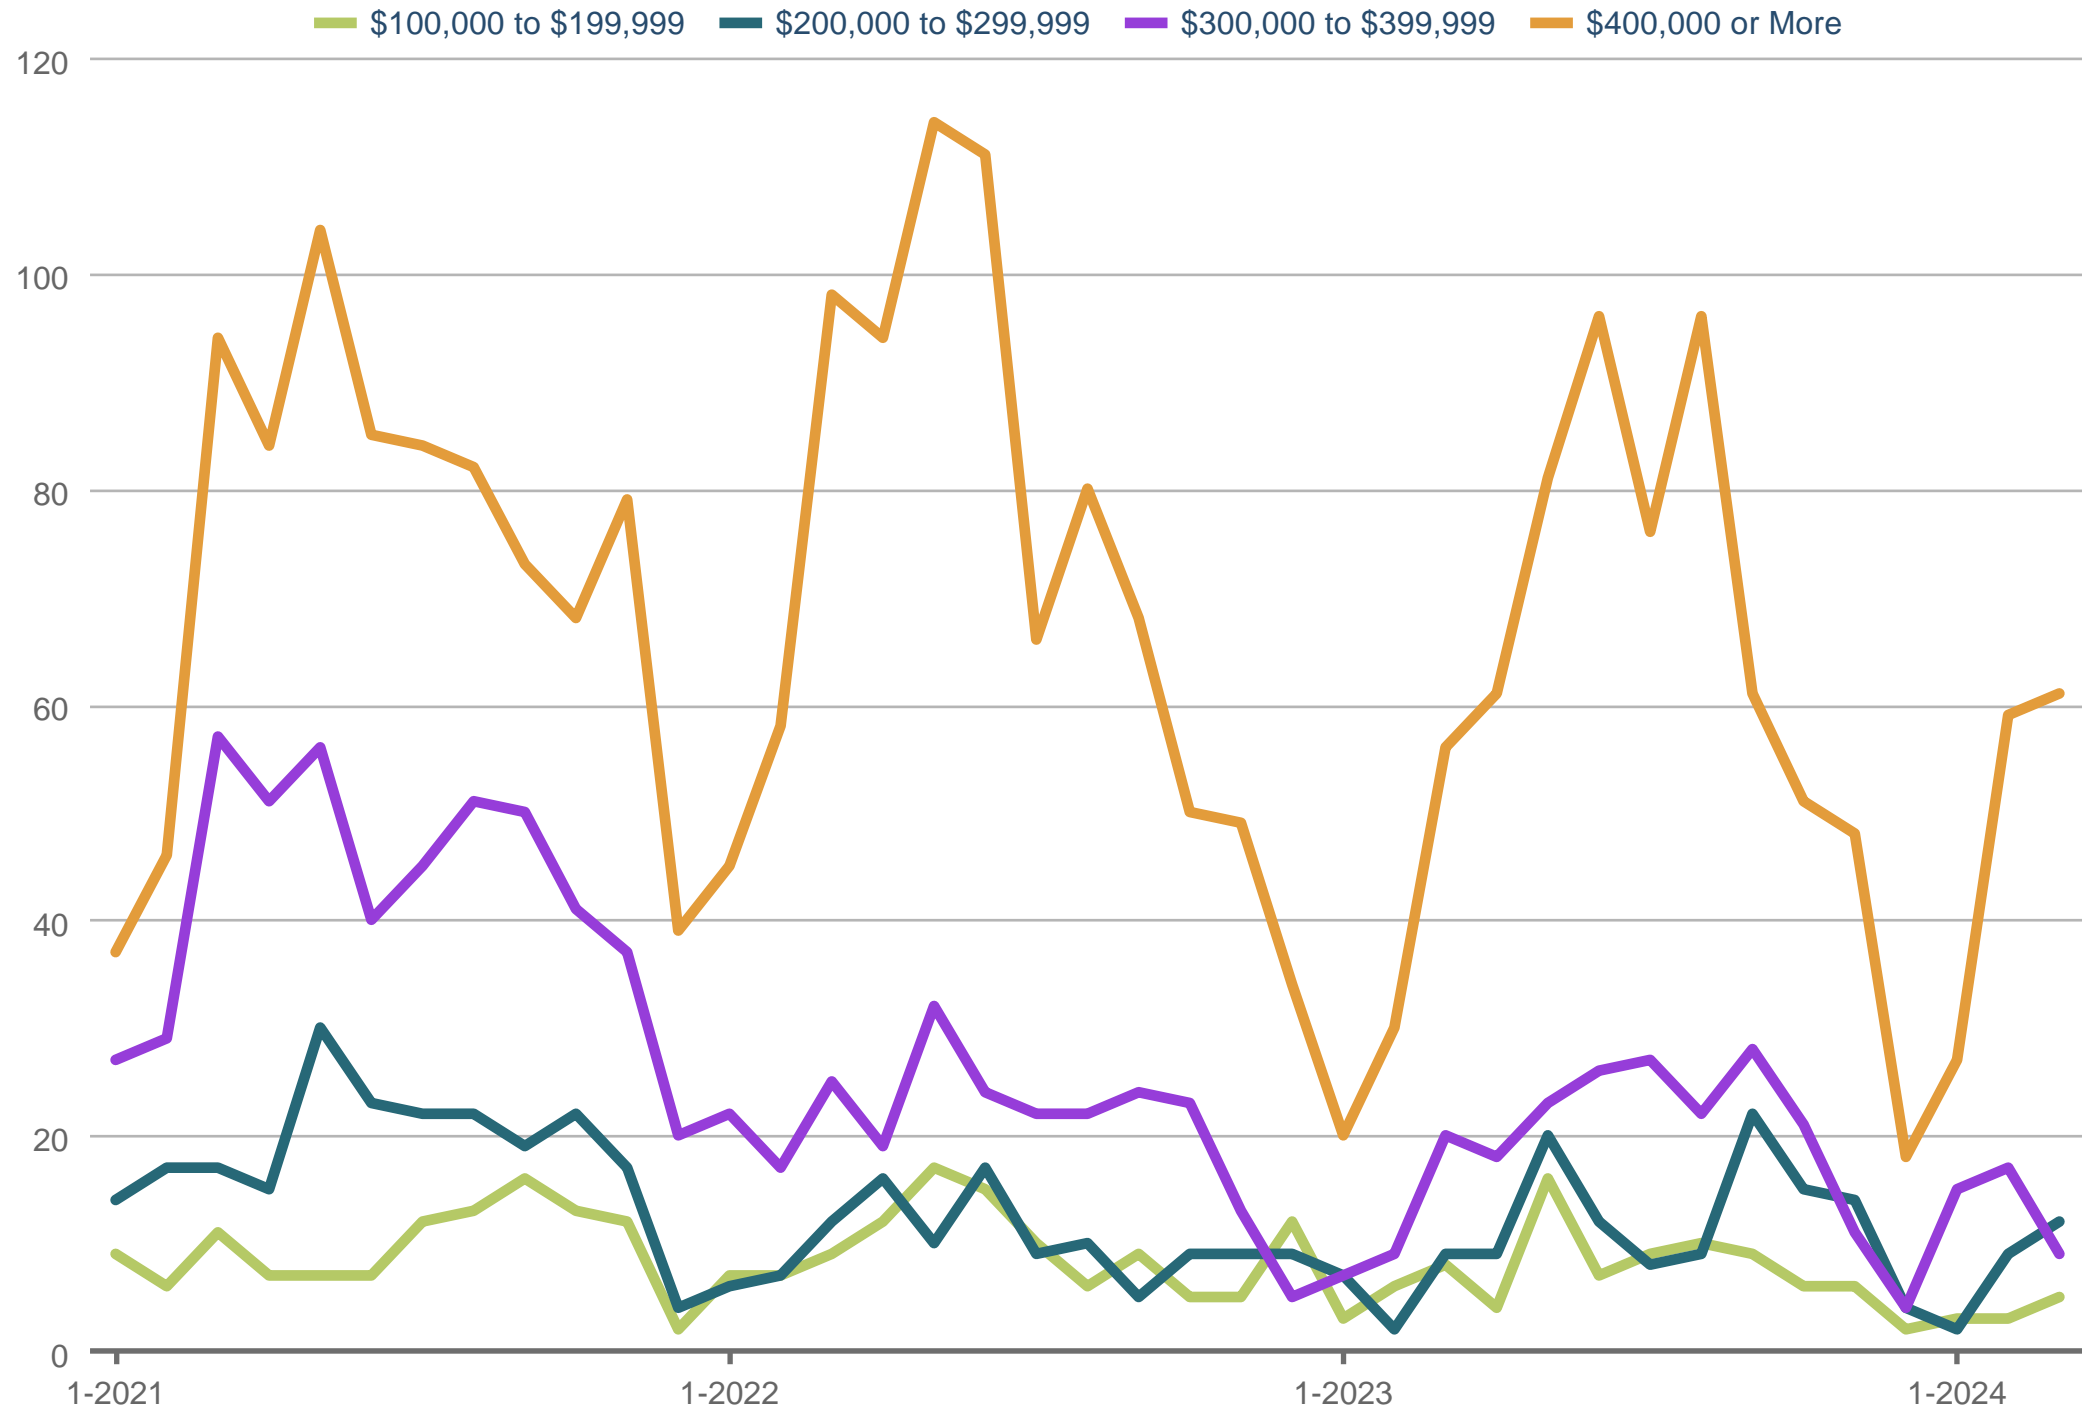

N - PG City and Rural Areas

Each data point is one month of activity. Data is from April 24, 2024.