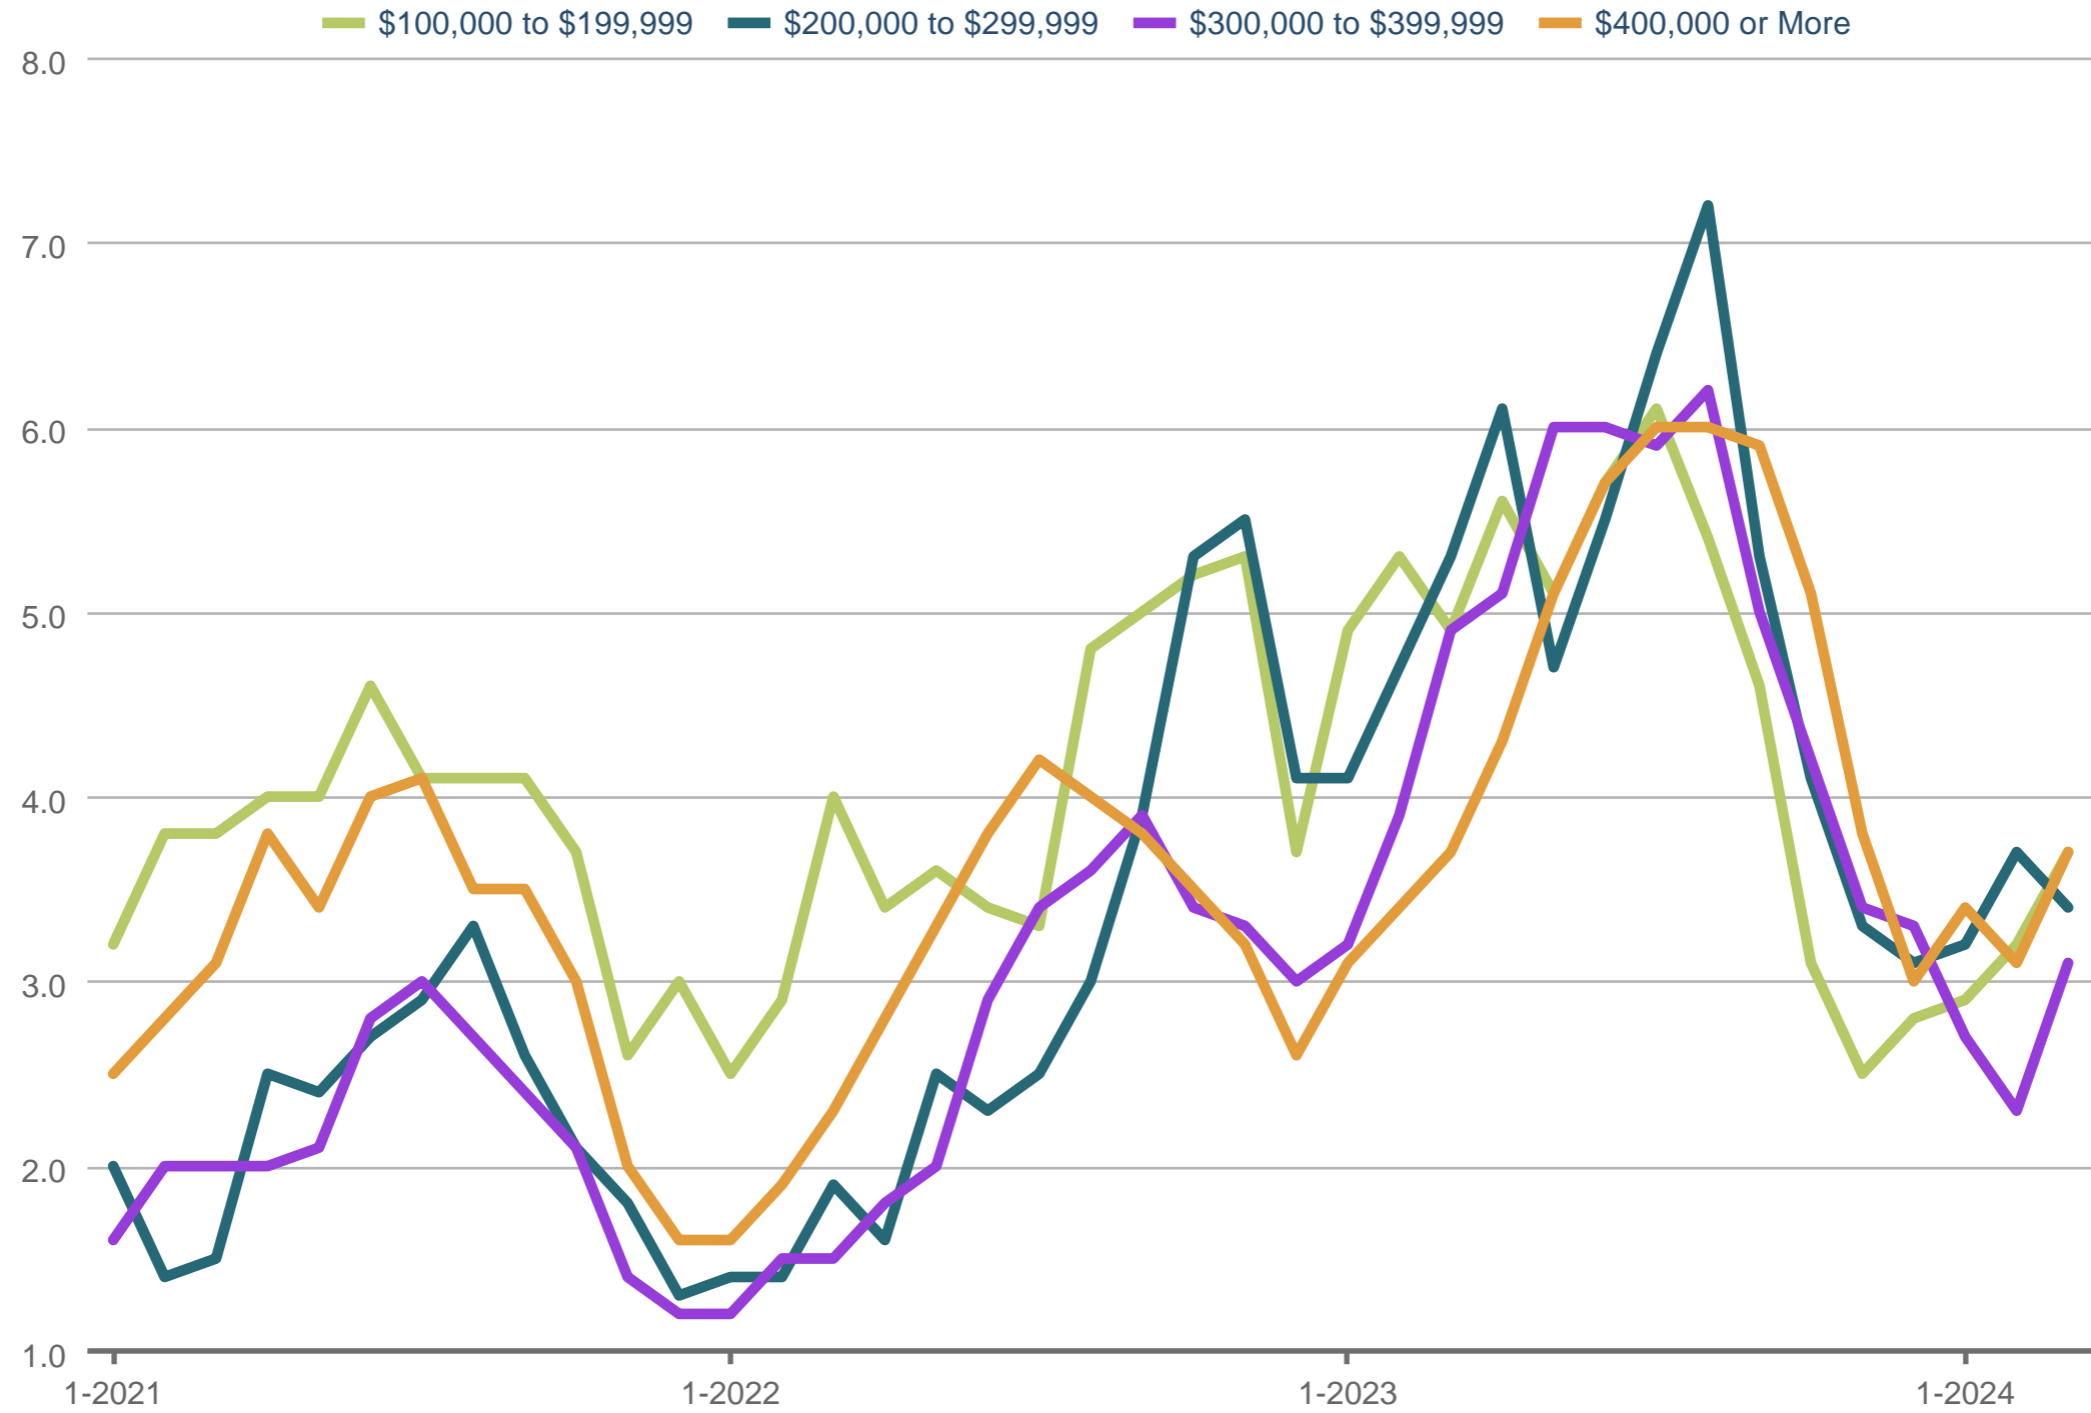

N - PG City and Rural Areas

Each data point is one month of activity. Data is from April 23, 2024.