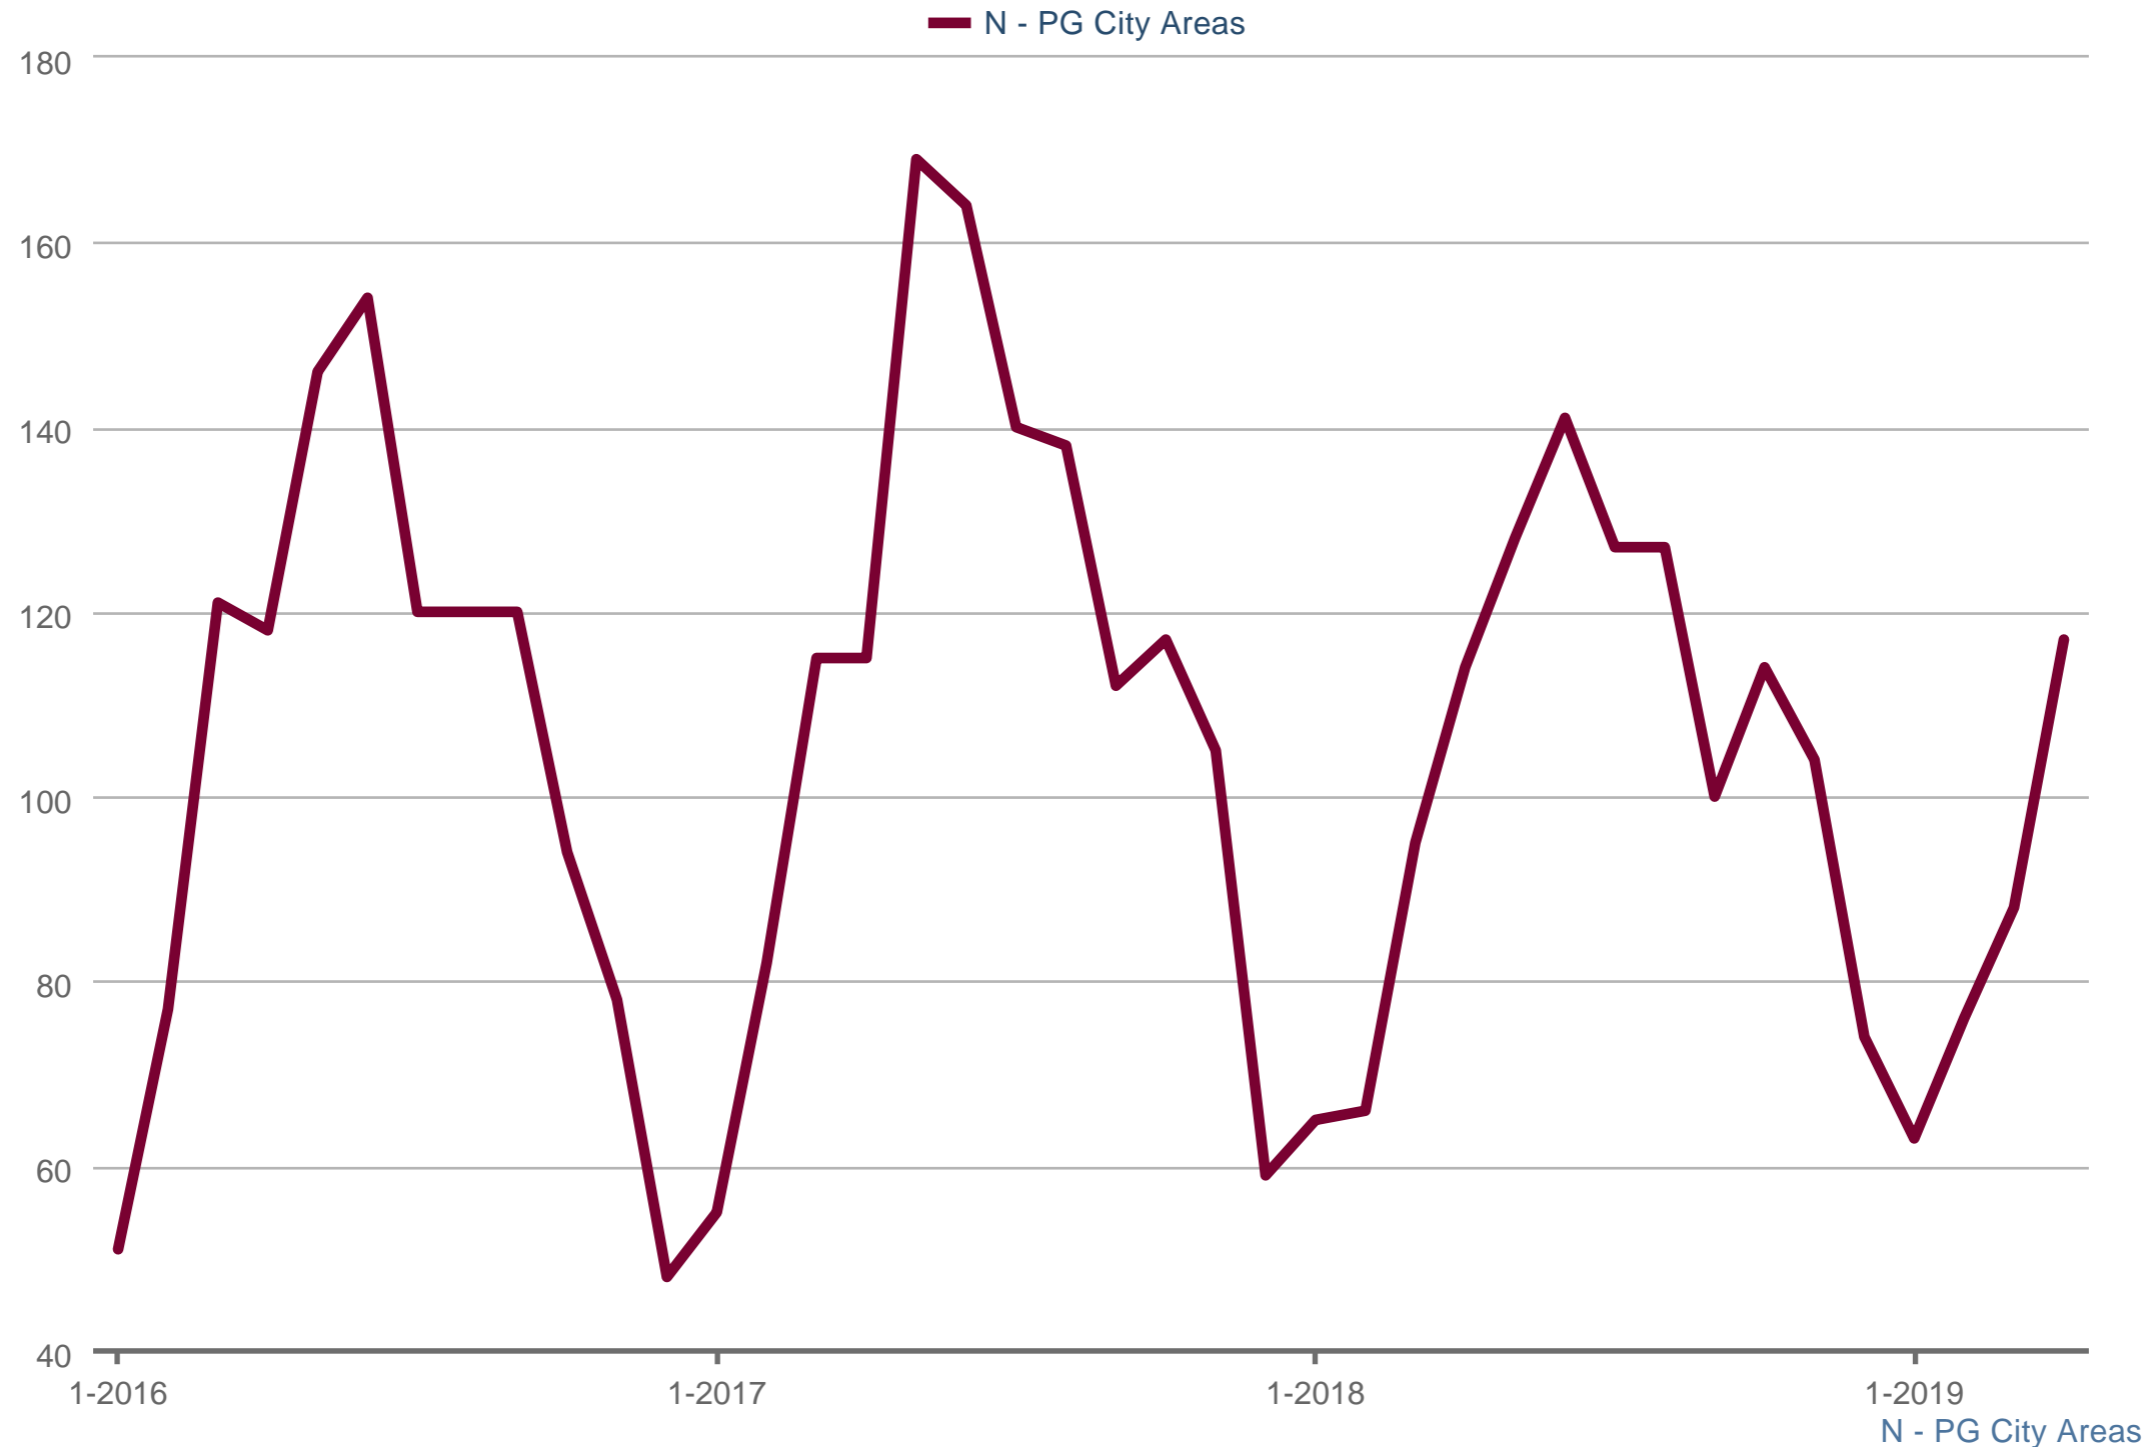

## Sales

Each data point is one month of activity. Data is from May 15, 2019.