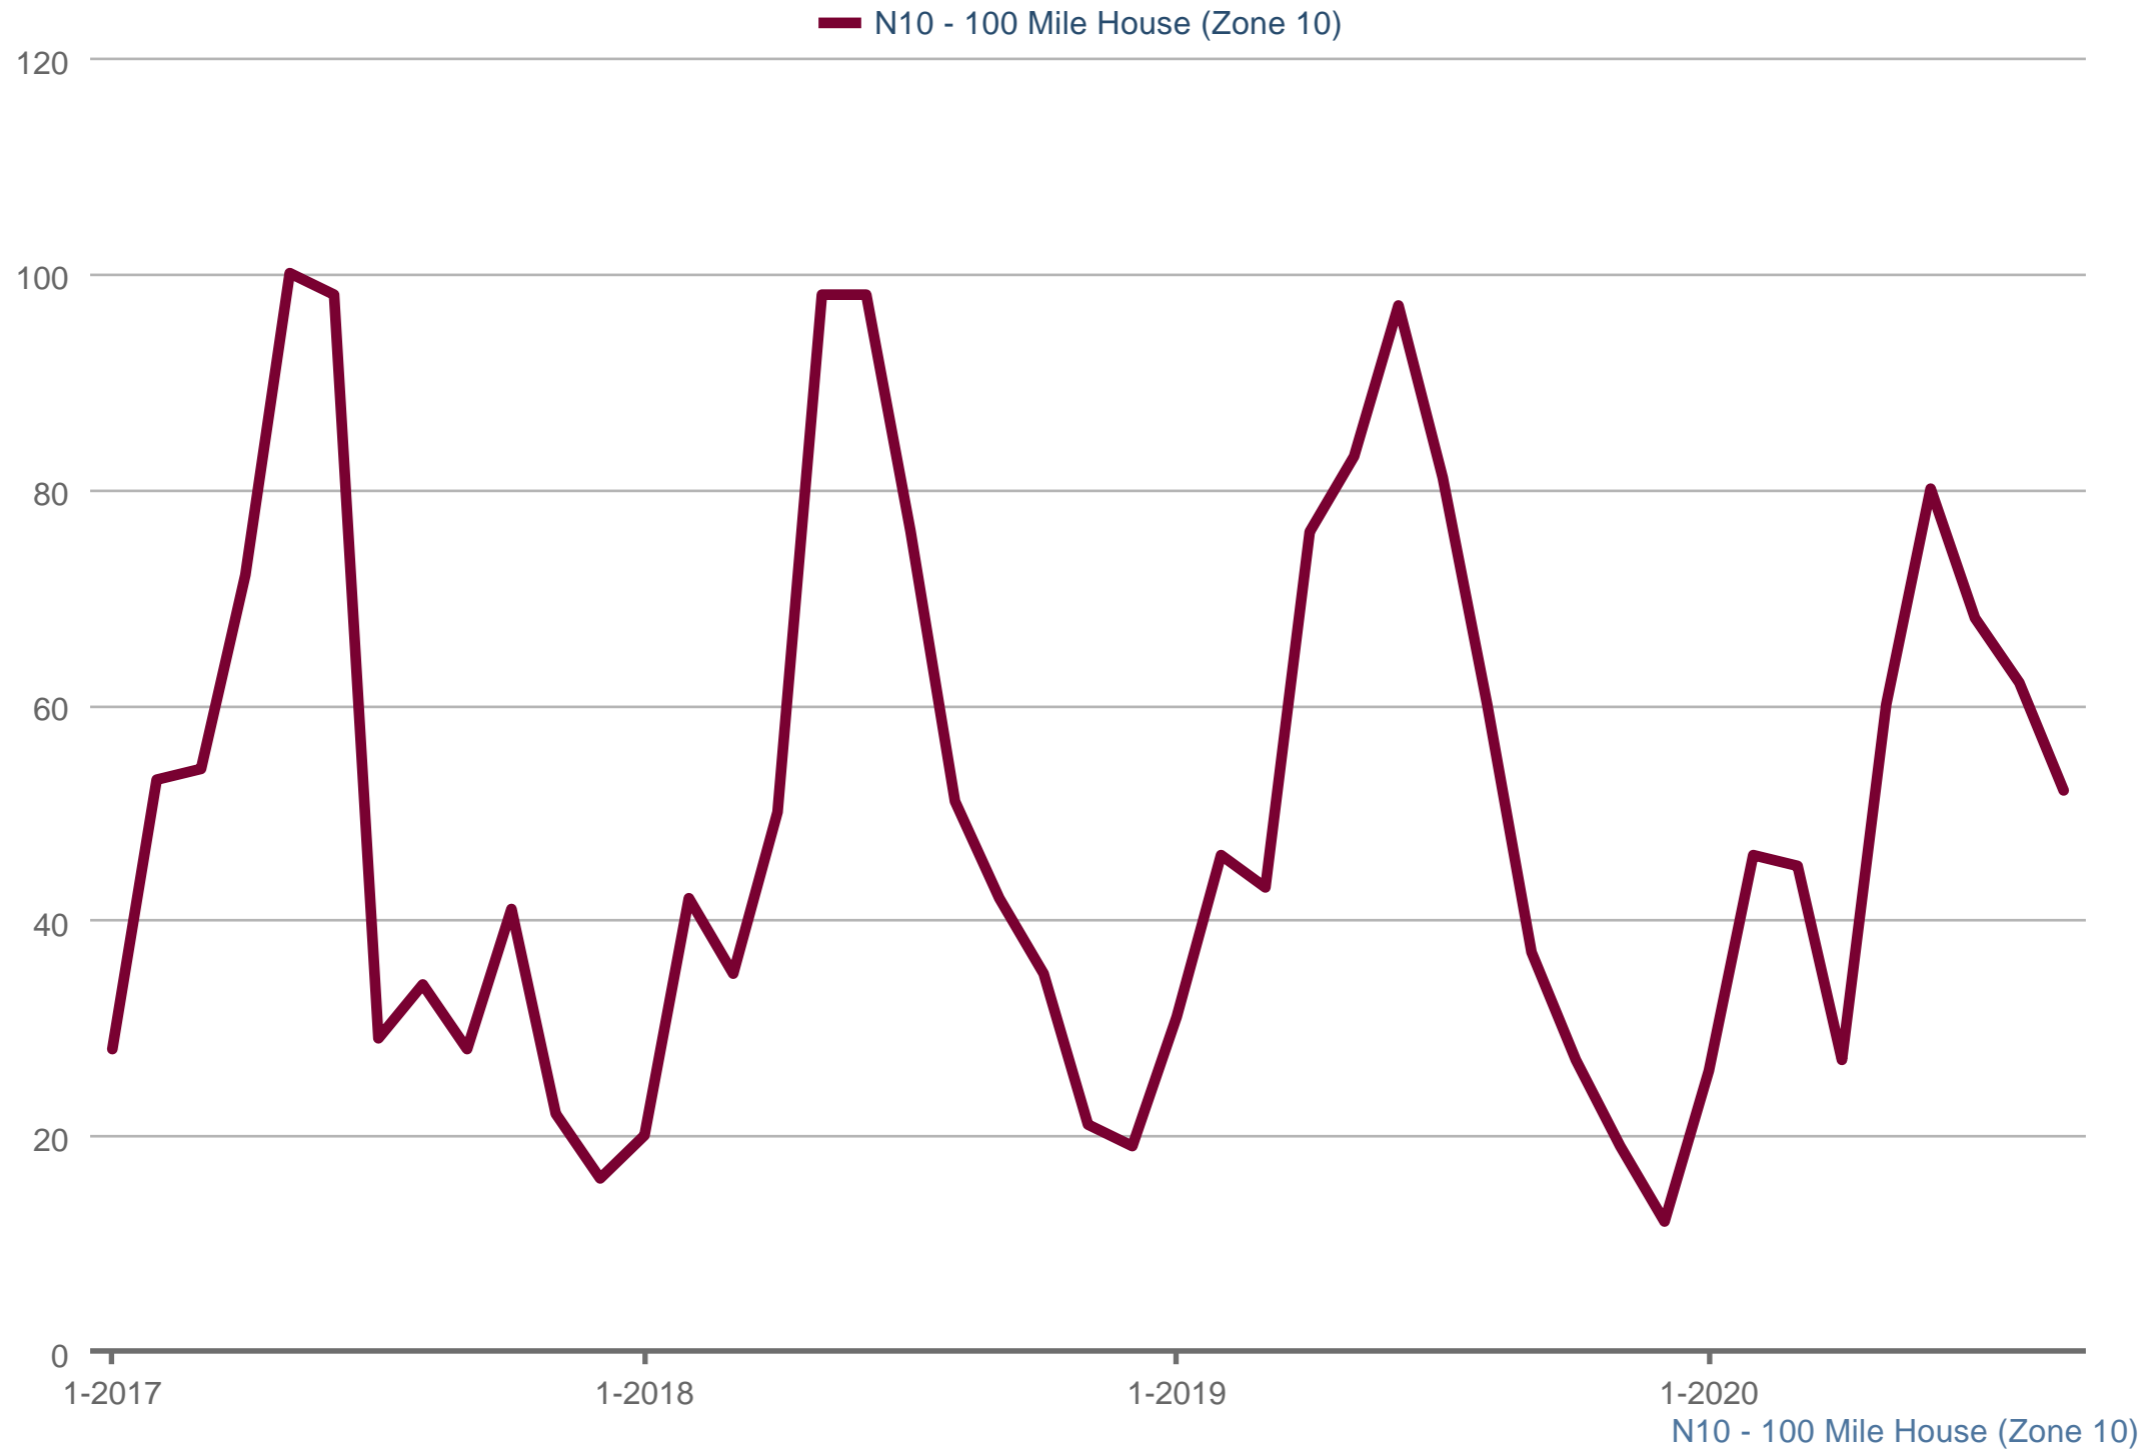

New Listings

Each data point is one month of activity. Data is from October 16, 2020.