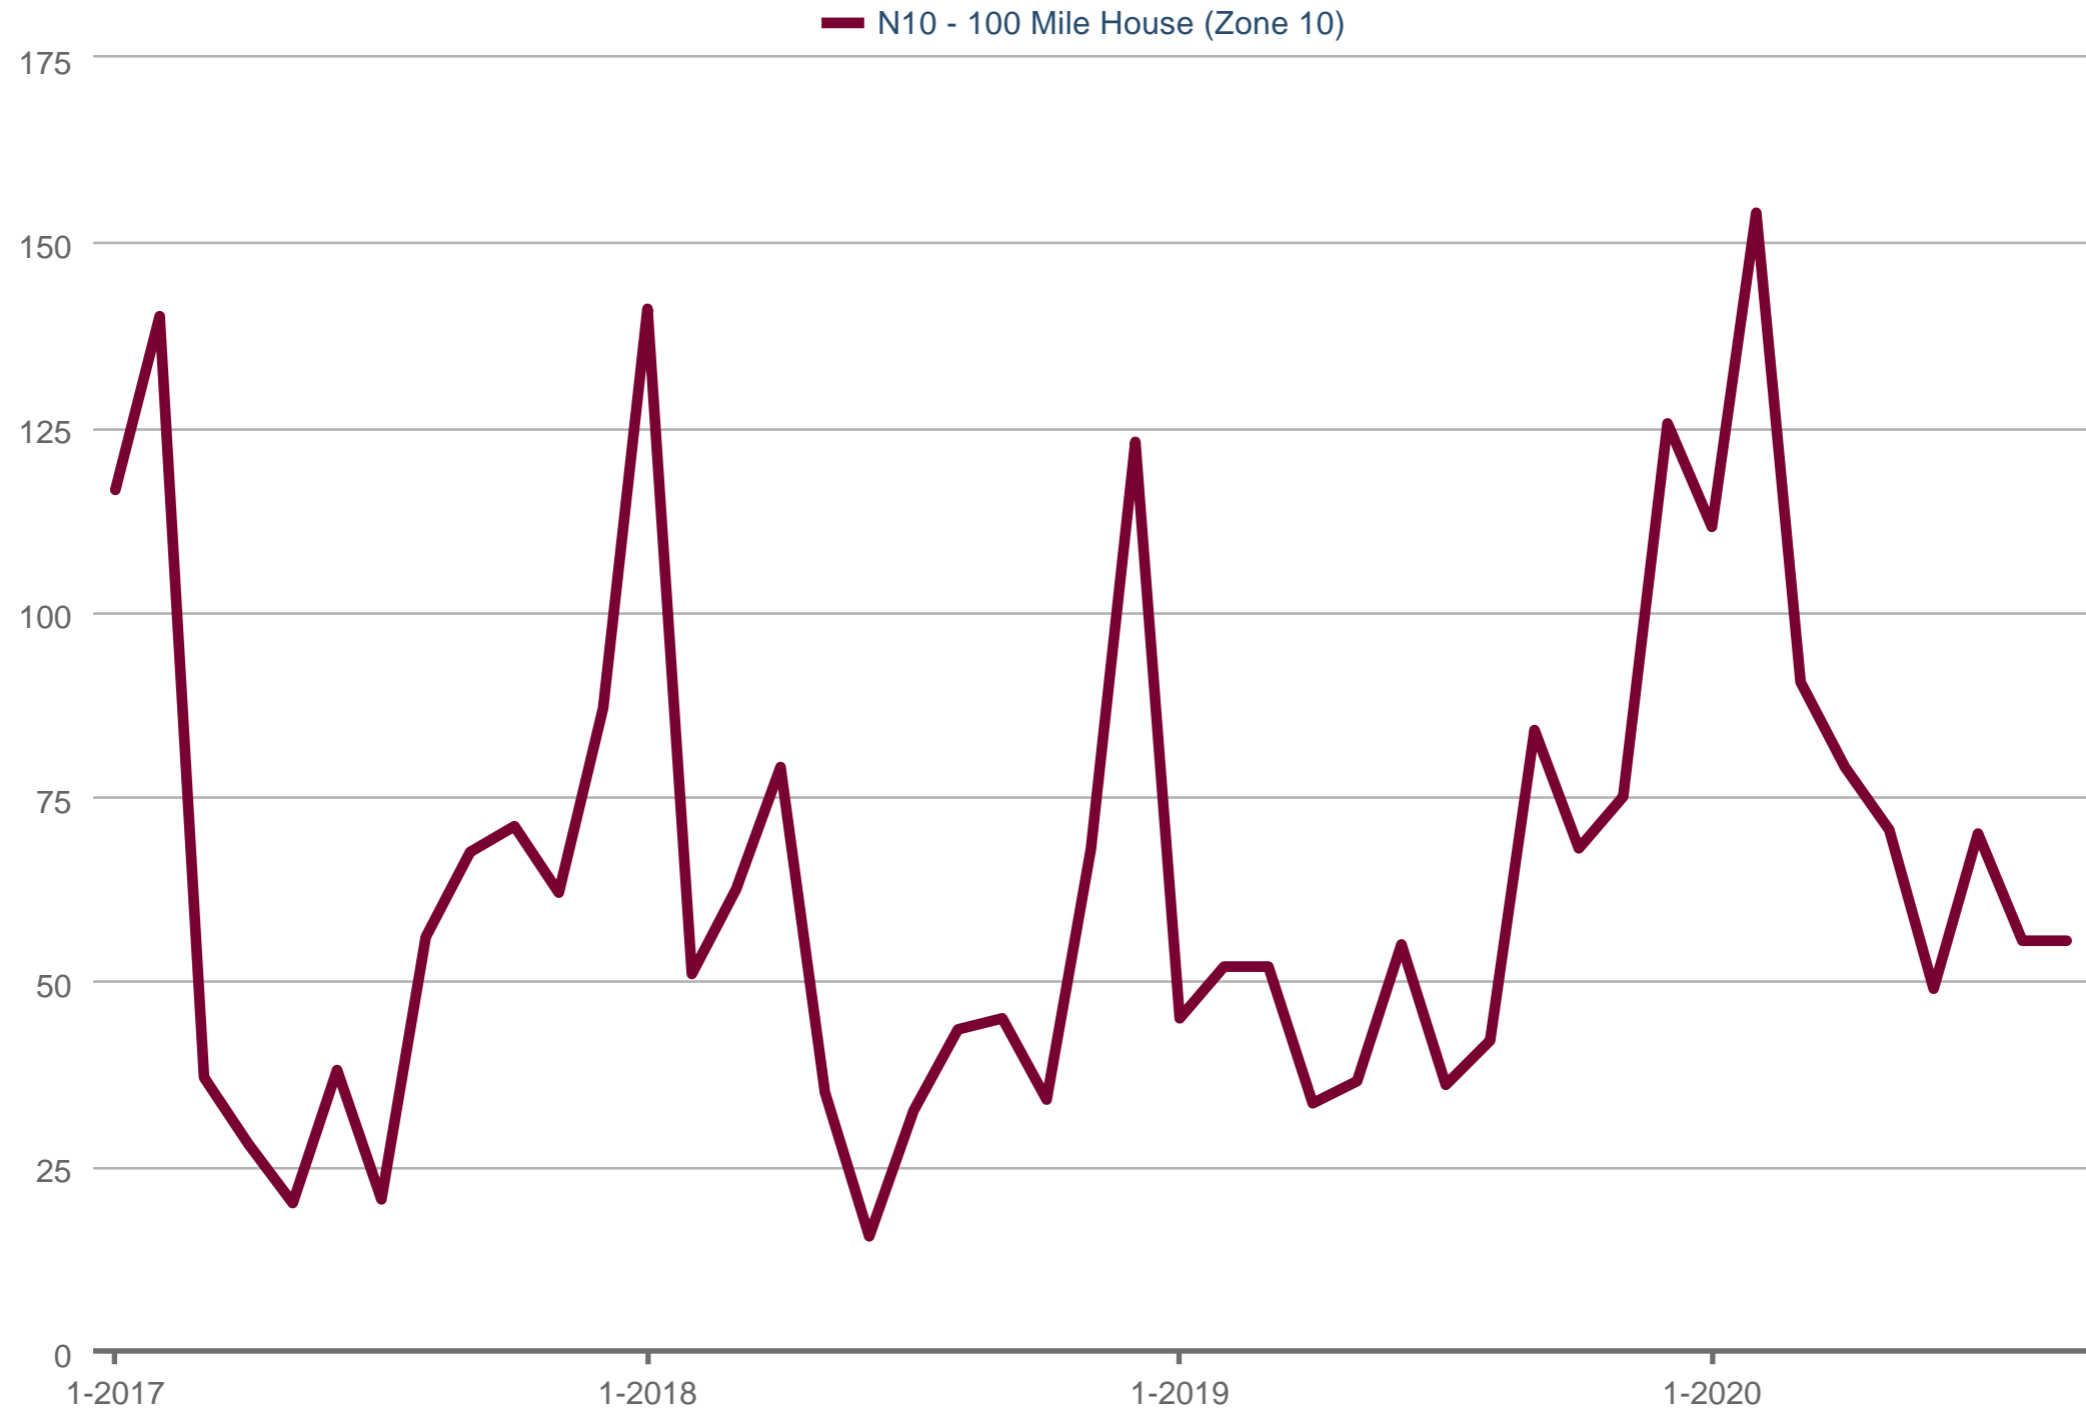

### Median Listing to Contract Days

N10 - 100 Mile House (Zone 10)

Each data point is one month of activity. Data is from October 16, 2020.