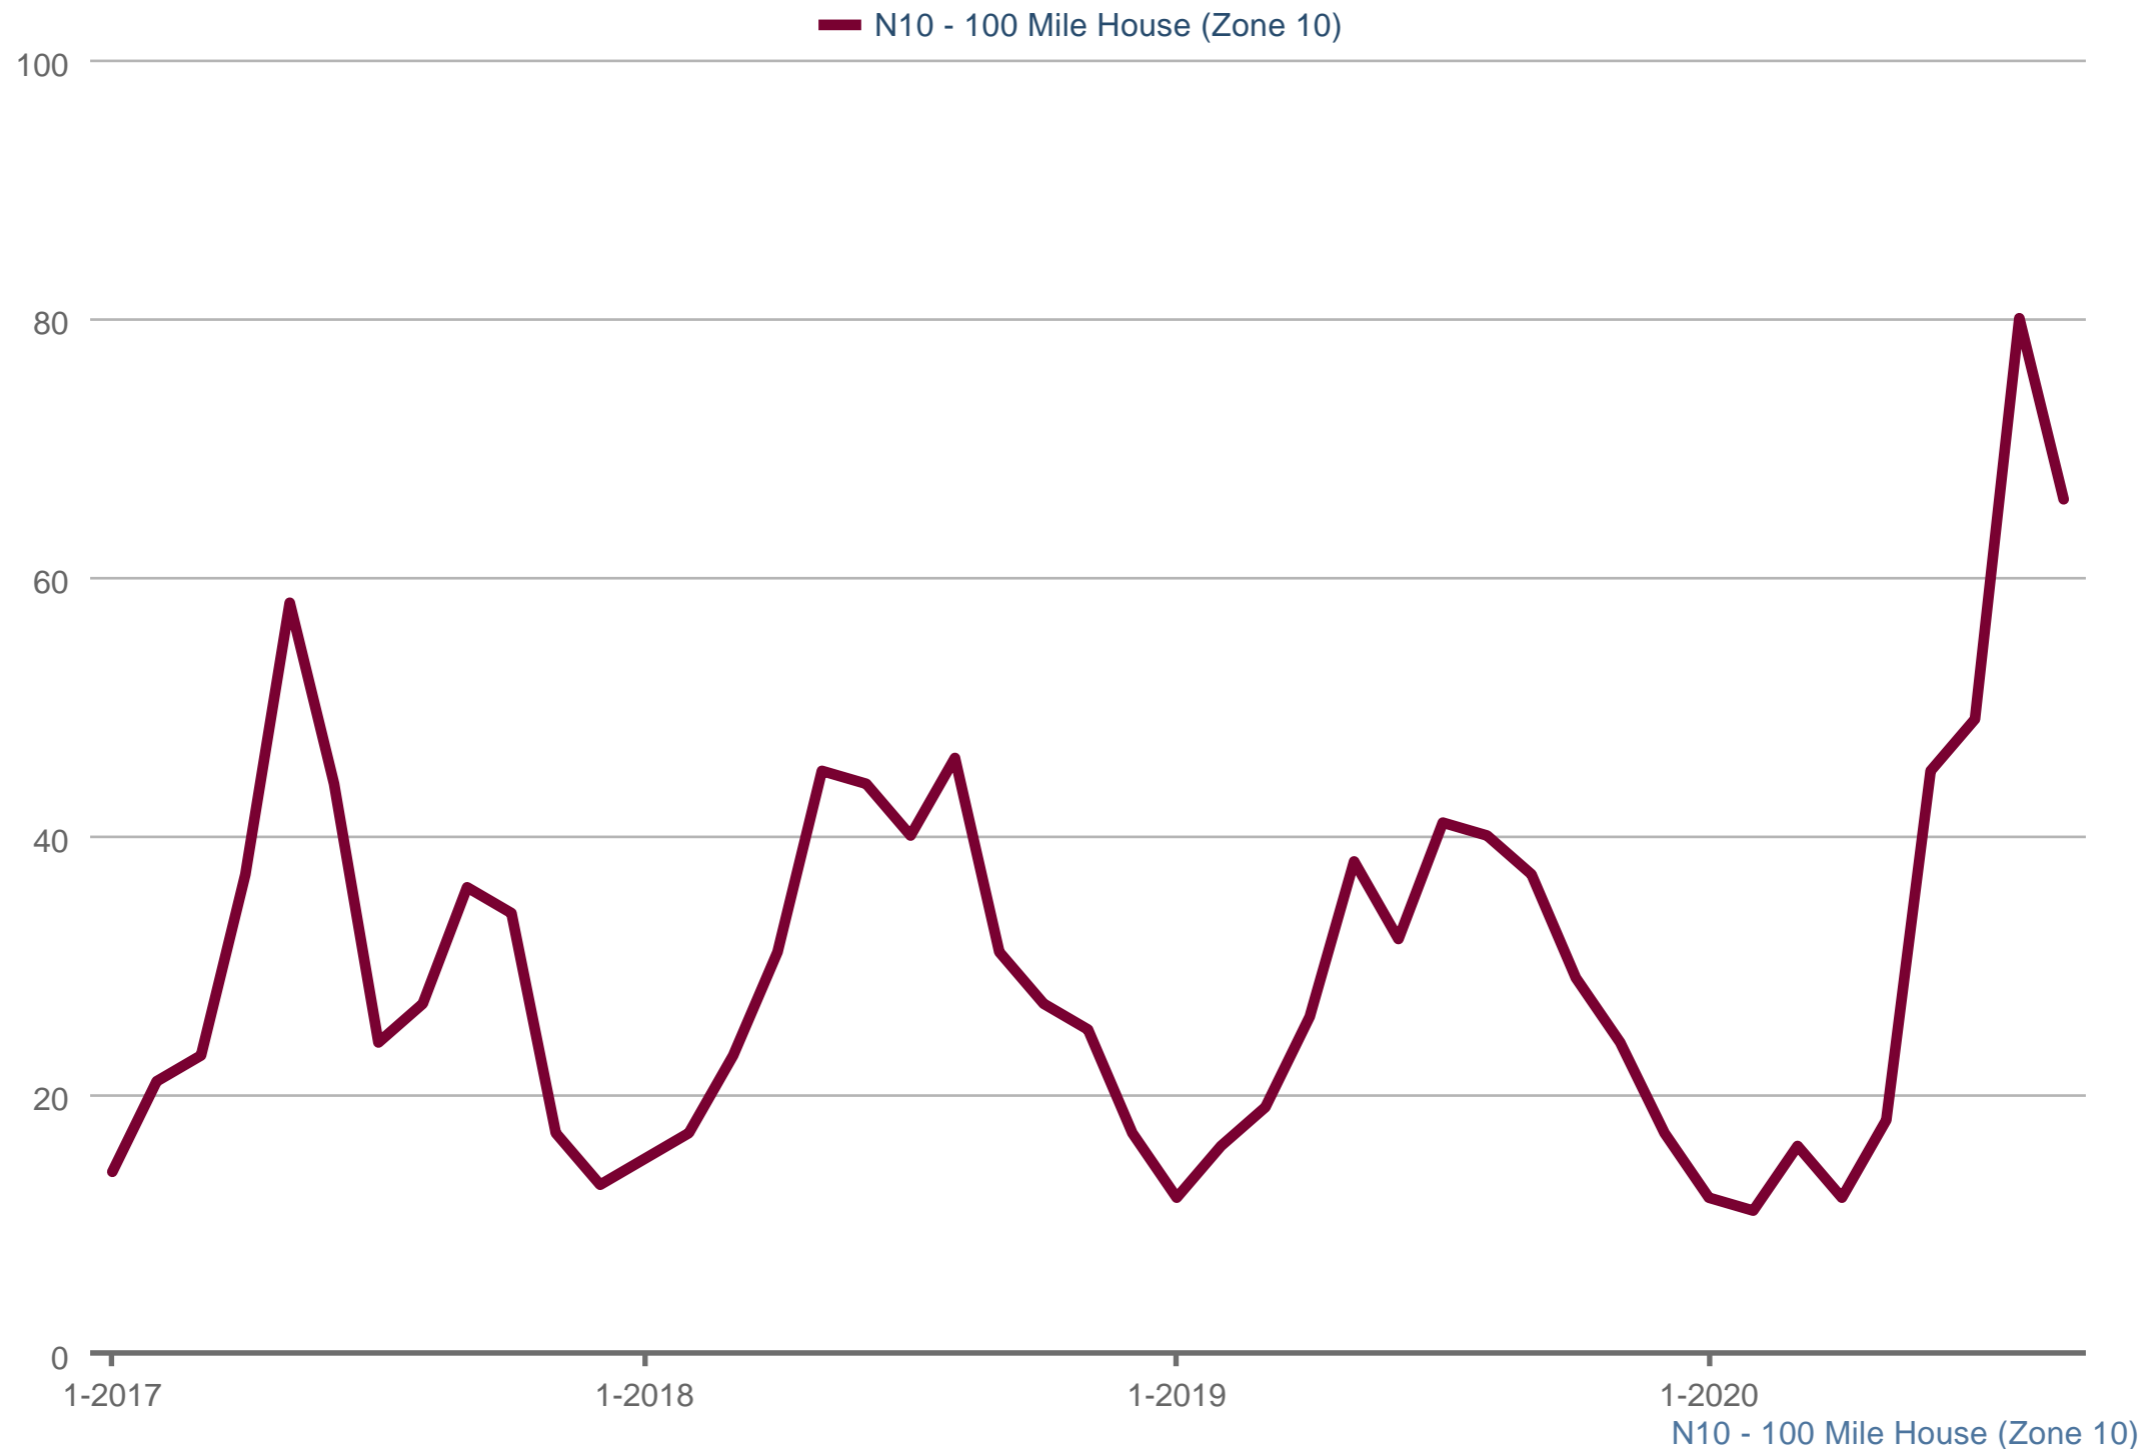

Sales

Each data point is one month of activity. Data is from October 16, 2020.