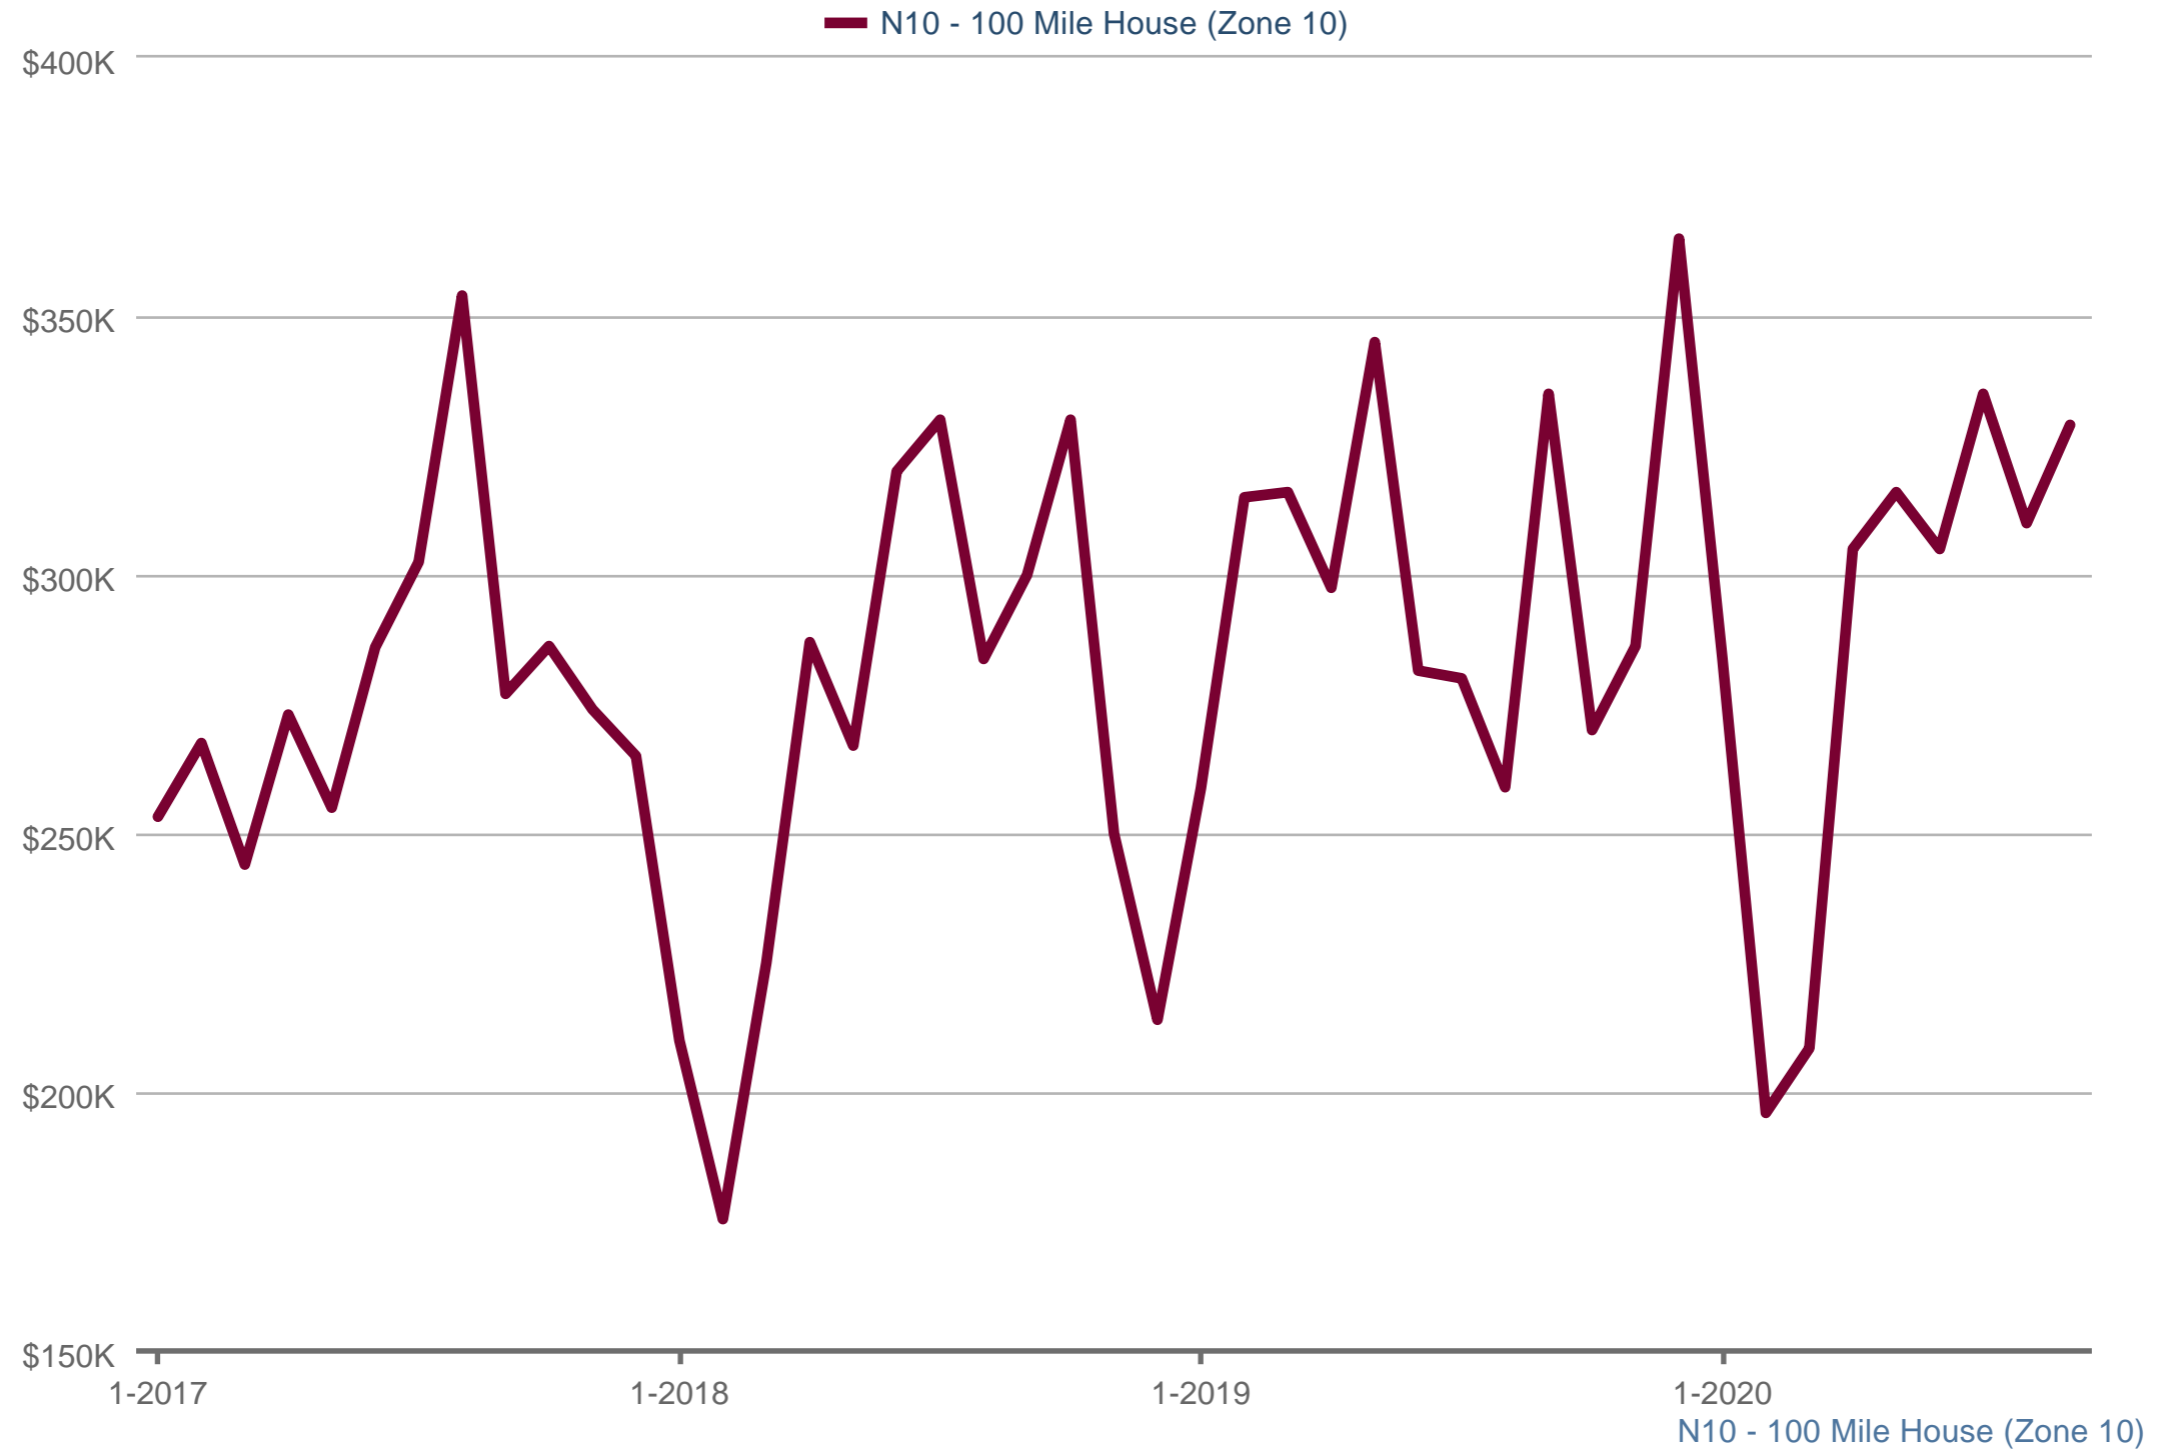

Median Sales Price

Each data point is one month of activity. Data is from October 16, 2020.