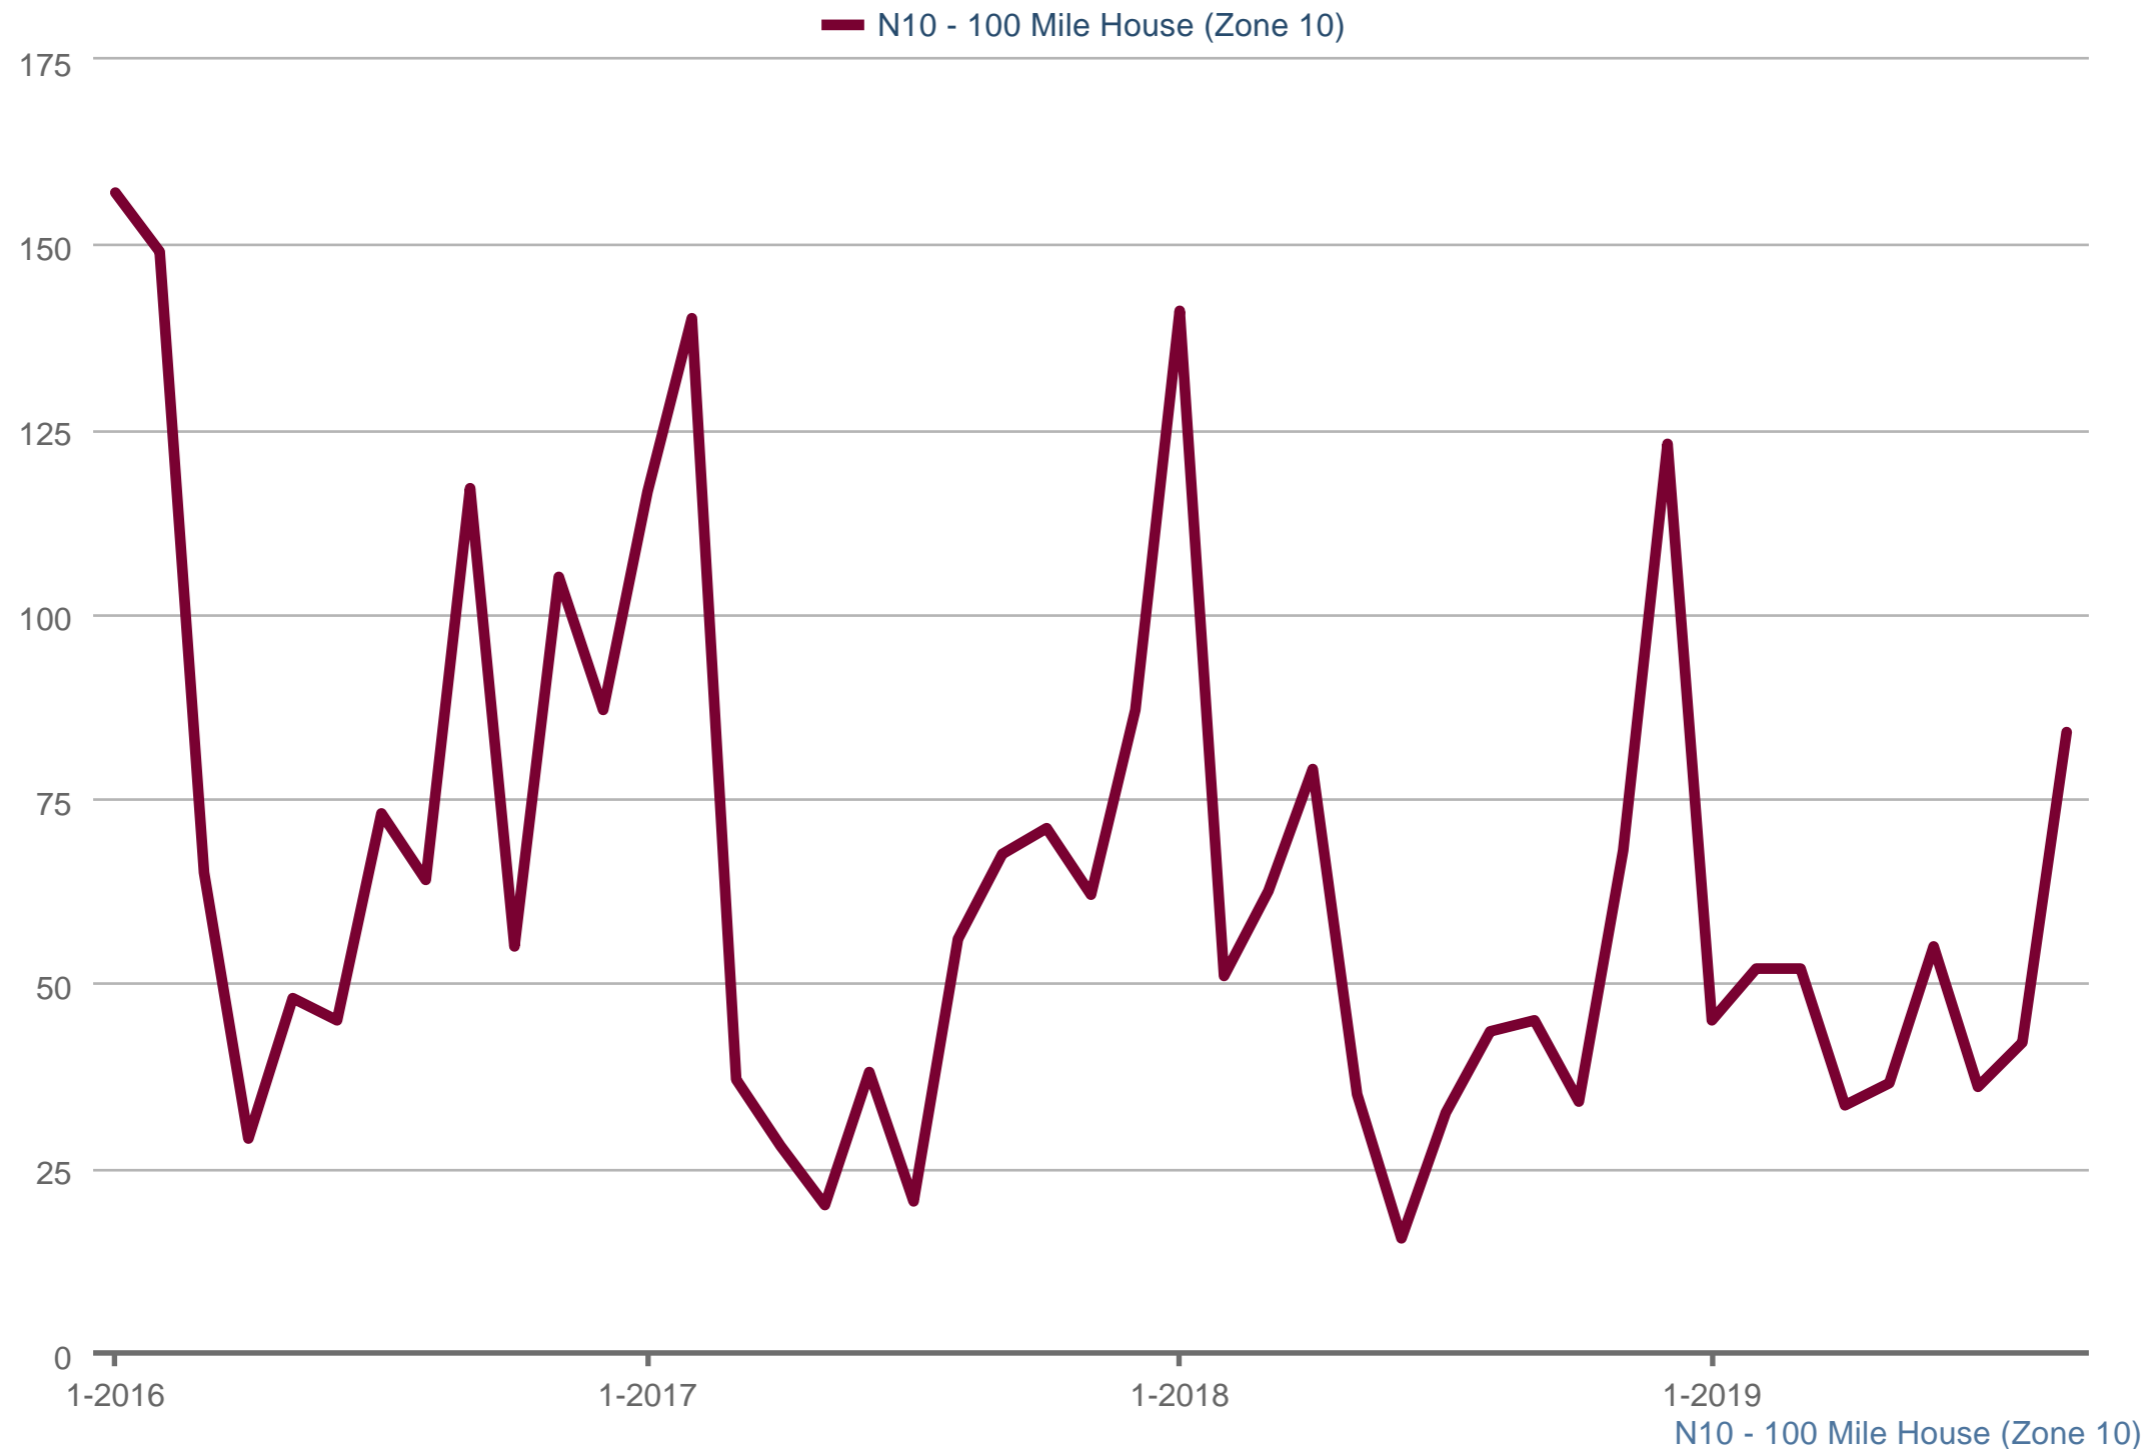

### Median Listing to Contract Days

Each data point is one month of activity. Data is from October 16, 2019.