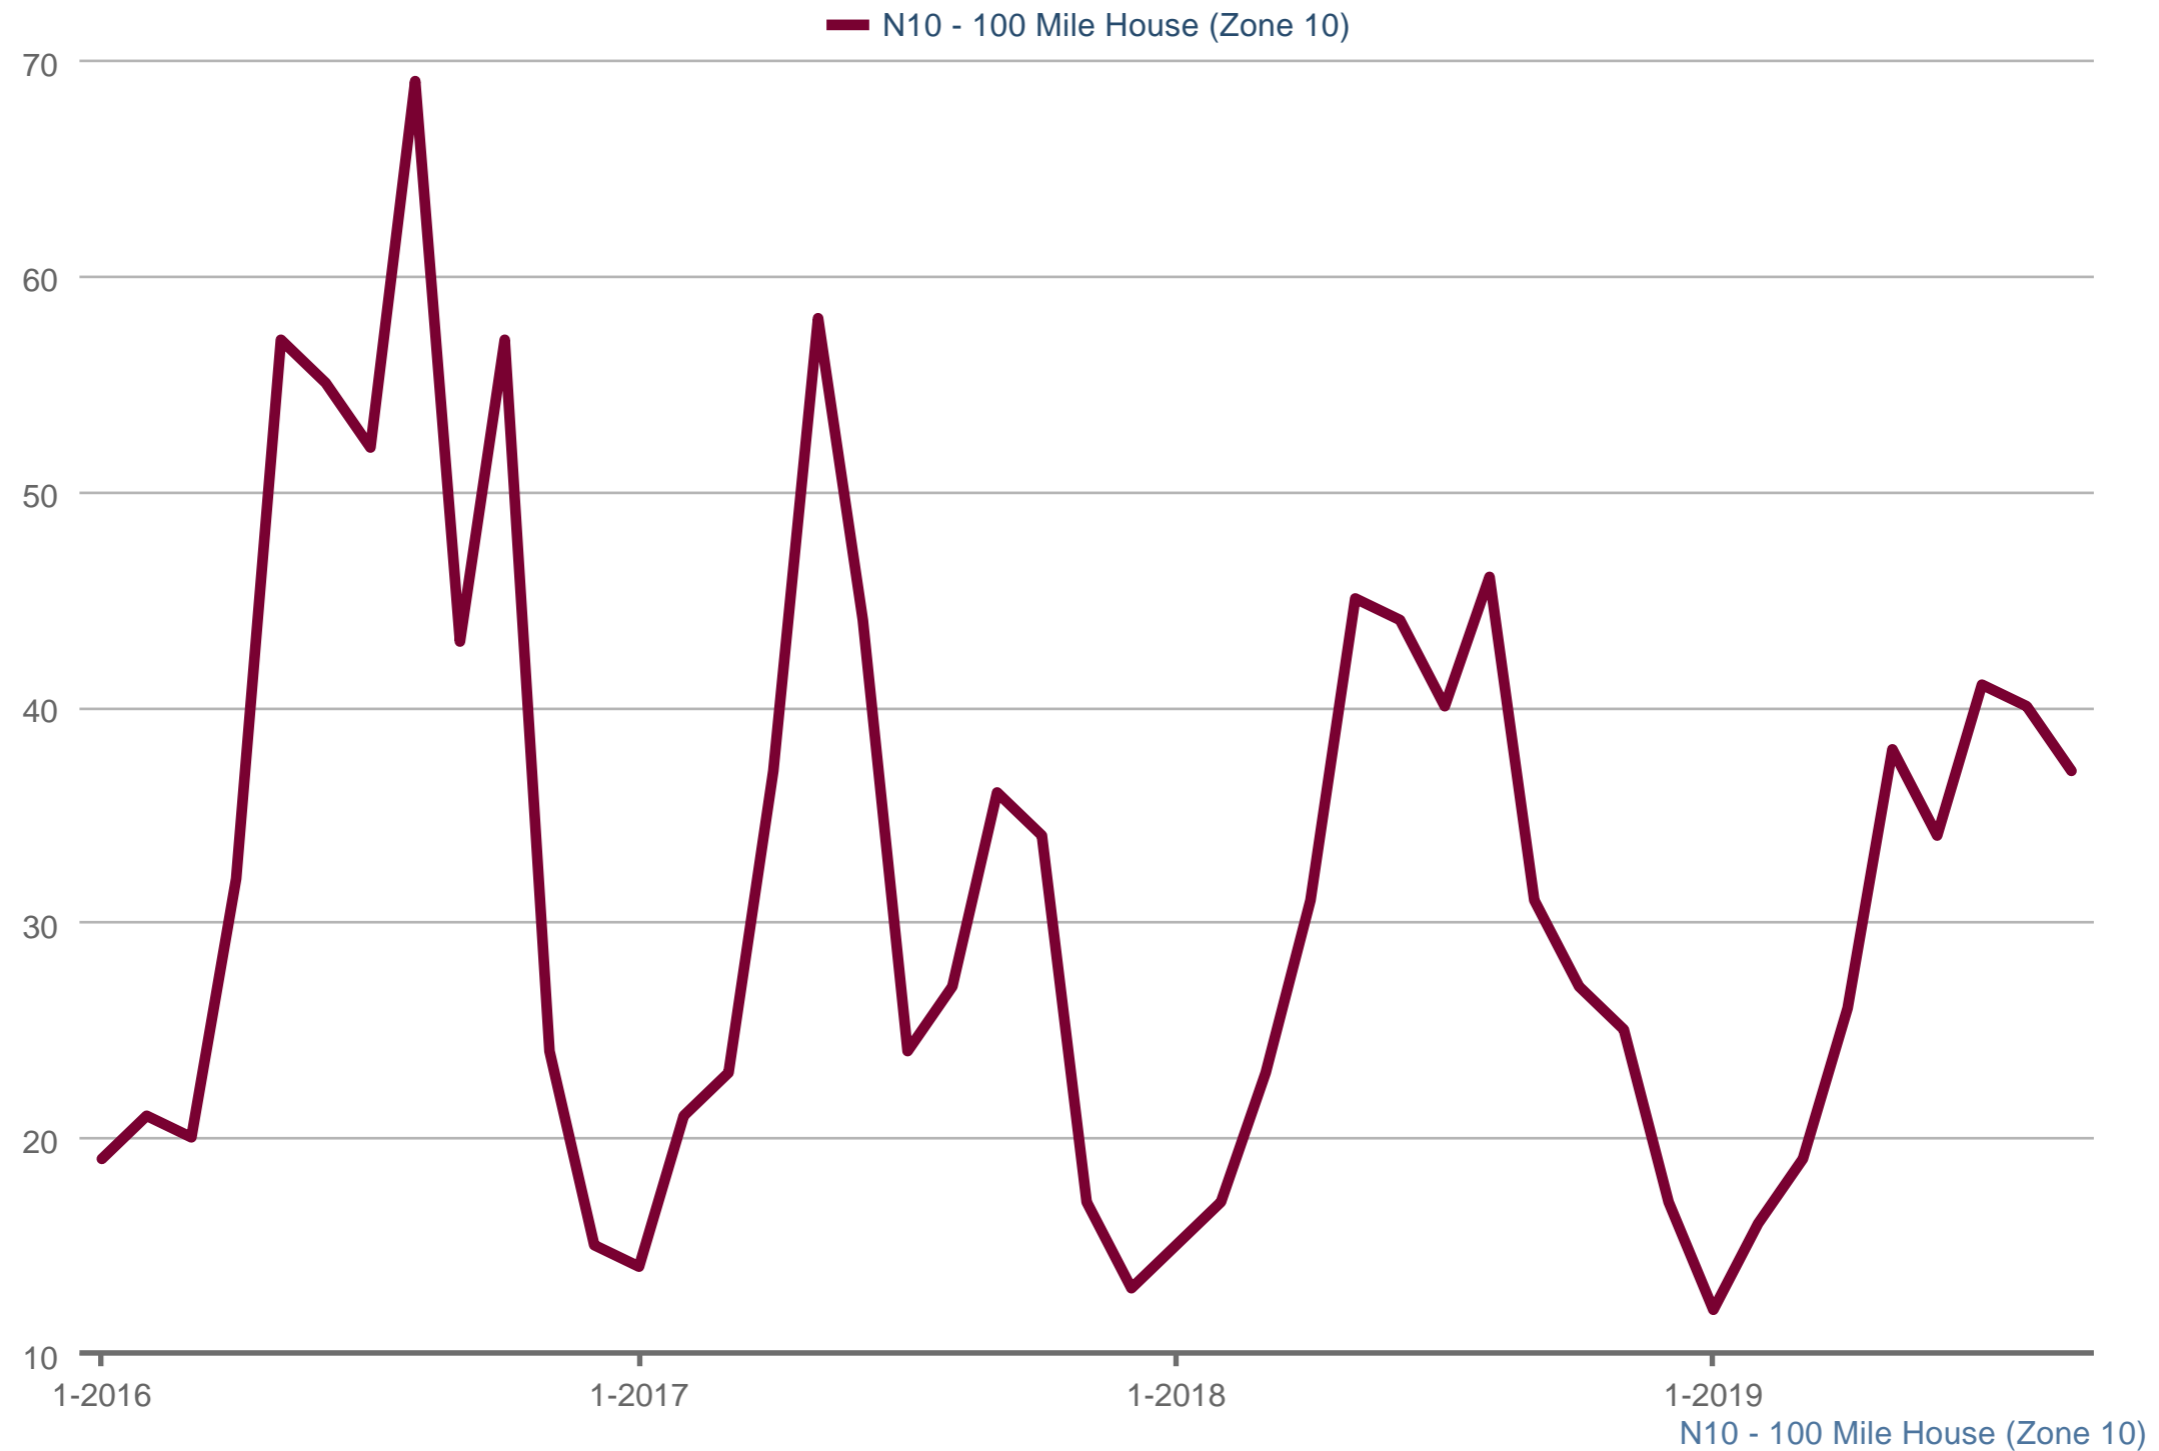

Sales

Each data point is one month of activity. Data is from October 16, 2019.