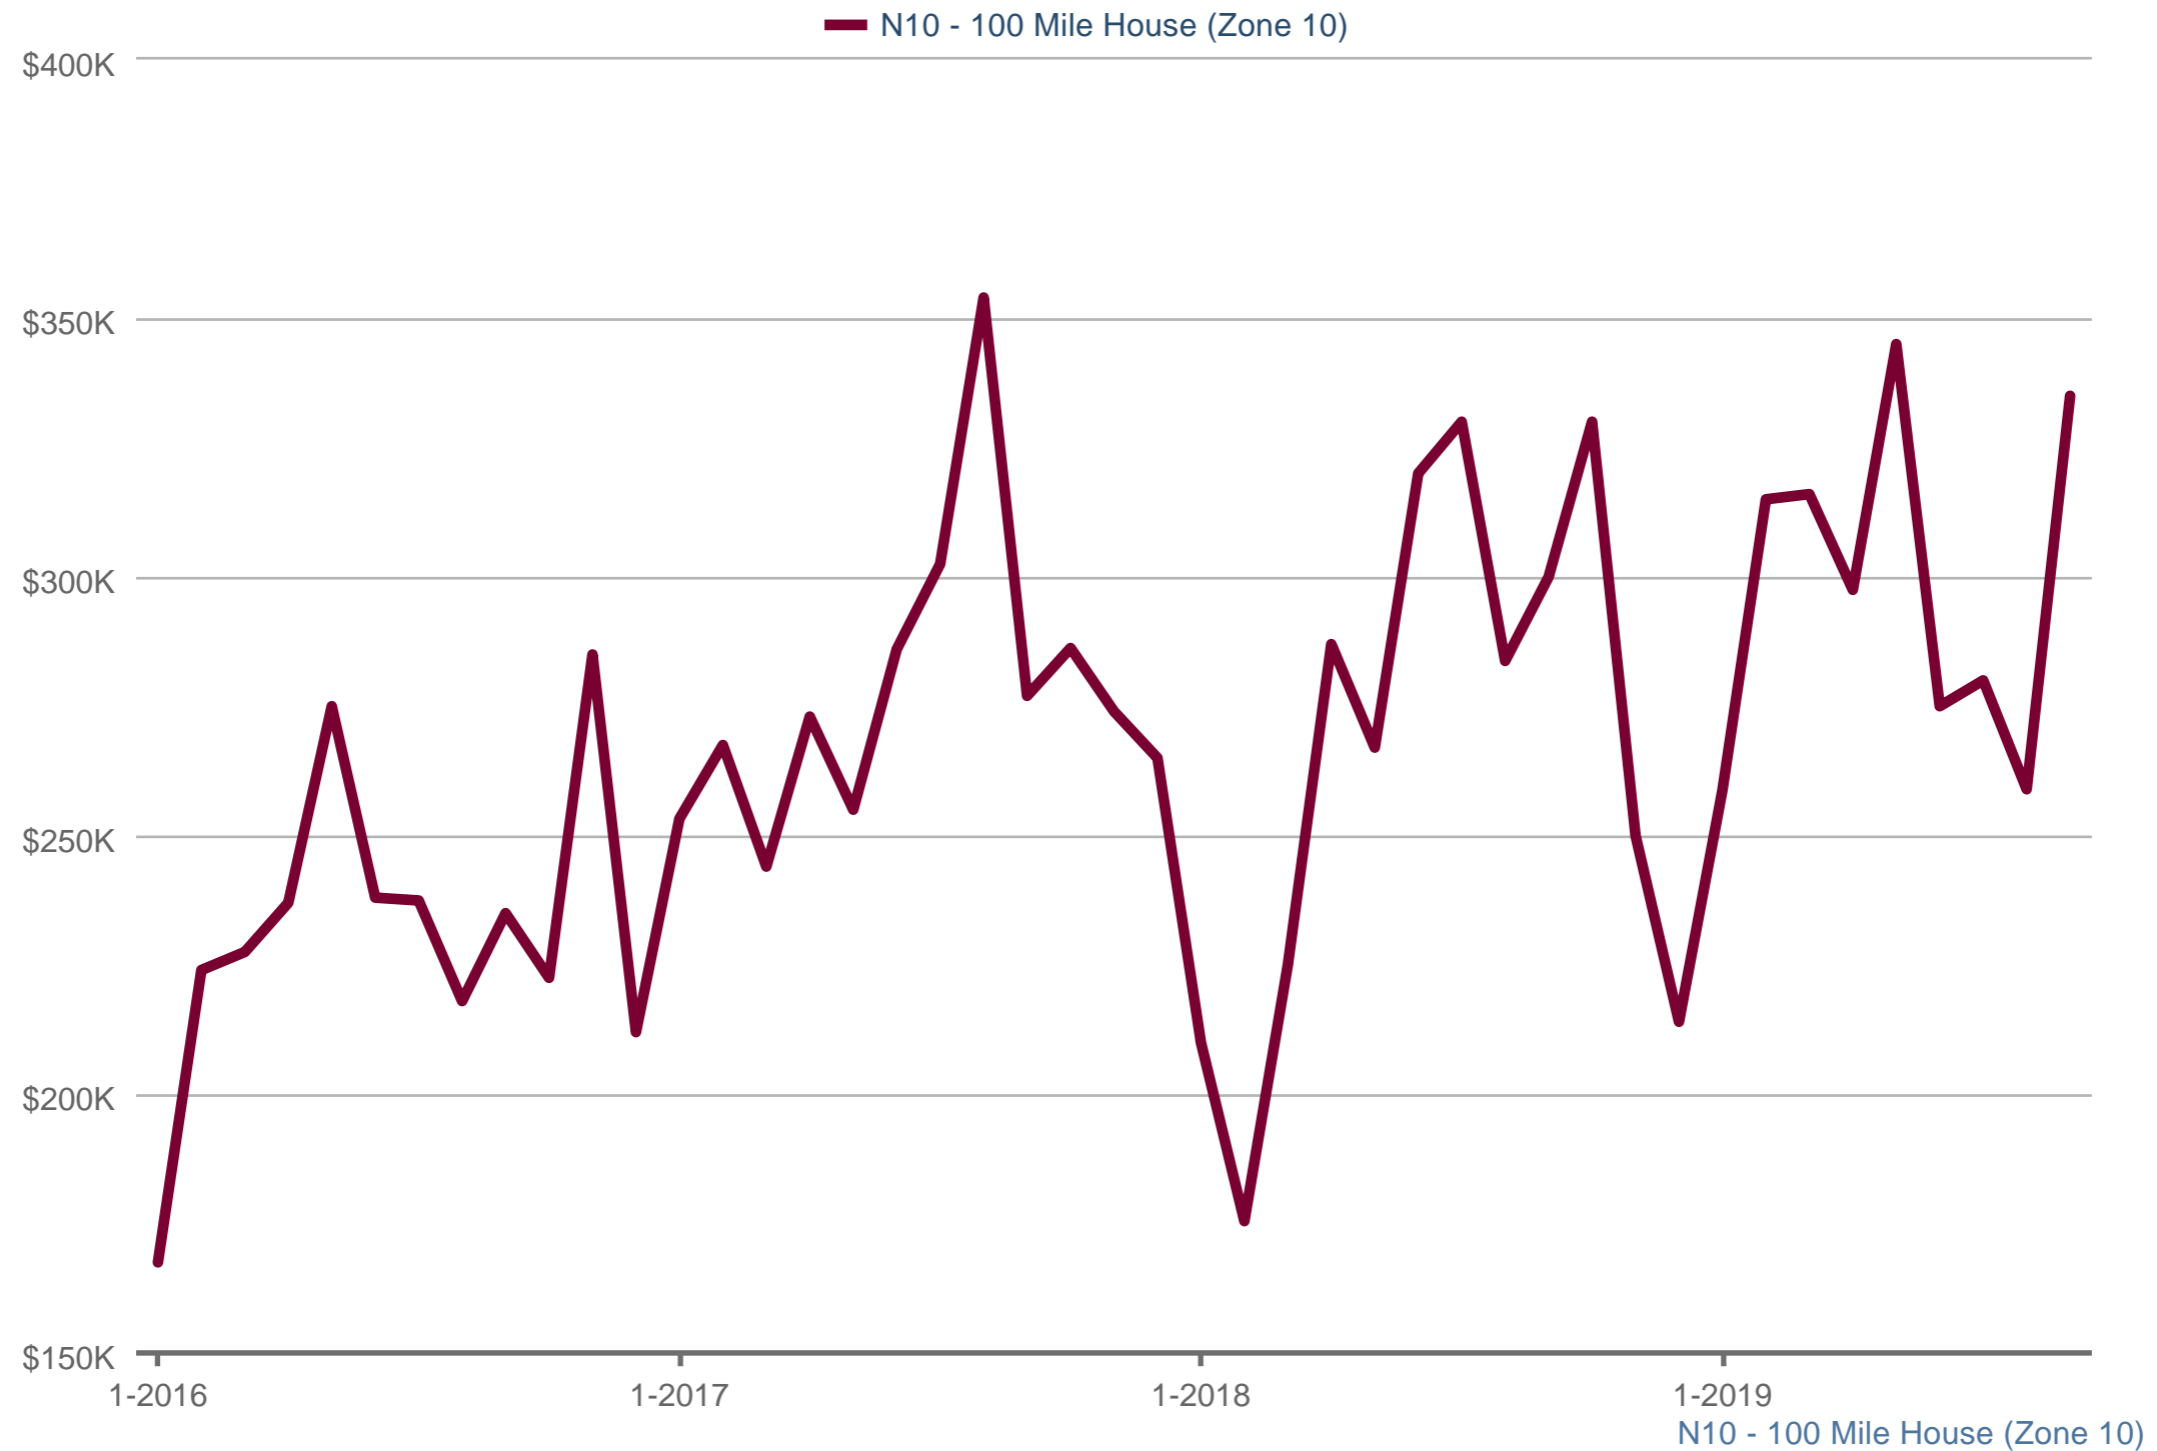

Median Sales Price

Each data point is one month of activity. Data is from October 16, 2019.