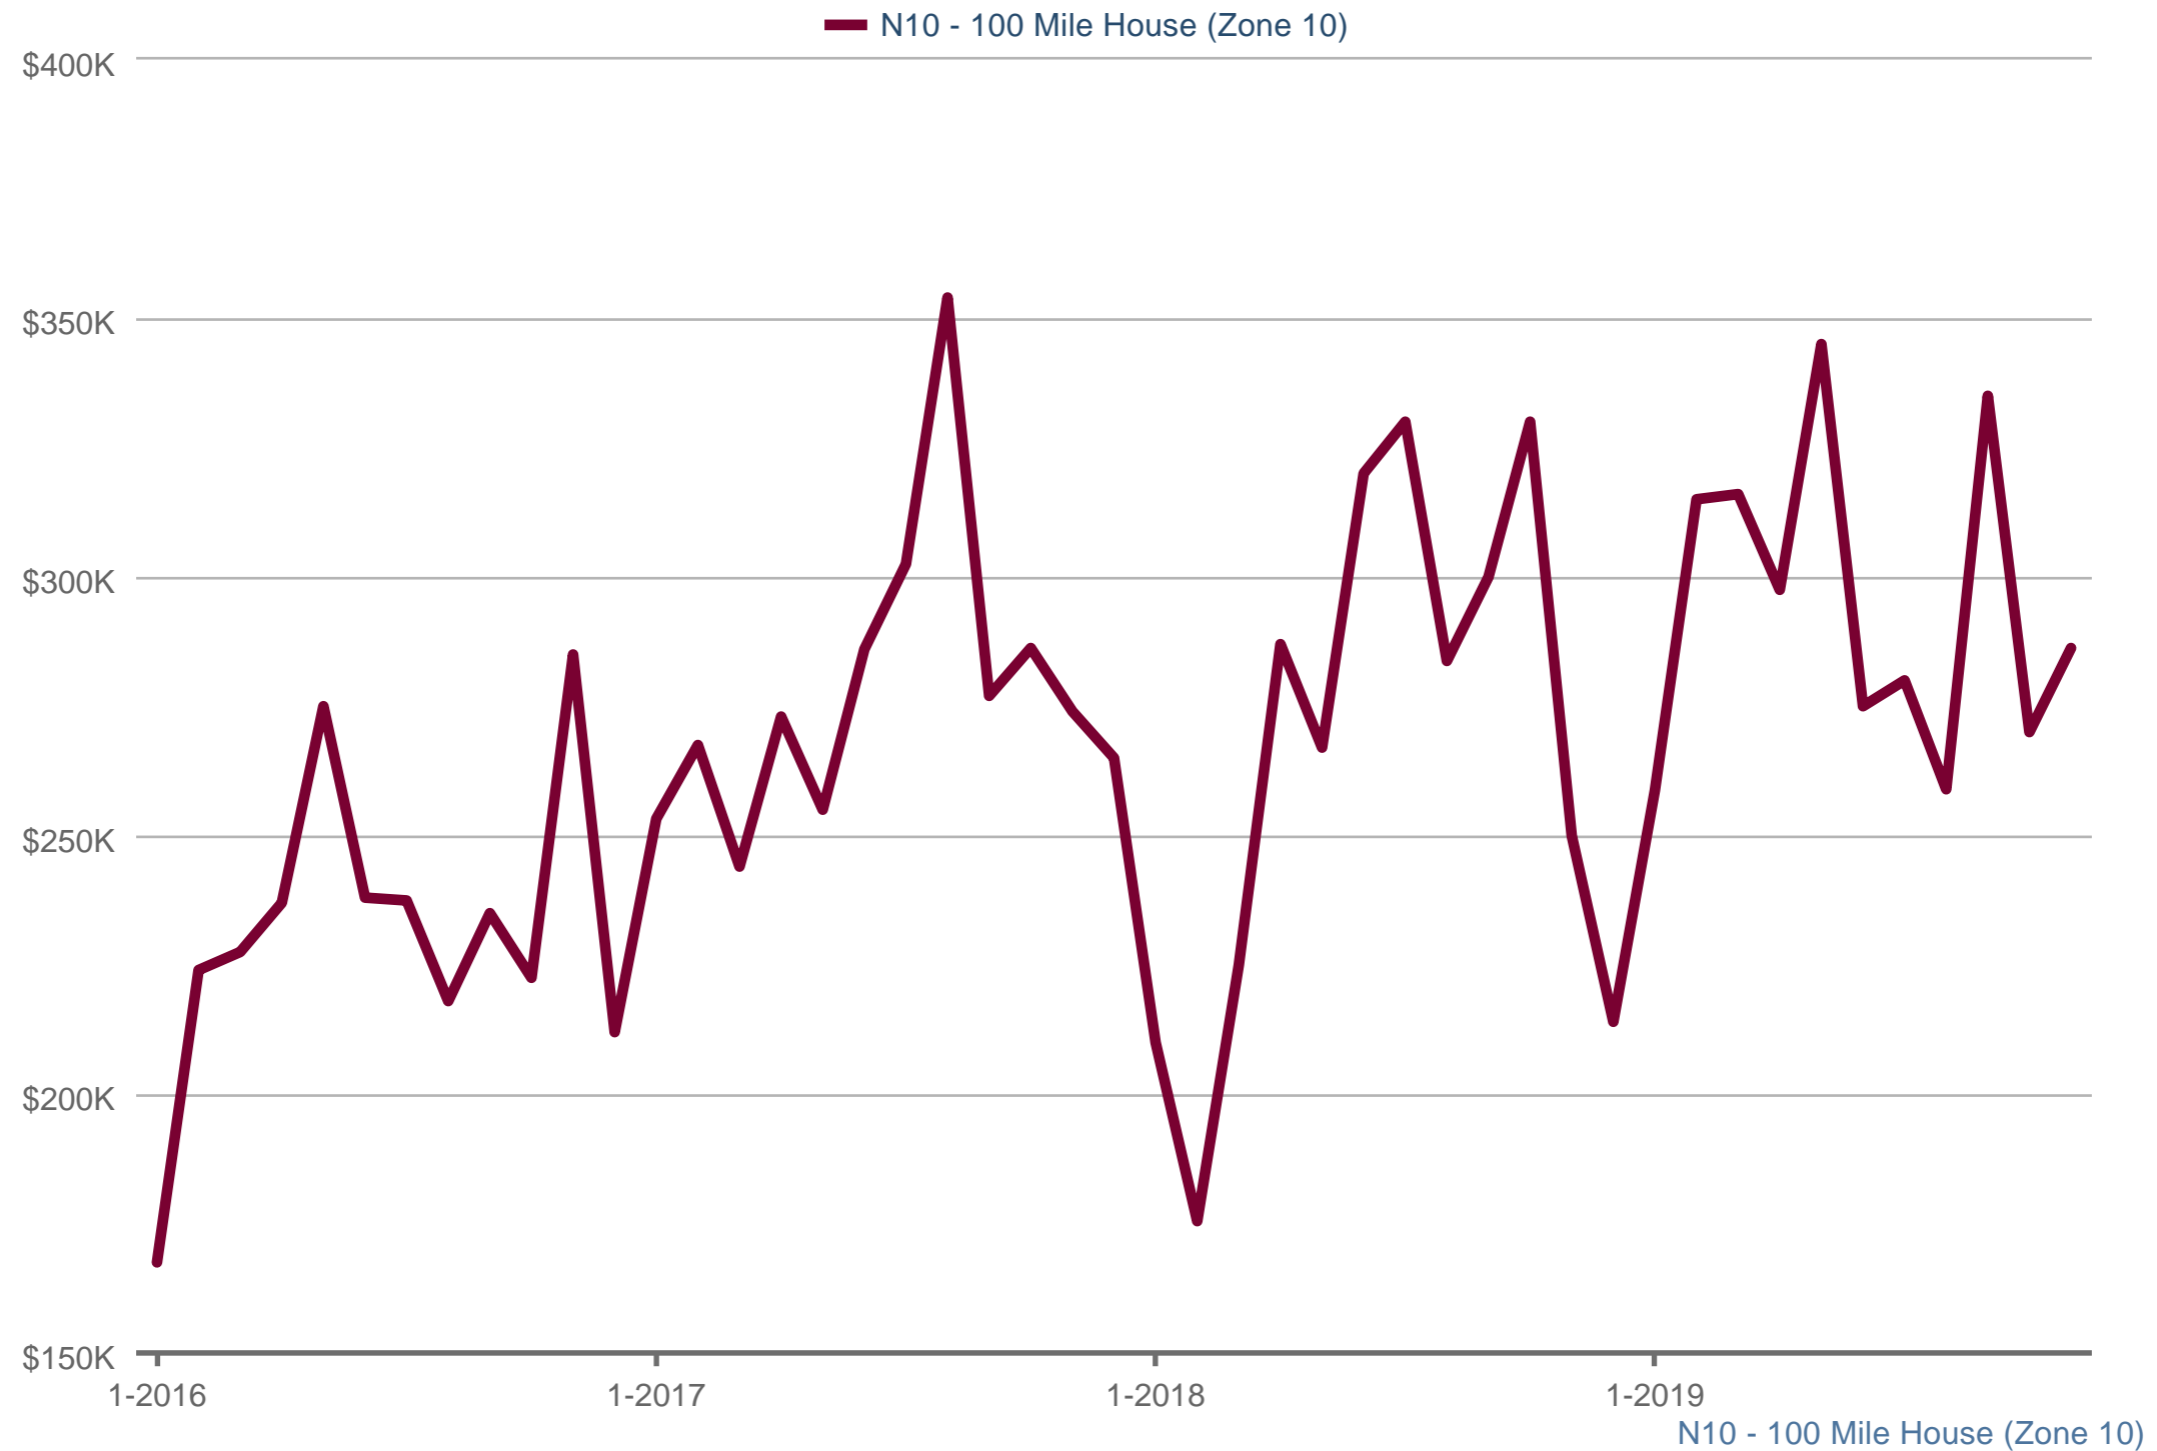

### Median Sales Price

Each data point is one month of activity. Data is from December 19, 2019.